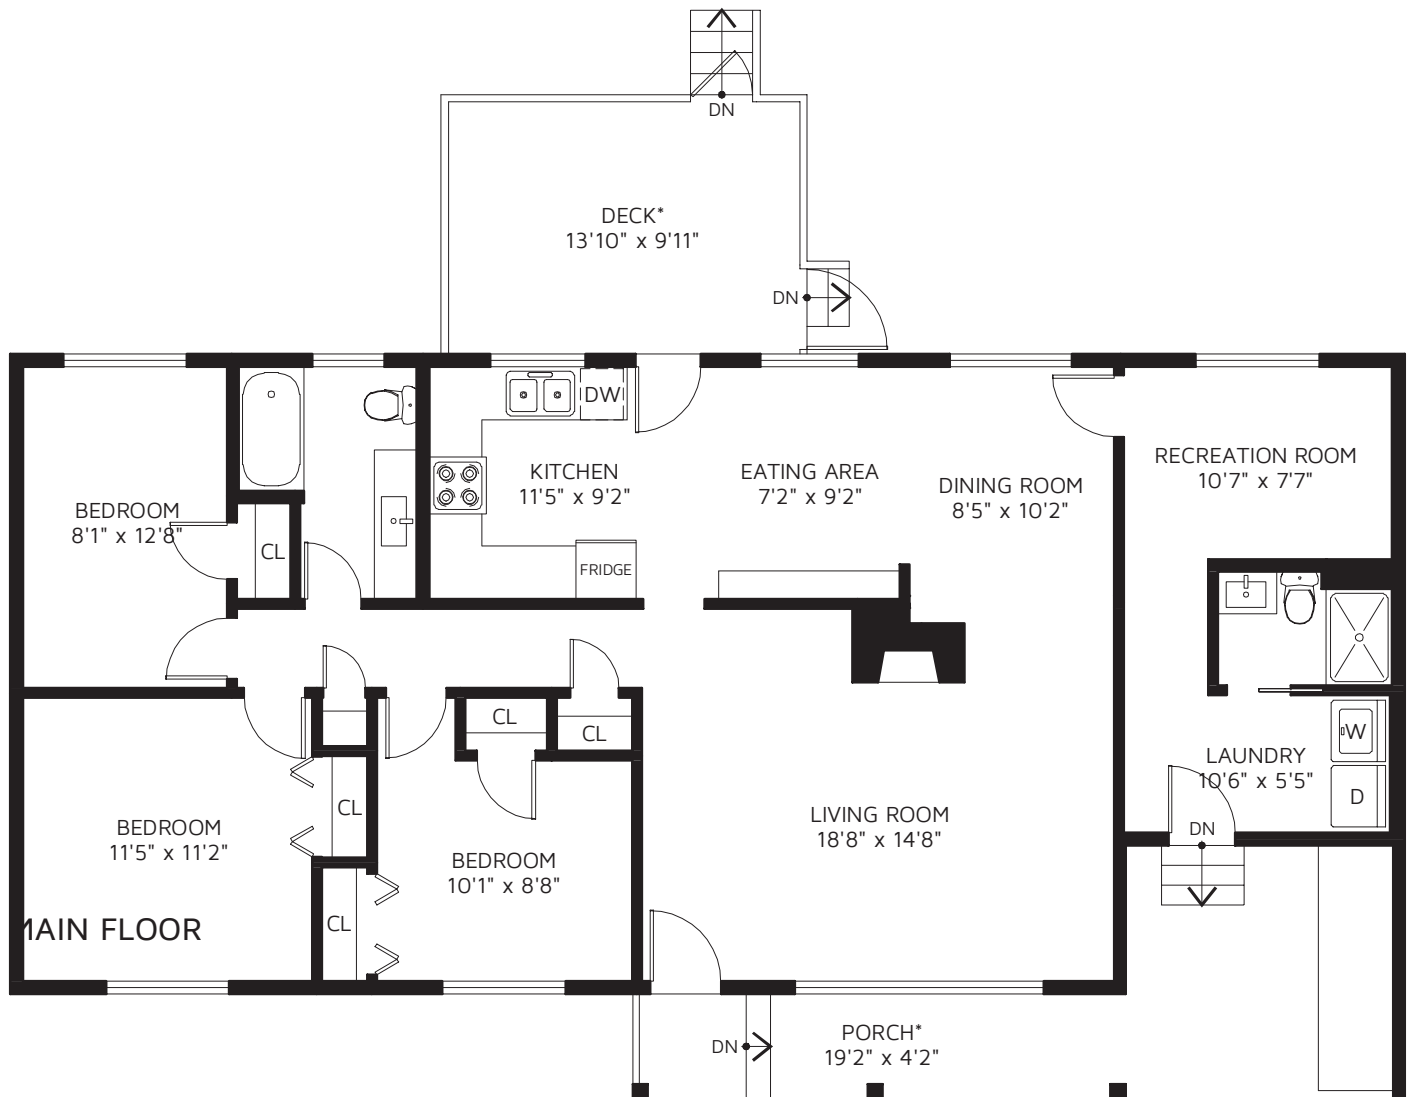

956 HARTFORD PL, NORTH VANCOUVER, V7H 2J7

MAIN FLOOR	1,324 SQ FT
TOTAL FINISHED AREA	1,324 SQ FT

PORCH*	81 SQ FT
DECK*	148 SQ FT

*NOT INCLUDED IN OVERALL SQUARE FOOTAGE