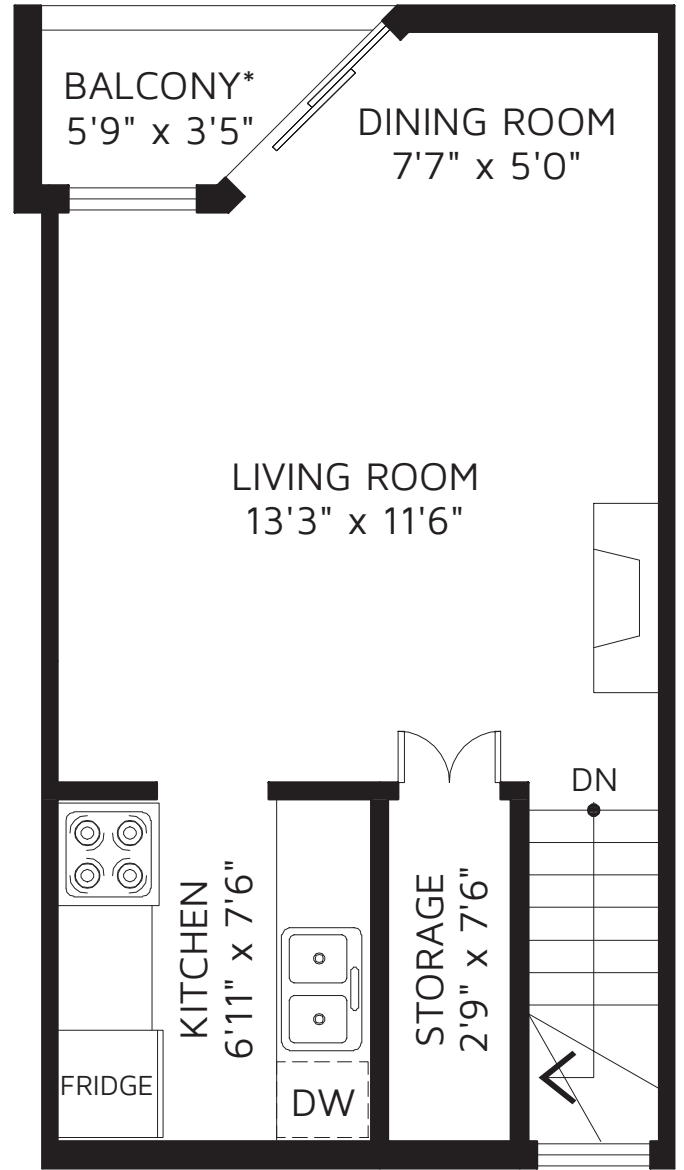

NEWPORT MEWS

6 - 1870 YEW ST, VANCOUVER, V6K 3G2

BELOW MAIN FLOOR

MAIN FLOOR

MAIN FLOOR	332 SQ FT
BELOW MAIN FLOOR	331 SQ FT
TOTAL FINISHED AREA	663 SQ FT

BALCONY* 23 SQ FT

*NOT INCLUDED IN OVERALL SQUARE FOOTAGE