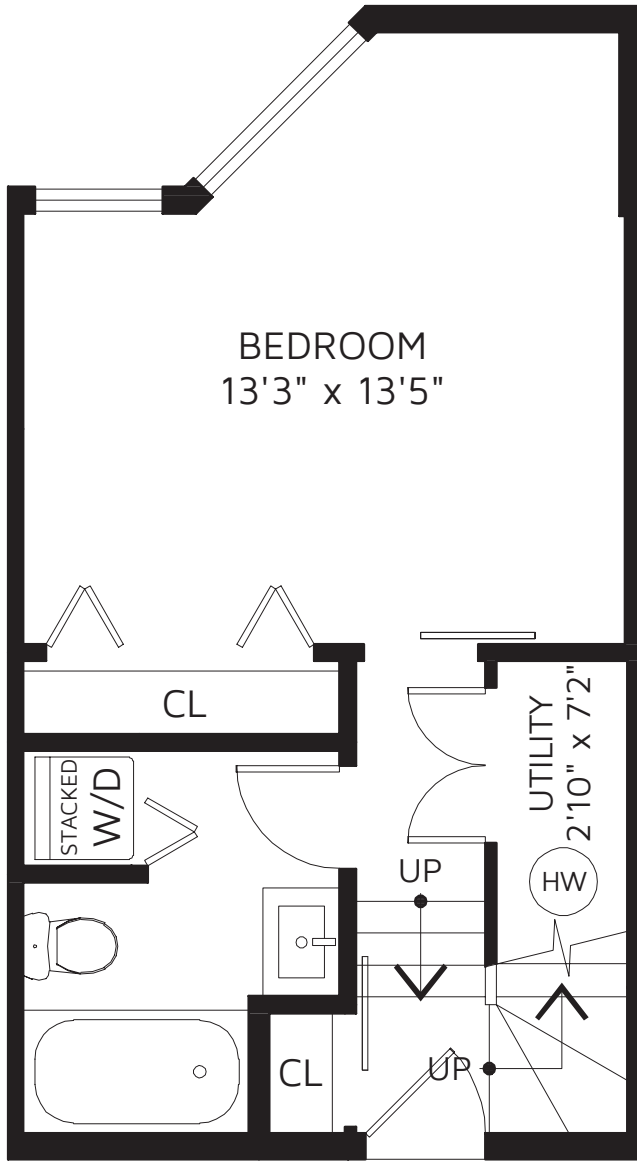

NEWPORT MEWS

6 - 1870 YEW ST, VANCOUVER, V6K 3G2

BELOW MAIN FLOOR

MAIN FLOOR

MAIN FLOOR	332 SQ FT
BELOW MAIN FLOOR	331 SQ FT
TOTAL FINISHED AREA	663 SQ FT

BALCONY* 23 SQ FT

*NOT INCLUDED IN OVERALL SQUARE FOOTAGE