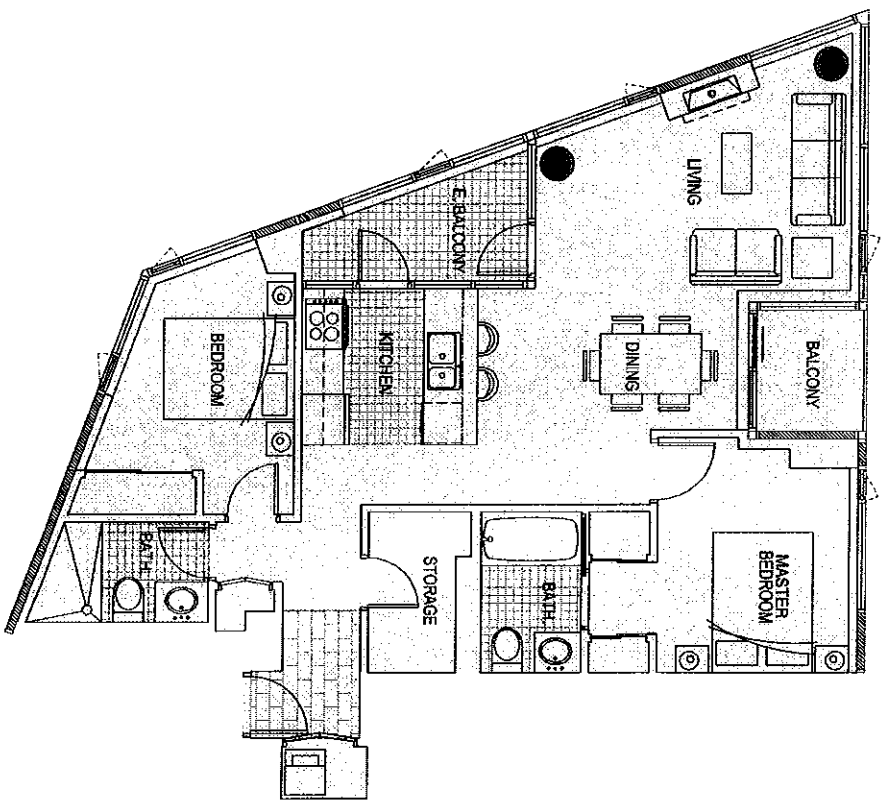

the Sapphire

SUITE 02 - 1 BEDROOM
 AREA 615 SQ.FT.
 BALCONY 46 SQ.FT.
TOTAL 661 SQ.FT.

SUITE 03 - 1 BEDROOM
 AREA 608 SQ.FT.
 BALCONY 46 SQ.FT.
TOTAL 654 SQ.FT.

the
Sapphire

SUITE 01 - 2 BEDROOM
AREA 1,010 SQ.FT.
BALCONY 36 SQ.FT.
TOTAL 1,046 SQ.FT.

the
Sapphire

SUITE 04 - 2 BEDROOM
AREA 1,039 SQ. FT.
BALCONY 37 SQ. FT.
TOTAL 1,076 SQ. FT.