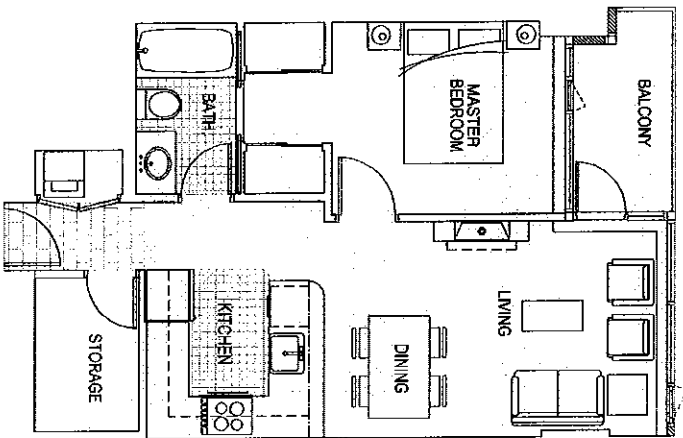

the Sapphire

SUITE 02 - 1 BEDROOM
 AREA 615 SQ.FT.
 BALCONY 46 SQ.FT.
TOTAL 661 SQ.FT.

SUITE 03 - 1 BEDROOM
 AREA 608 SQ.FT.
 BALCONY 46 SQ.FT.
TOTAL 654 SQ.FT.

the
Sapphire

SUITE 01 - 2 BEDROOM
AREA 1,010 SQ.FT.
BALCONY 36 SQ.FT.
TOTAL 1,046 SQ.FT.

the
Sapphire

SUITE 04 - 2 BEDROOM
AREA 1,039 SQ. FT.
BALCONY 37 SQ. FT.
TOTAL 1,076 SQ. FT.