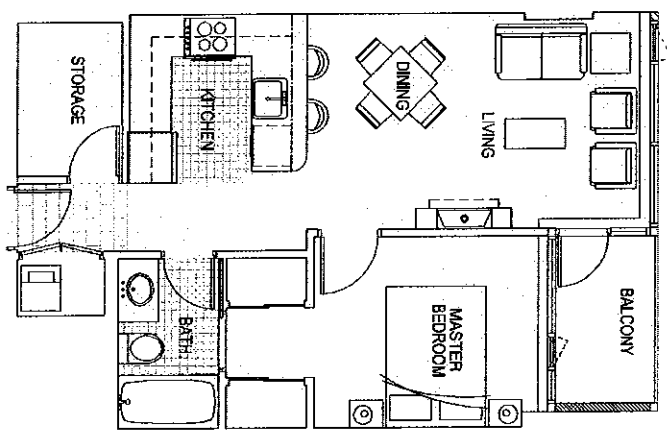

the Sapphire

SUITE 02 - 1 BEDROOM
 AREA 615 SQ.FT.
 BALCONY 46 SQ.FT.
TOTAL 661 SQ.FT.

SUITE 03 - 1 BEDROOM
 AREA 608 SQ.FT.
 BALCONY 46 SQ.FT.
TOTAL 654 SQ.FT.

the
Sapphire

SUITE 01 - 2 BEDROOM
AREA 1,010 SQ.FT.
BALCONY 36 SQ.FT.
TOTAL 1,046 SQ.FT.

the
Sapphire

SUITE 04 - 2 BEDROOM
AREA 1,039 SQ. FT.
BALCONY 37 SQ. FT.
TOTAL 1,076 SQ. FT.