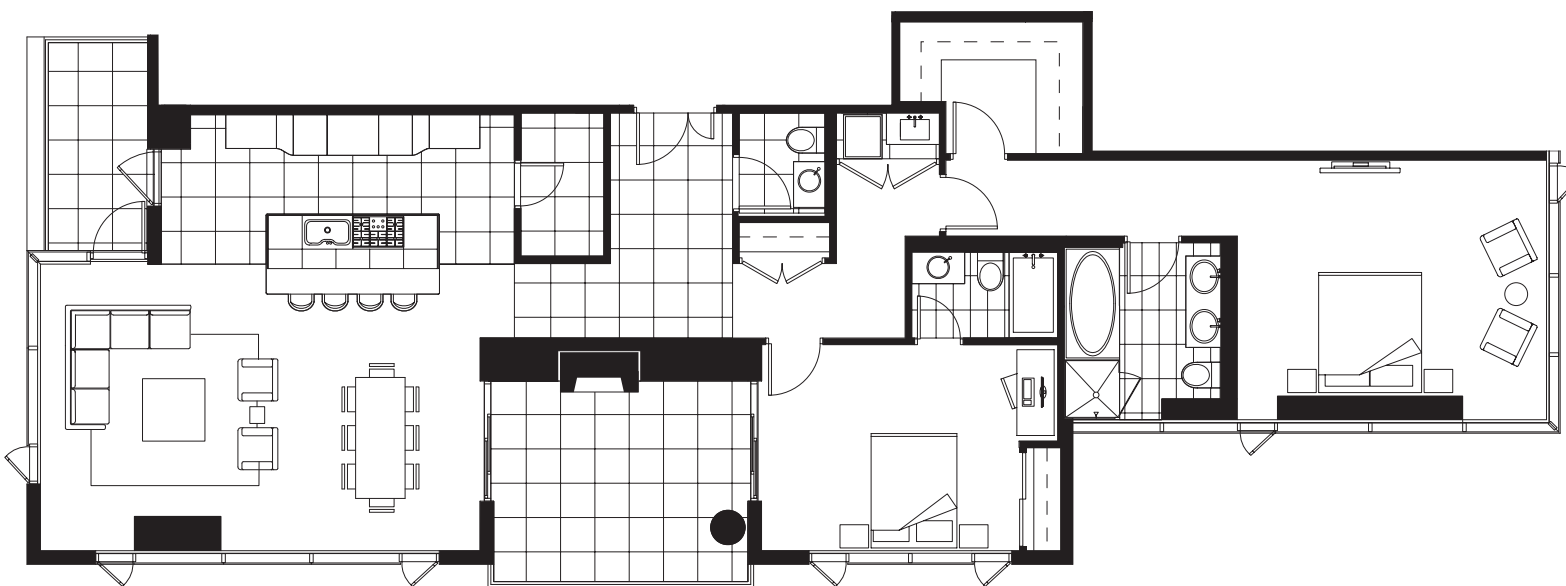

THREE
HARBOUR
GREEN

SUITE 03

FLOOR 9-23

2 Bedroom
1,800 sq. ft.

The developer reserves the right to make modifications and changes should they be necessary to maintain the high standards of these homes.
All square footages shown are approximate. E.&O. E.