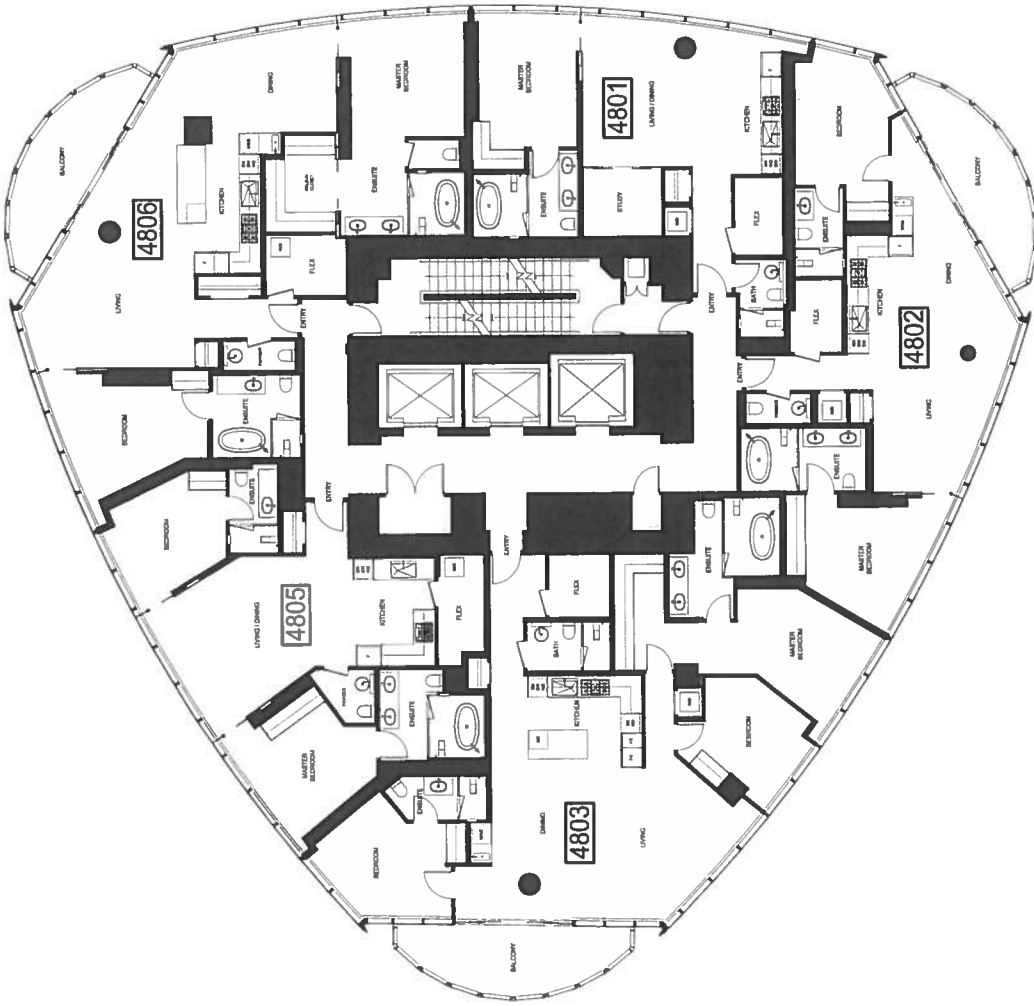

Dead - Internal use only -

LEVEL 48
Trump
October 6, 2013

5 units per floor
"Exclusive"
Notes 38-58
Collection

OCT 11 2013

Draft - Internal use only

LEVEL 48

UNIT 4801
TRUMP
OCTOBER 6, 2013

OCT 11 2013

Design - Internal Use only -

LEVEL 48

UNIT 4802
TRUMP
OCTOBER 6, 2013

OCT 1 2013

Draft - Internal use only

LEVEL 48

UNIT 4803
TRUMP
OCTOBER 6, 2013

OCT 11 2013