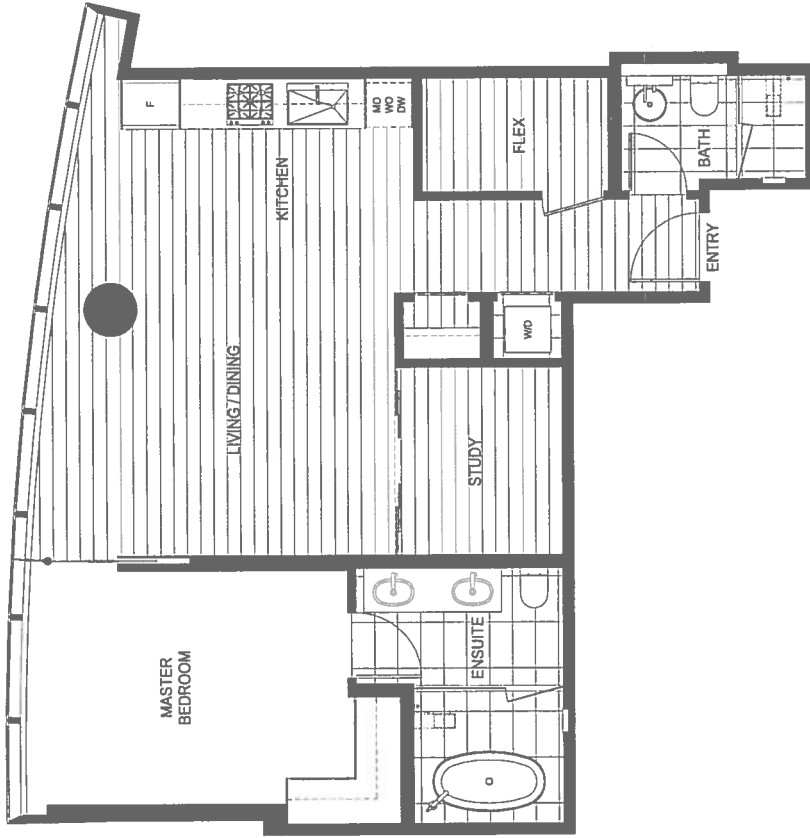

Dead - Internal use only -

LEVEL 48
Trump
October 6, 2013

5 units per floor
"Exclusive"
Notes 38-58
Collection

OCT 11 2013

Draft - Internal use only

LEVEL 48

UNIT 4801
TRUMP
OCTOBER 6, 2013

OCT 11 2013

Design - Internal Use only -

LEVEL 48

UNIT 4802
TRUMP
OCTOBER 6, 2013

OCT 1 2013

Draft - Internal use only

LEVEL 48

UNIT 4803
TRUMP
OCTOBER 6, 2013

OCT 11 2013