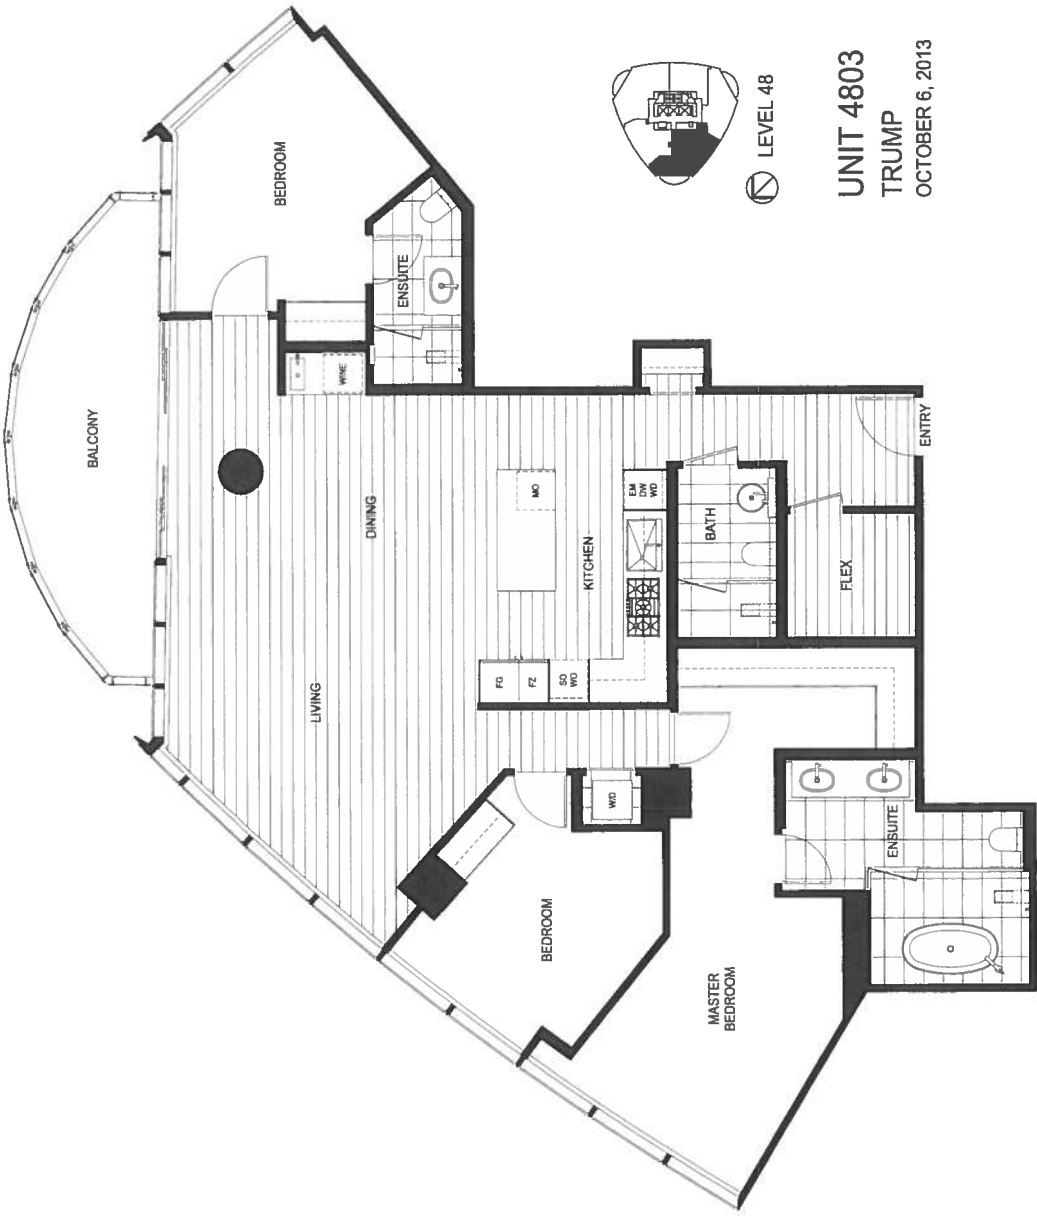

Dead - Internal use only -

LEVEL 48
Trump
October 6, 2013

5 units per floor
"Exclusive"
Notes 38-58
Collection

OCT 11 2013

Draft - Internal use only

LEVEL 48

UNIT 4801
TRUMP
OCTOBER 6, 2013

OCT 11 2013

Design - Internal Use only -

LEVEL 48

UNIT 4802
TRUMP
OCTOBER 6, 2013

OCT 1 2013

Draft - Internal use only

LEVEL 48

UNIT 4803
TRUMP
OCTOBER 6, 2013

OCT 11 2013

Draft - Internal use only

LEVEL 48

UNIT 4805
TRUMP
OCTOBER 6, 2013

OCT 11 2013

Draft - Internal use only

LEVEL 48

UNIT 4806
TRUMP
OCTOBER 6, 2013

OCT 11 2013