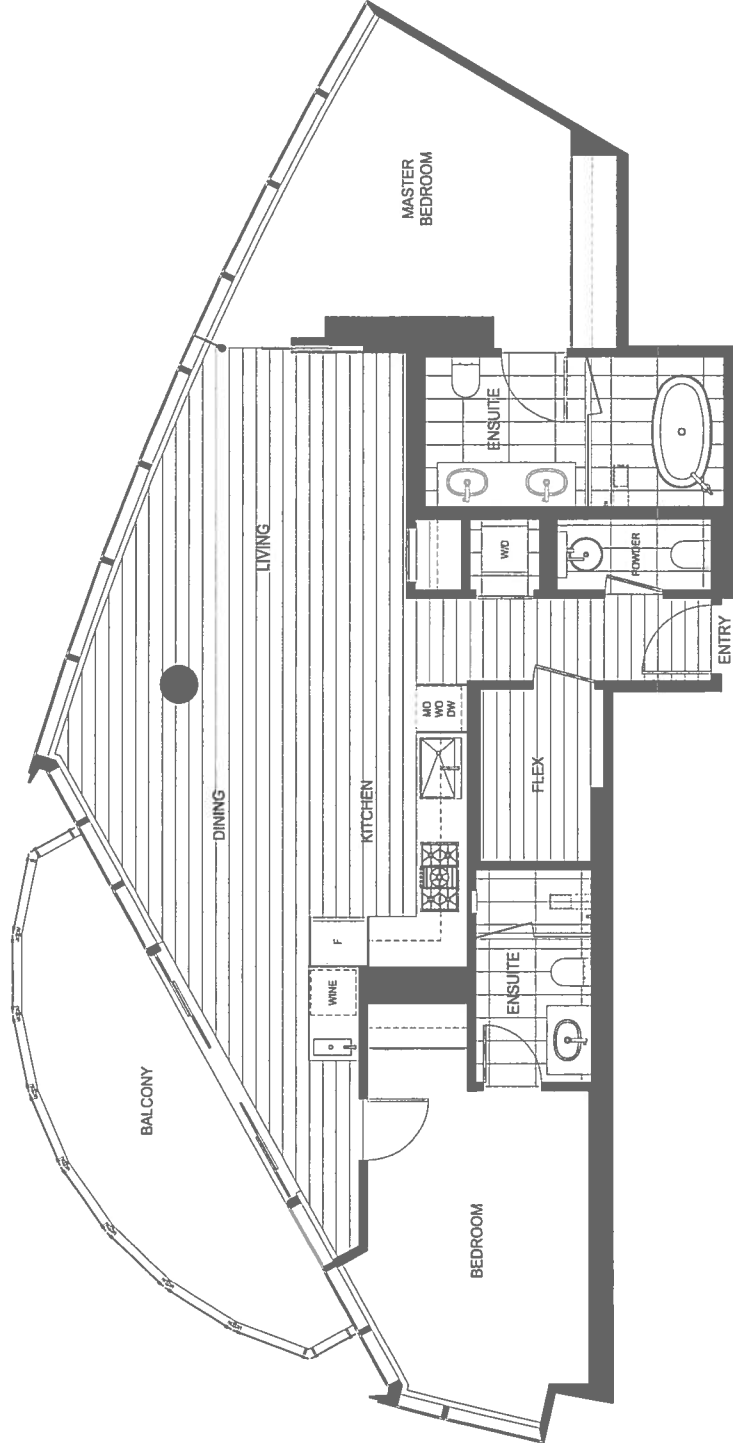

Dead - Internal use only -

LEVEL 48
Trump
October 6, 2013

5 units per floor
"Exclusive"
Notes 38-58
Collection

OCT 11 2013

Draft - Internal use only

LEVEL 48

UNIT 4801
TRUMP
OCTOBER 6, 2013

OCT 11 2013

Design - Internal Use only -

LEVEL 48

UNIT 4802
TRUMP
OCTOBER 6, 2013

OCT 1 2013

Draft - Internal use only

LEVEL 48

UNIT 4803
TRUMP
OCTOBER 6, 2013

OCT 11 2013