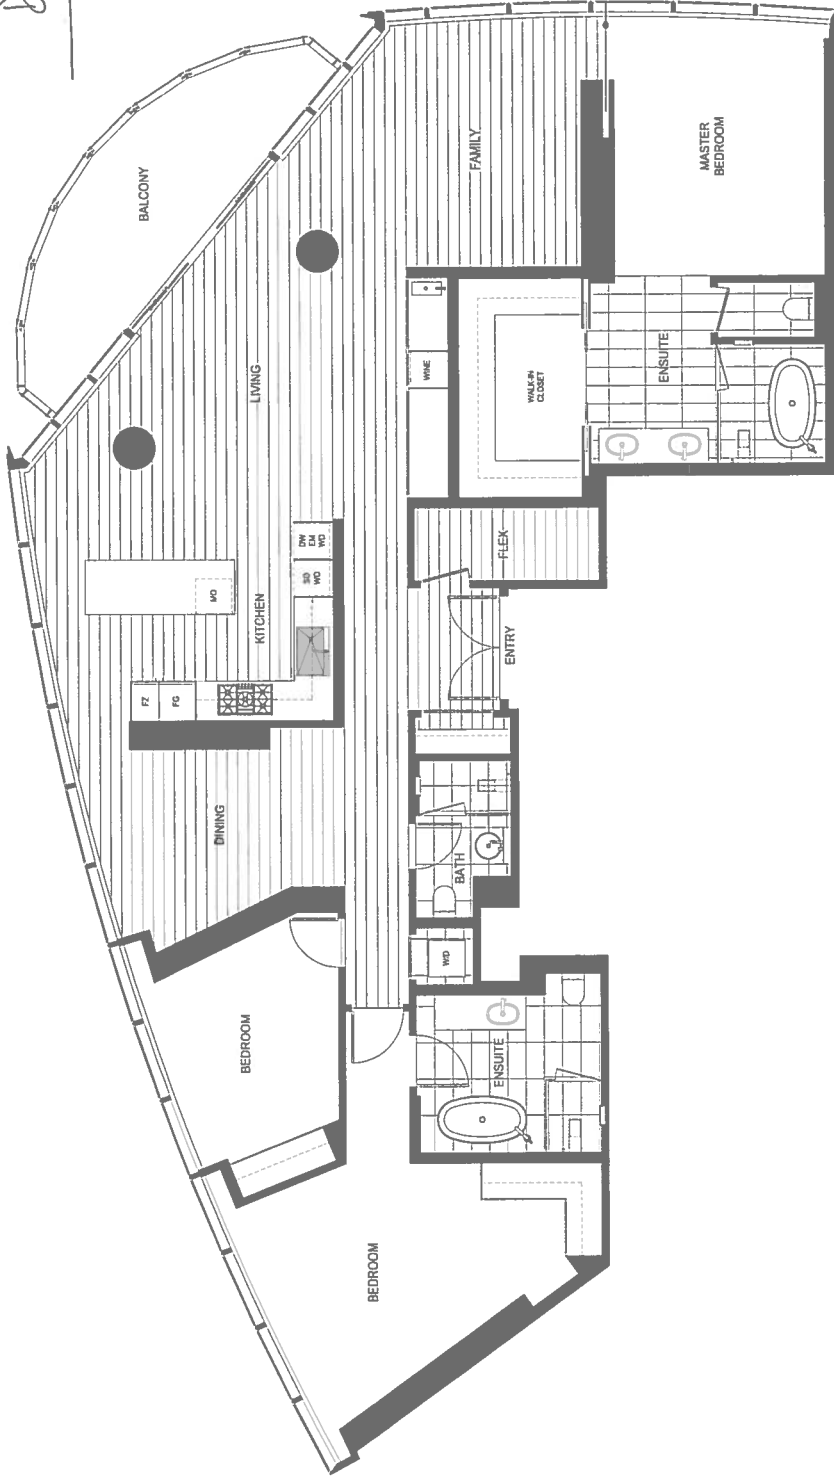

Drawn - Internal use only

LEVEL 62
Trump
October 6, 2013

4 Units for floor "Elite"
Floor 59-67
Collection
Sub performance

OCT 11 2013

Draft - Internal use only

LEVEL 62

UNIT 6201

845 sq ft

TRUMP

OCTOBER 6, 2013

OCT 11 2013

Draw - Internal use only

LEVEL 62

UNIT 6202

1,189 sq ft

TRUMP

OCTOBER 6, 2013

OCT 11 2013

Draft - Internal use only

LEVEL 62

UNIT 6203

2,071 sq ft

TRUMP

OCTOBER 6, 2013

OCT 11 2013

Draft - internal use only

LEVEL 62

UNIT 6205

2,112 sq ft

TRUMP

OCTOBER 6, 2013

OCT 11 2013