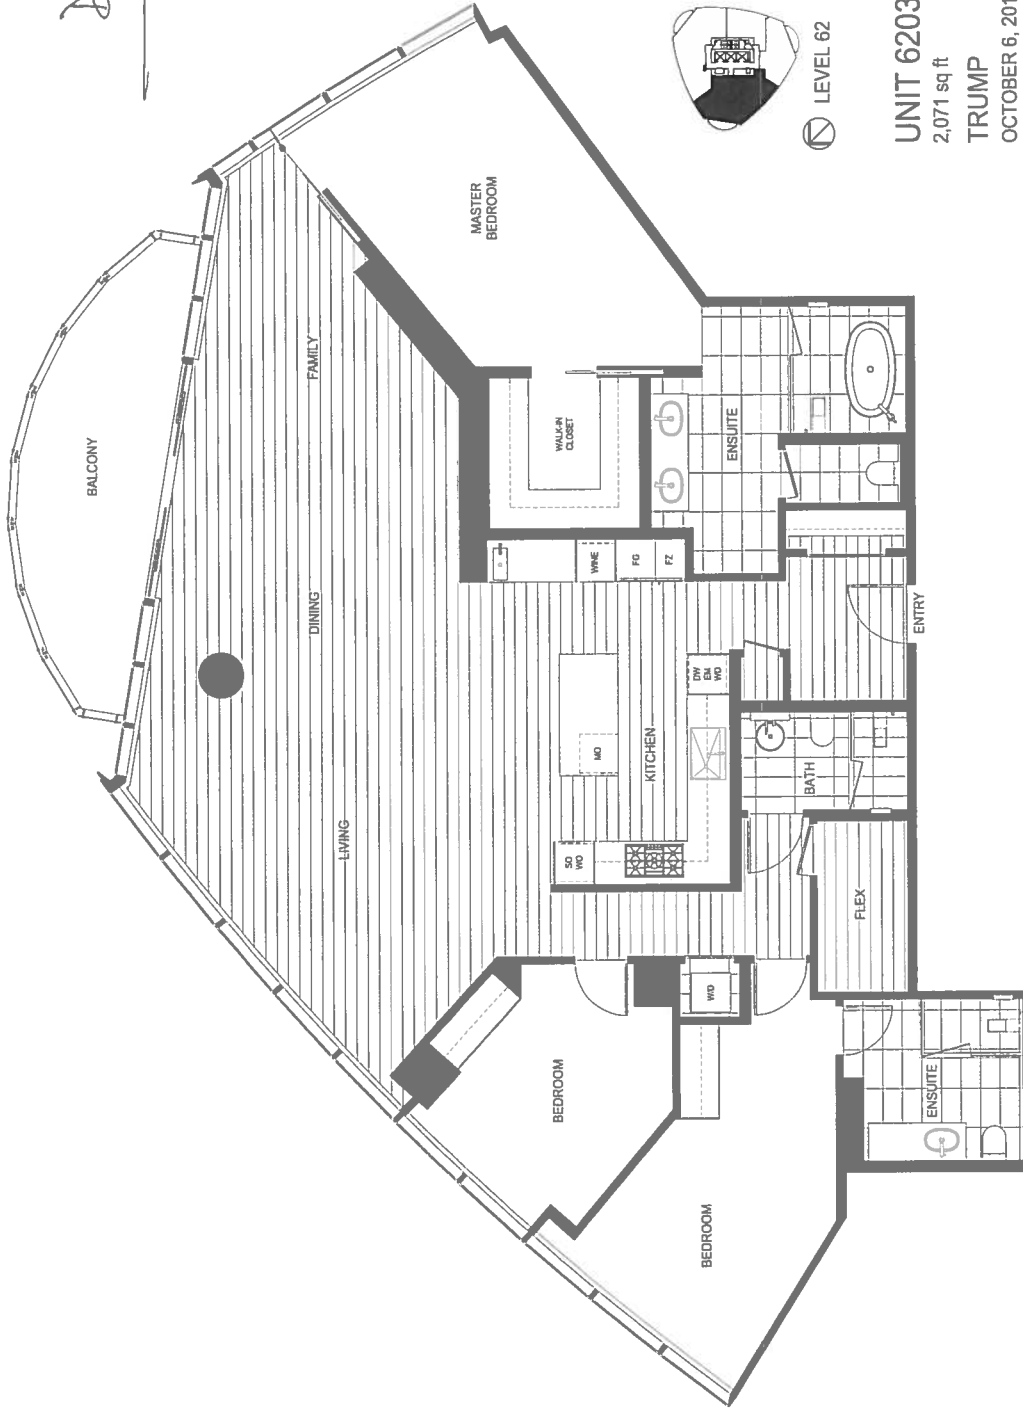

Drawn - Internal use only

LEVEL 62
Trump
October 6, 2013

4 Units for floor "Elite"
Floor 59-67
Collection
Sub performance

OCT 11 2013

Draft - Internal use only

LEVEL 62

UNIT 6201

845 sq ft

TRUMP

OCTOBER 6, 2013

OCT 11 2013

Draw - Internal use only

LEVEL 62

UNIT 6202

1,189 sq ft

TRUMP

OCTOBER 6, 2013

OCT 11 2013

Draft - Internal use only

LEVEL 62

UNIT 6203

2,071 sq ft

TRUMP

OCTOBER 6, 2013

OCT 11 2013

Draft - internal use only

LEVEL 62

UNIT 6205

2,112 sq ft

TRUMP

OCTOBER 6, 2013

OCT 11 2013