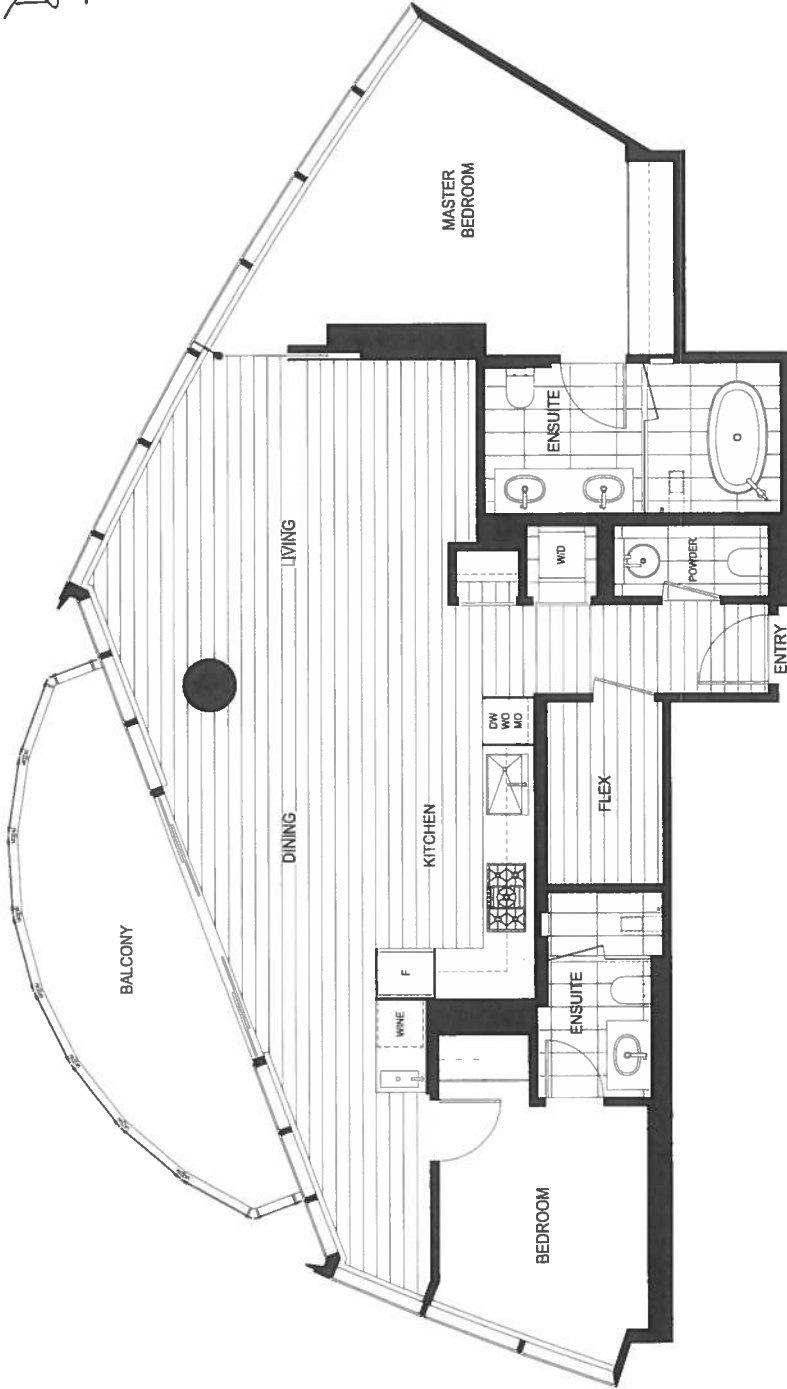

Drawn - Internal use only

LEVEL 62
Trump
October 6, 2013

4 Units for floor "Elite"
Floor 59-67
Collection
Sub performance

OCT 11 2013

Draft - Internal use only

LEVEL 62

UNIT 6201

845 sq ft

TRUMP

OCTOBER 6, 2013

OCT 11 2013

Draw - Internal use only

LEVEL 62

UNIT 6202

1,189 sq ft

TRUMP

OCTOBER 6, 2013

OCT 11 2013

Draft - Internal use only

LEVEL 62

UNIT 6203

2,071 sq ft

TRUMP

OCTOBER 6, 2013

OCT 11 2013

Draft - internal use only

LEVEL 62

UNIT 6205

2,112 sq ft

TRUMP

OCTOBER 6, 2013

OCT 11 2013