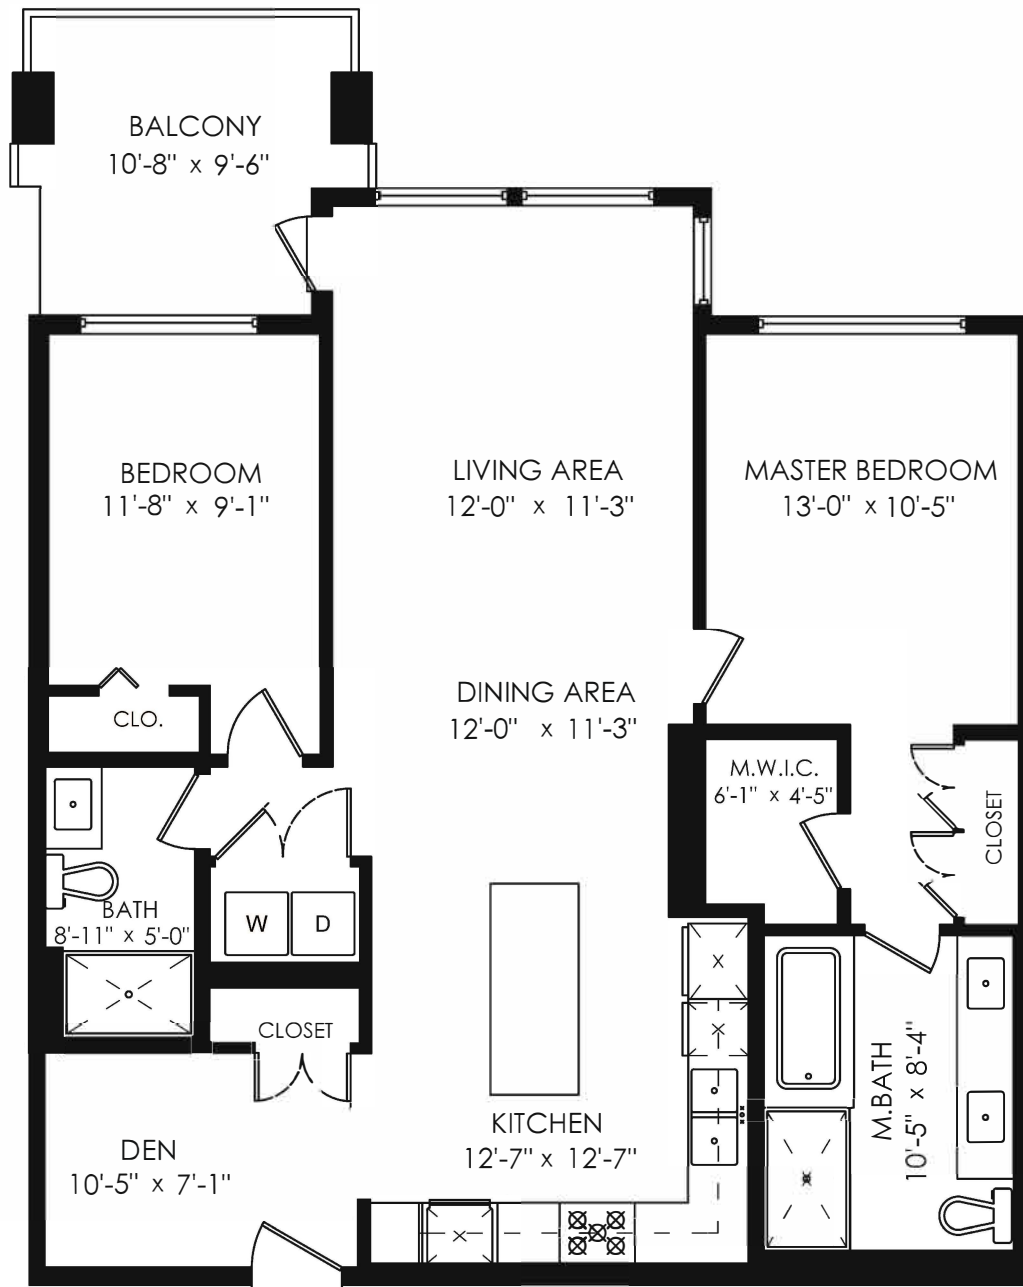

301-3825 Cates Landing Way North Vancouver, BC

Floor Area 1130 SQ.FT.

Balcony 101 SQ.FT.

Floor Area: 1130 Sq.Ft.
Ceiling Height: 8'-10"

stilhavn
REAL ESTATE SERVICES

Jenny Gill PREC*
604-561-9802
jenny@jennyandsuzanne.ca
www.jennyandsuzanne.ca