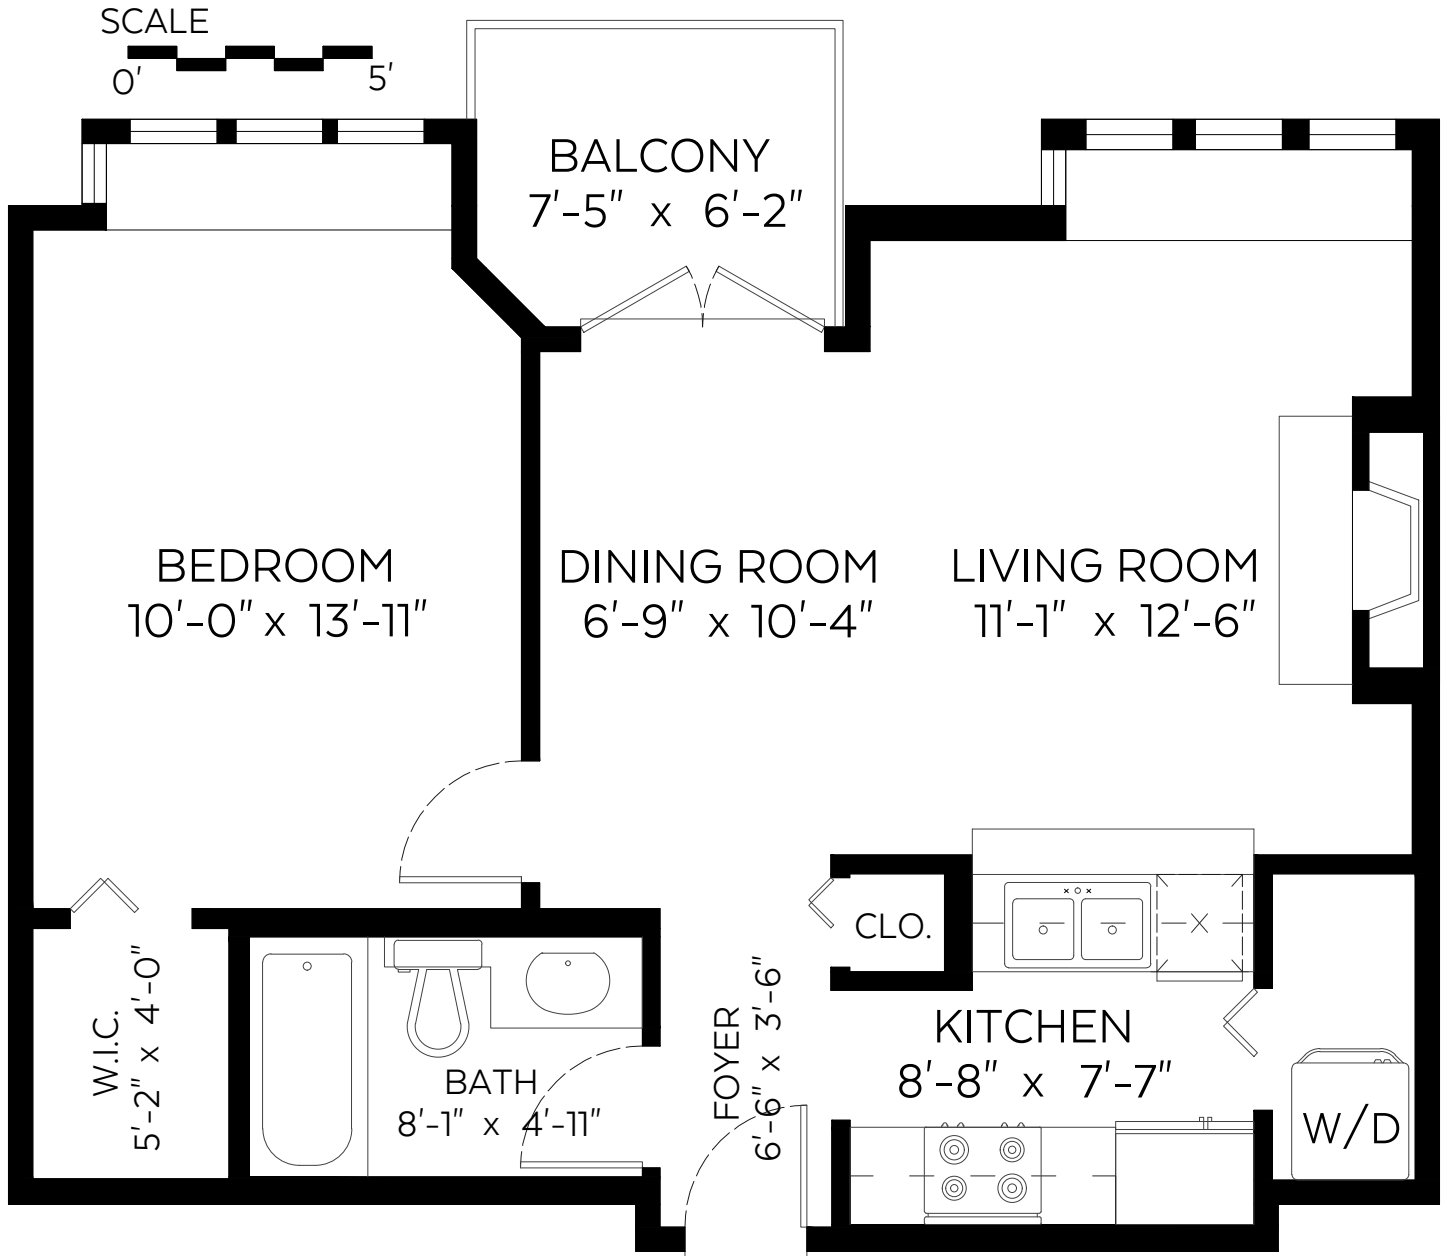

Main Floor: 596 sq.ft.

Ceiling Height: 8 ft.

Auxiliary Area

Balcony: 44 sq.ft.

Measured on: July 09, 2020

NORTH