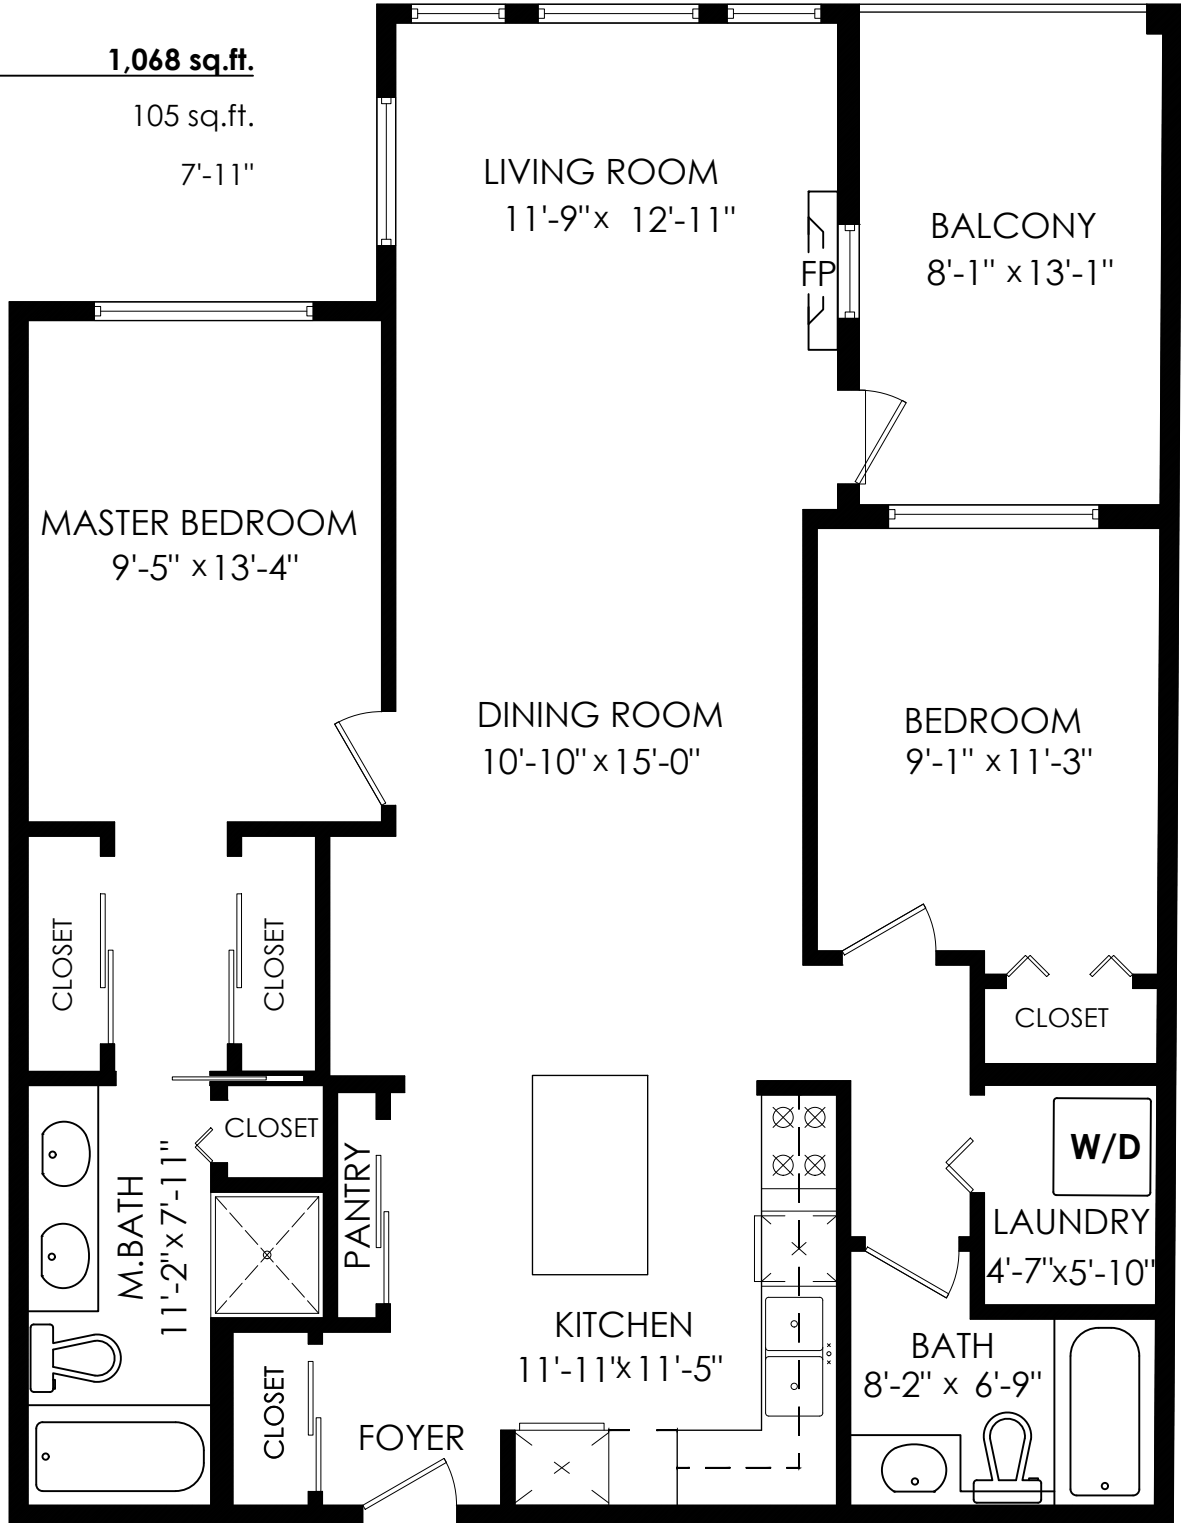

Floor Area: 1,068 sq.ft.

Balcony: 105 sq.ft.

Ceiling Height: 7'-11"

SCALE