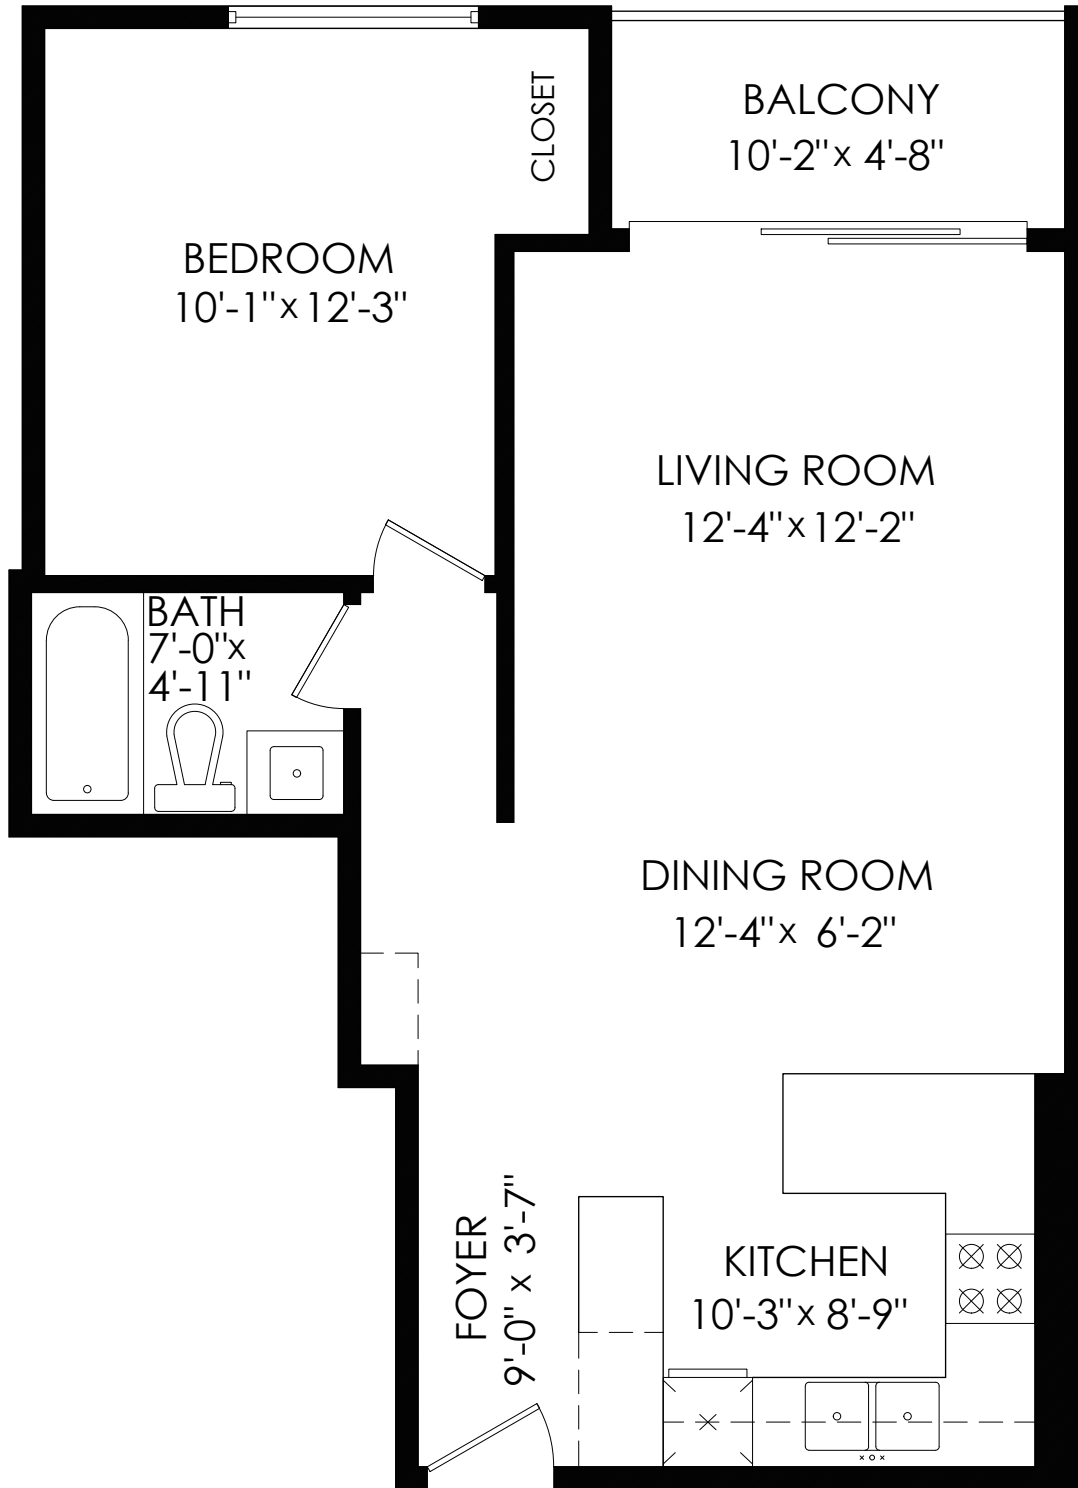

Floor Area:	625 sq.ft.
Balcony:	47 sq.ft.
Ceiling Height:	8'-0"

MEASURED ON: (2021-06-16)

Measurements, Design & Scanning | 604-329-5788