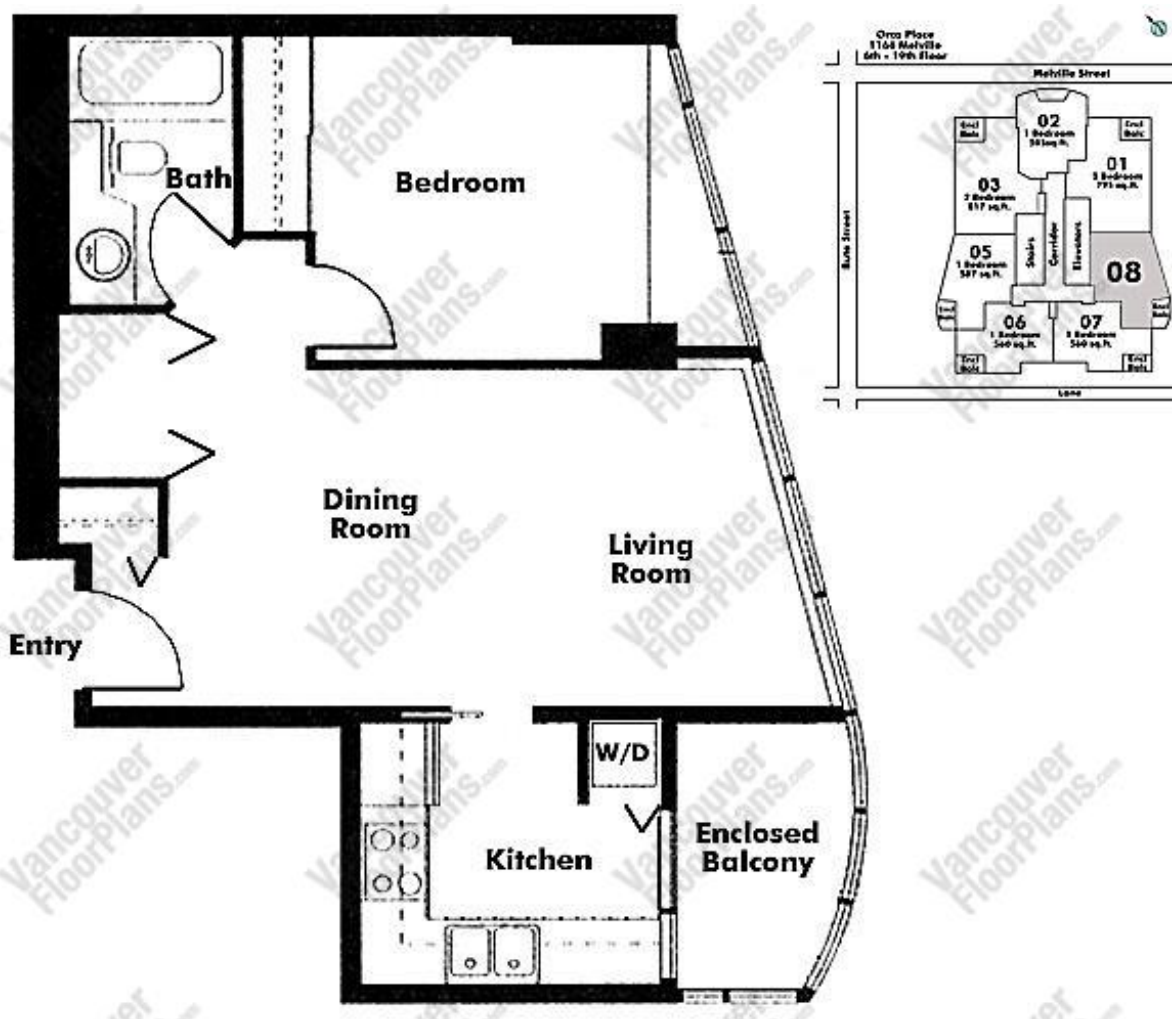

Orca Place

#1508 1166 Melville, Vancouver, BC, V6E 4P5

1 Bedroom + Enclosed Balcony

587 sq.ft.

Copyright 2000 - 2018

vancouverfloorplans.com

E/O All information including floor plans, floor plates, maps & suite numbers & s/f are gathered from different sources and is believed to be accurate as possible but not guaranteed. If important, reader of this information to verify it against a registered strata plan.