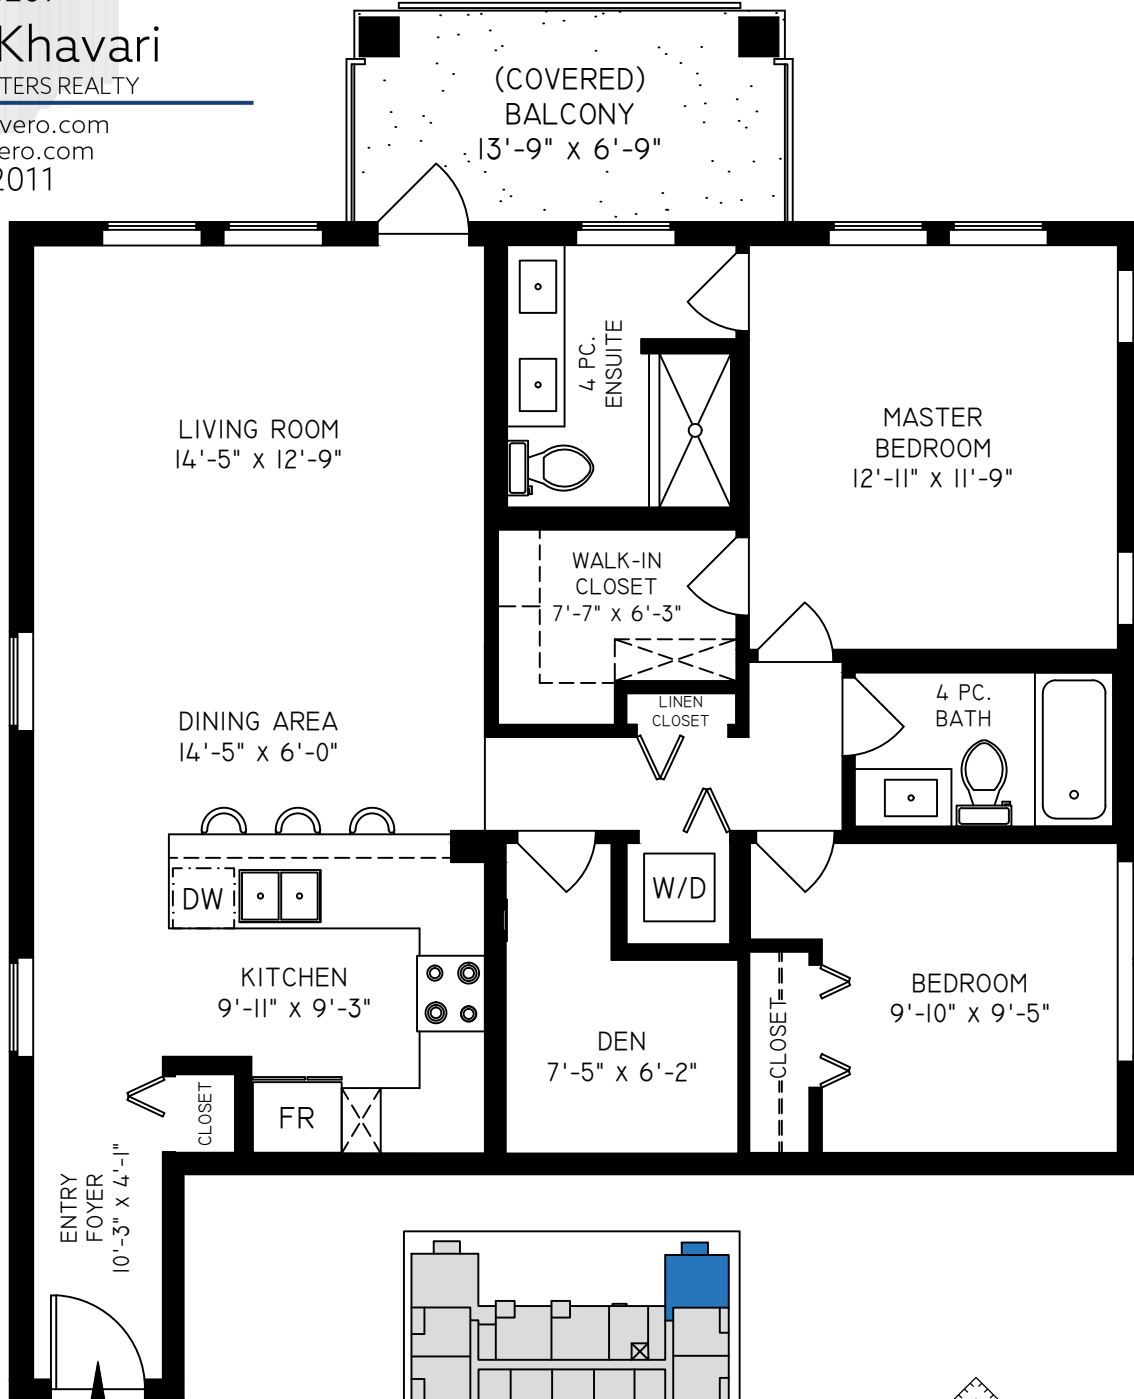

Iman Moghadam

RE/MAX MASTERS REALTY

iman@kanavero.com
www.kanavero.com
604.721.6209

Milad Khavari

RE/MAX MASTERS REALTY

milad@kanavero.com
www.kanavero.com
604.727.2011

#415 - 618 COMO LAKE AVENUE

COQUITLAM
1109 SQ. FT.

9'-0" CEILING HEIGHT

Booked on
the Pixilink App™

RE/MAX
MASTERS REALTY

FLOOR	AREA (SQ. FT.)	
	FINISHED	BALCONY
FOURTH	1109	93