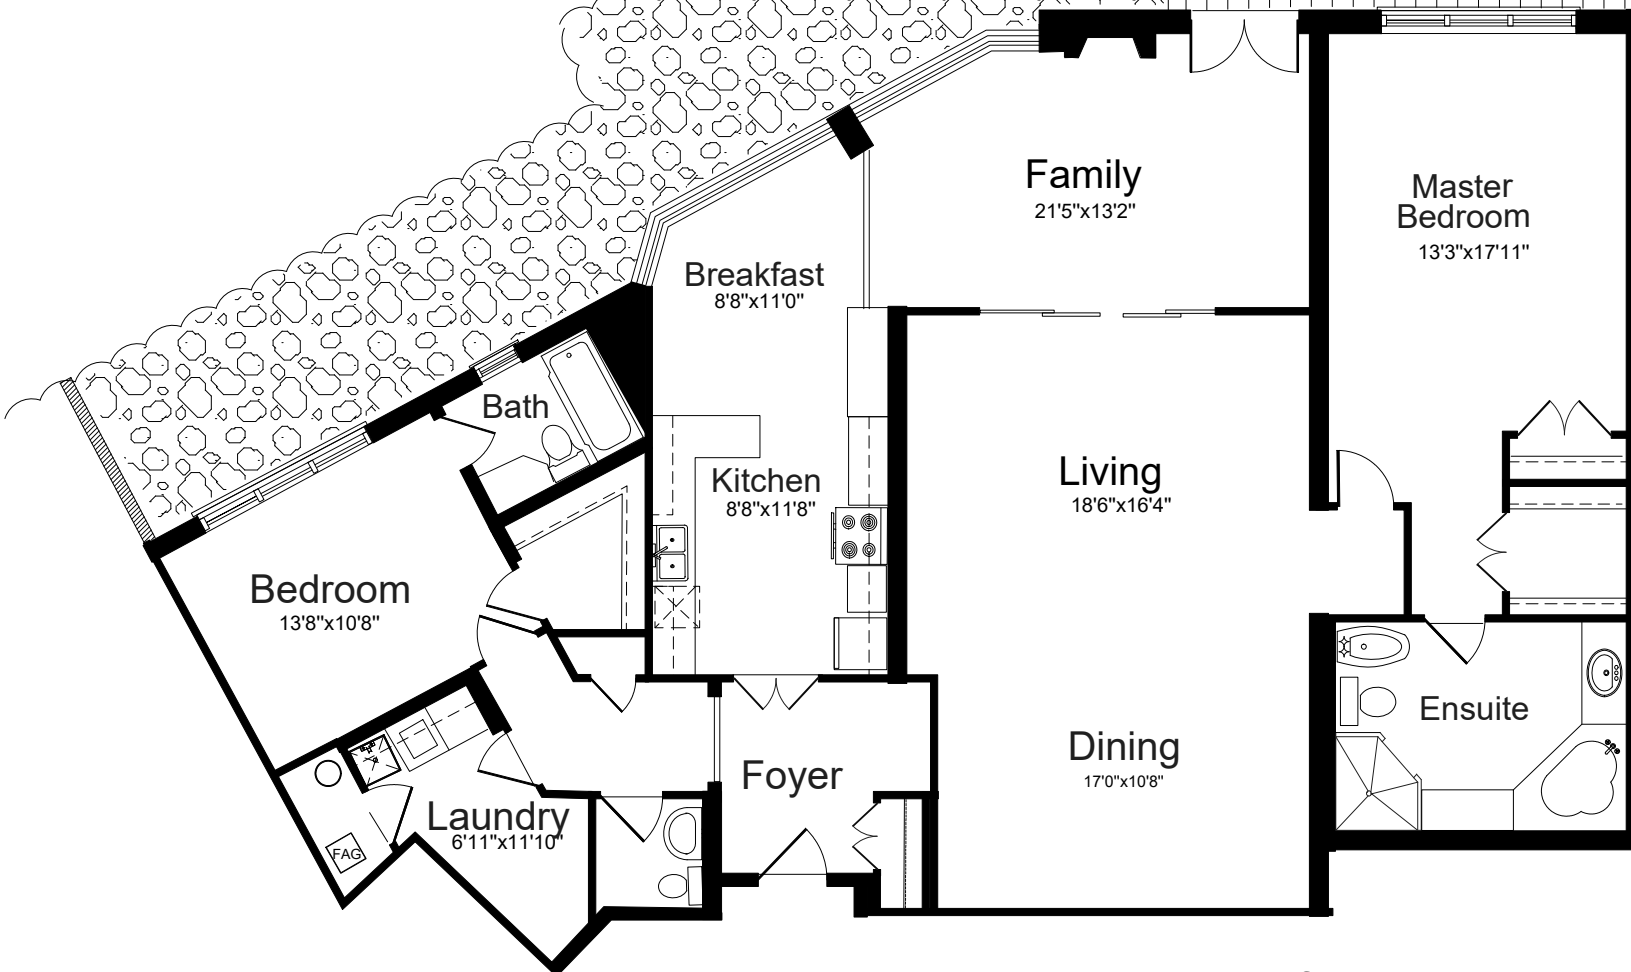

Hillside

Terrace

MAIN FLOOR 2168 sq ft