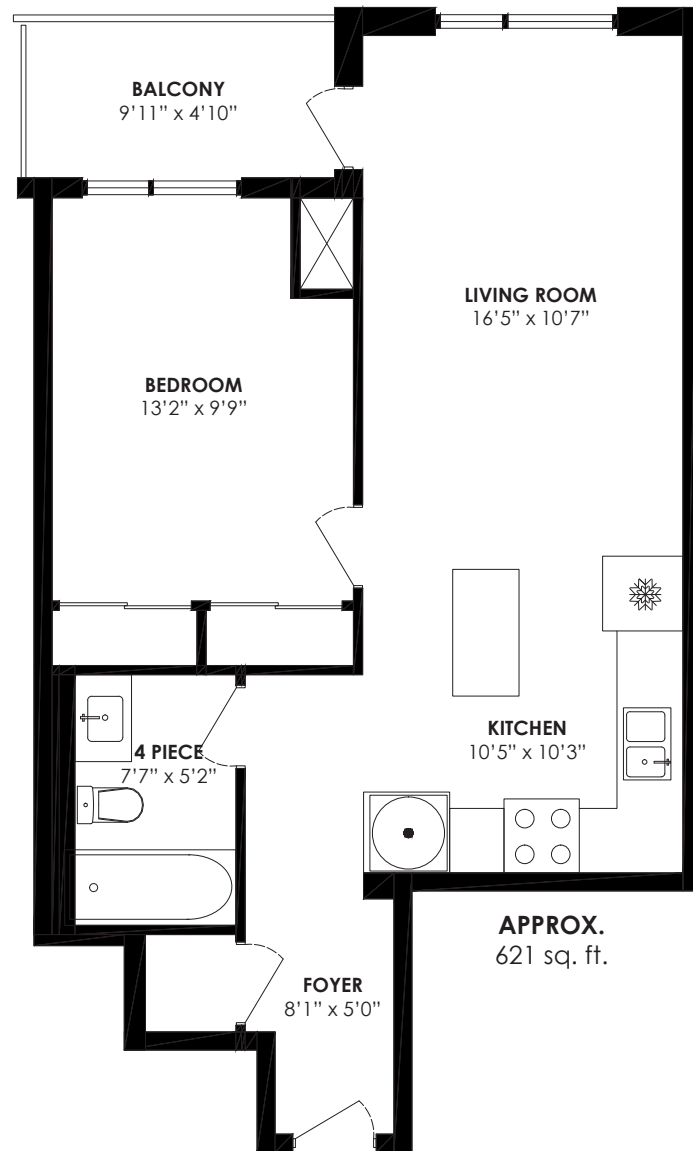

— WELCOME TO —
277 South Park Road
 SUITE 520

TAXES: \$2,141.83/25 **PARKING:** 1 underground (P3 #99) **BEDROOMS:** 1
BATHROOMS: 1x4 **POSSESSION:** Immediate/TBA **LOCKER:** 1 (Lev. C, Rm. O, #291)
MAINTENANCE FEE: \$499.70/month includes heat, central air, parking, common elements & building insurance

For more photos & information on this property

SCAN HERE →

direct 416.390.2566 | office 416.443.0300 | karen@karenmillar.com | karenmillarteam.com

Prospective purchasers should satisfy themselves as the accuracy of the information contained in this feature sheet. All measurements are approximate. The statements contained herein are based on sources which we believe are reliable, but for which we assume no responsibility.

EDEN PARK II CONDOS

Special Features

- Stainless-steel Kitchen appliances
- 9' ceilings in kitchen, living room & primary bedroom
- Private balcony
- Underground parking
- Locker

Foyer

- Ceramic tile flooring
- Closet

4 Piece Bathroom

- Ceramic tile flooring & tub surround
- Wooden shelf
- Mirrored cabinet

Living/Dining Room

- Open concept
- Picture window
- Laminate flooring
- North facing views
- Track lighting
- Walkout to balcony