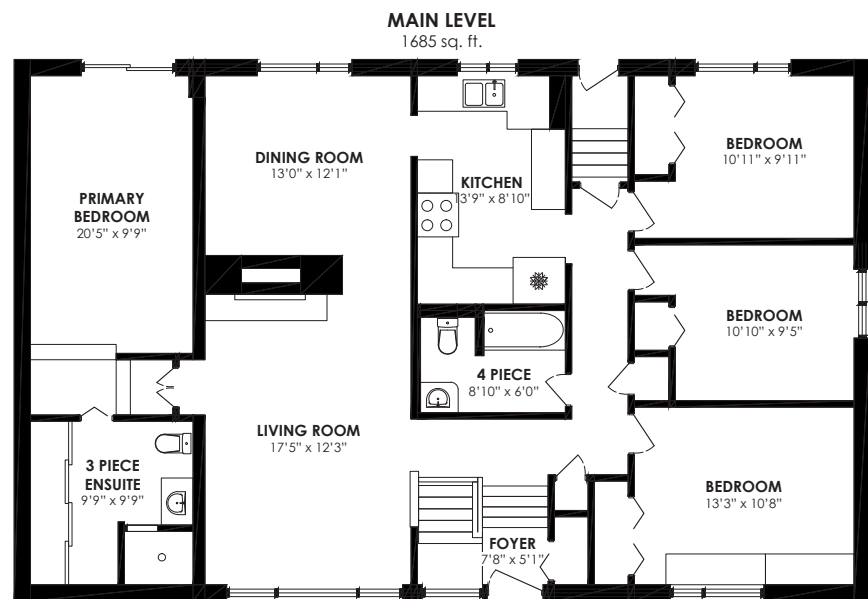

Floor Plan

— WELCOME TO —
85 Three Valleys Drive

LOT SIZE: 60 x 140 feet, Rear: 70 feet (irregular)

BEDROOMS: 4 + 2

POSSESSION: Immediate/TBA

TAXES: \$8,920.84/25

BATHROOMS: 1x4, 2x3

PARKING: 4 car parking

Main Floor

- Broom closet
- Linen closet
- Walk-out to back garden & pool
- Two access points to Lower Level

Living Room

- Hardwood flooring
- Picture window
- Overlooks park
- Wood burning fireplace with mirrored surround & slate hearth

Dining Room

- Hardwood flooring
- Large storage unit
- Mirrored accent wall
- Overlooks back garden & pool

Kitchen

- Renovated '11
- Overlooks back garden & pool
- Tumbled backsplash
- Under cabinet lighting
- Eat-in area with built-in table/desk
- GE stove
- Built-in stainless-steel Panasonic microwave '20
- Kenmore French door fridge
- Built-in Beaumark dishwasher

Bedroom

- Open concept
- Broadloom
- Paneled walls
- Above-ground window
- Built-in bookshelves

3 Piece Bathroom

- Ceramic tile flooring
- Above-ground window
- Walk-in shower

Storage Room

- Built-in shelving
- Porcelain flooring
- Above-ground window
- Roughed-in plumbing