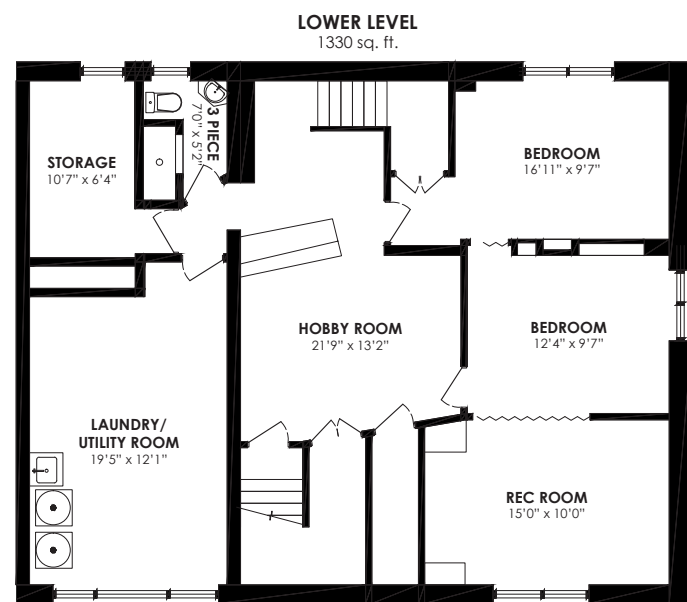

Floor Plan

— WELCOME TO —
85 Three Valleys Drive

LOT SIZE: 60 x 140 feet, Rear: 70 feet (irregular)

BEDROOMS: 4 + 2

POSSESSION: Immediate/TBA

TAXES: \$8,920.84/25

BATHROOMS: 1x4, 2x3

PARKING: 4 car parking

Main Floor

- Broom closet
- Linen closet
- Walk-out to back garden & pool
- Two access points to Lower Level

Living Room

- Hardwood flooring
- Picture window
- Overlooks park
- Wood burning fireplace with mirrored surround & slate hearth

Primary Bedroom

- Double door entry
- Broadloom
- Sliding door walkout to back garden & pool
- High ceilings

3 Piece Ensuite Bathroom

- Ceramic tile flooring
- Floor-to-ceiling, wall-to-wall, sliding mirrored door closets
- Walk-in shower
- Built-in storage cabinet

Bedroom

- Open concept
- Broadloom
- Paneled walls
- Above-ground window
- Built-in bookshelves

3 Piece Bathroom

- Ceramic tile flooring
- Above-ground window
- Walk-in shower

Storage Room

- Built-in shelving
- Porcelain flooring
- Above-ground window
- Roughed-in plumbing