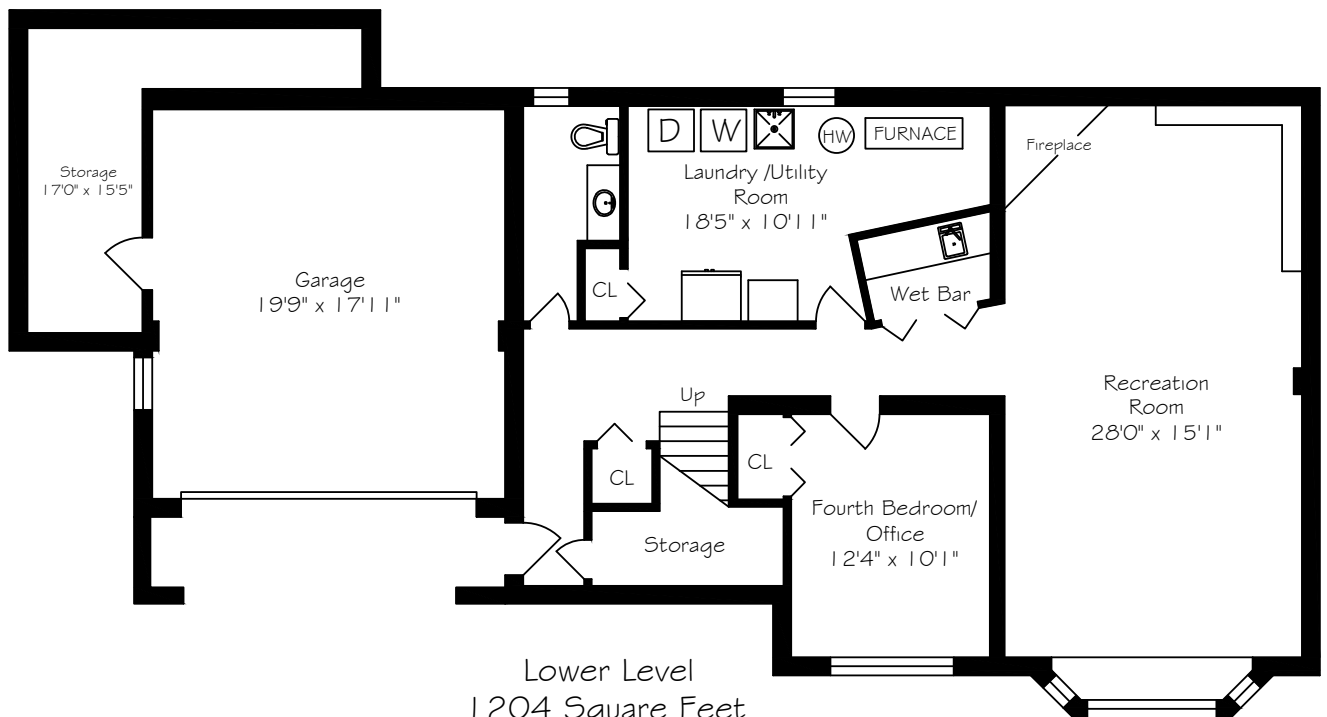

# 9 Sandpiper Court

Measurements and Calculations are approximate  
To be used as guidelines only  
www.measuredup.ca

Main Floor  
2009 Square Feet

Lower Level  
1204 Square Feet