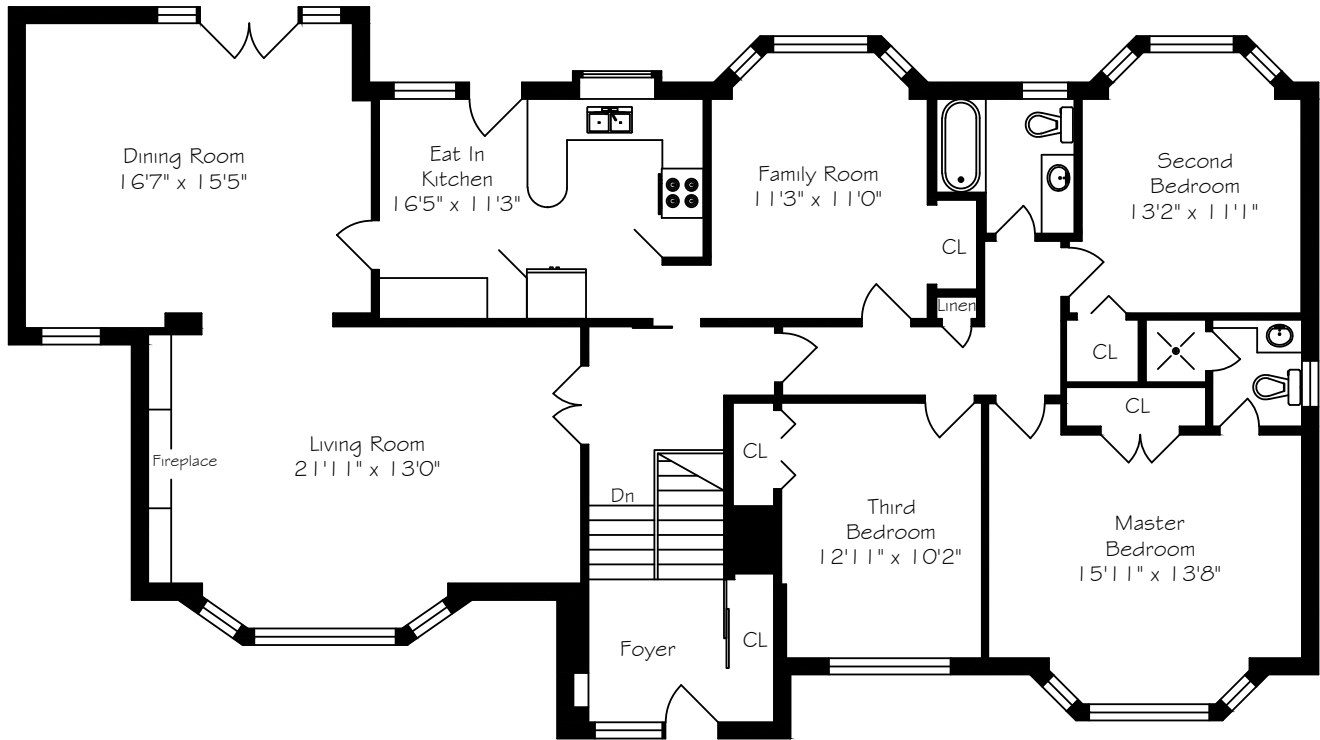

# 9 Sandpiper Court

Measurements and Calculations are approximate  
To be used as guidelines only  
www.measuredup.ca

Main Floor  
2009 Square Feet

Lower Level  
1204 Square Feet