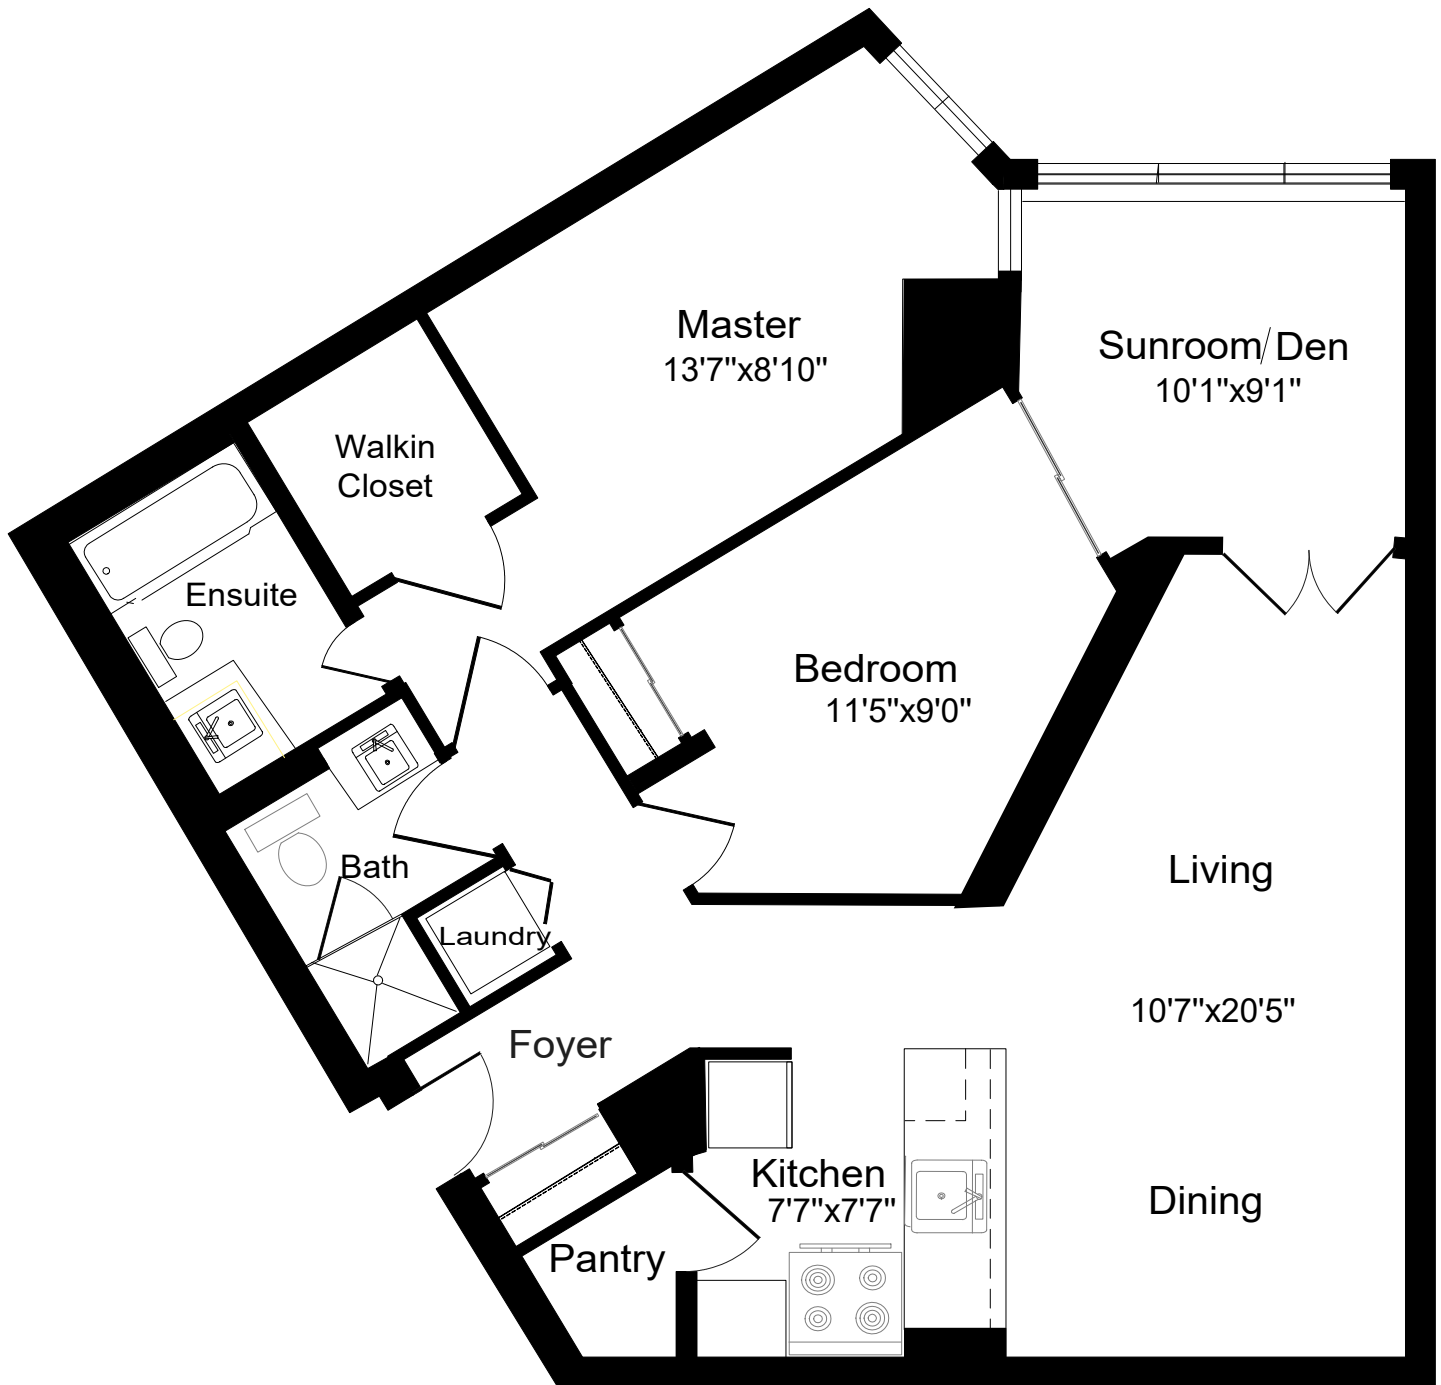

FLOOR PLAN

MAIN FLOOR 930 sq ft

direct 416.390.2566 | office 416.443.0300 | fax 416.443.8619 | karen@karenmillar.com | karenmillarteam.com

Prospective purchasers should satisfy themselves as the accuracy of the information contained in this feature sheet. All measurements are approximate. The statements contained herein are based on sources which we believe are reliable, but for which we assume no responsibility.