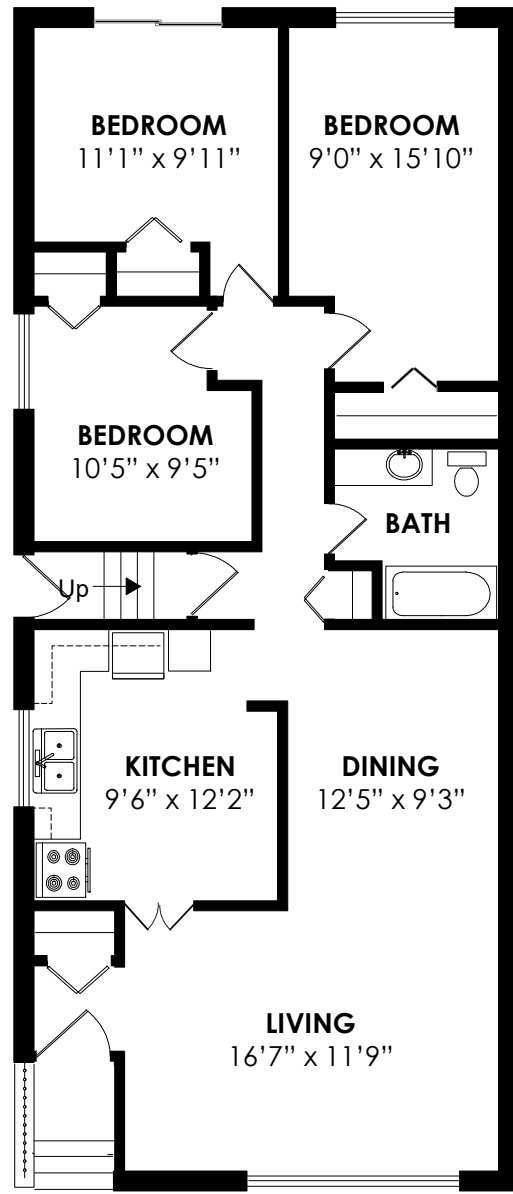

WELCOME TO

88 Fortrose Crescent

MAIN LEVEL 1250 SQ FT