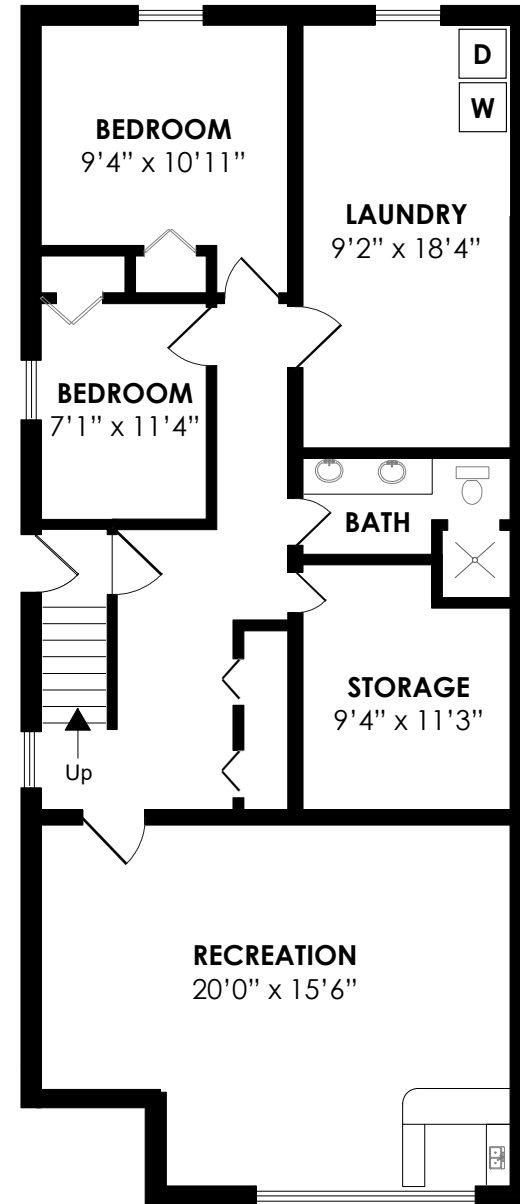

BASEMENT LEVEL 1250 SQ FT

LOT SIZE: 30 x 150 feet

TAXES: $3,142.58/18

BEDROOMS: 3+2

BATHROOMS: 2x4

PARKING: 4 car parking

POSSESSION: Immediate/tba

Signature Realty
IND. OWNED & OPERATED BROKERAGE

Karen
MOLLARTEAM
BROKER

EXCEEDING YOUR EXPECTATIONS

416.443.0300 • karenmillarteam.com • karen@karenmillar.com