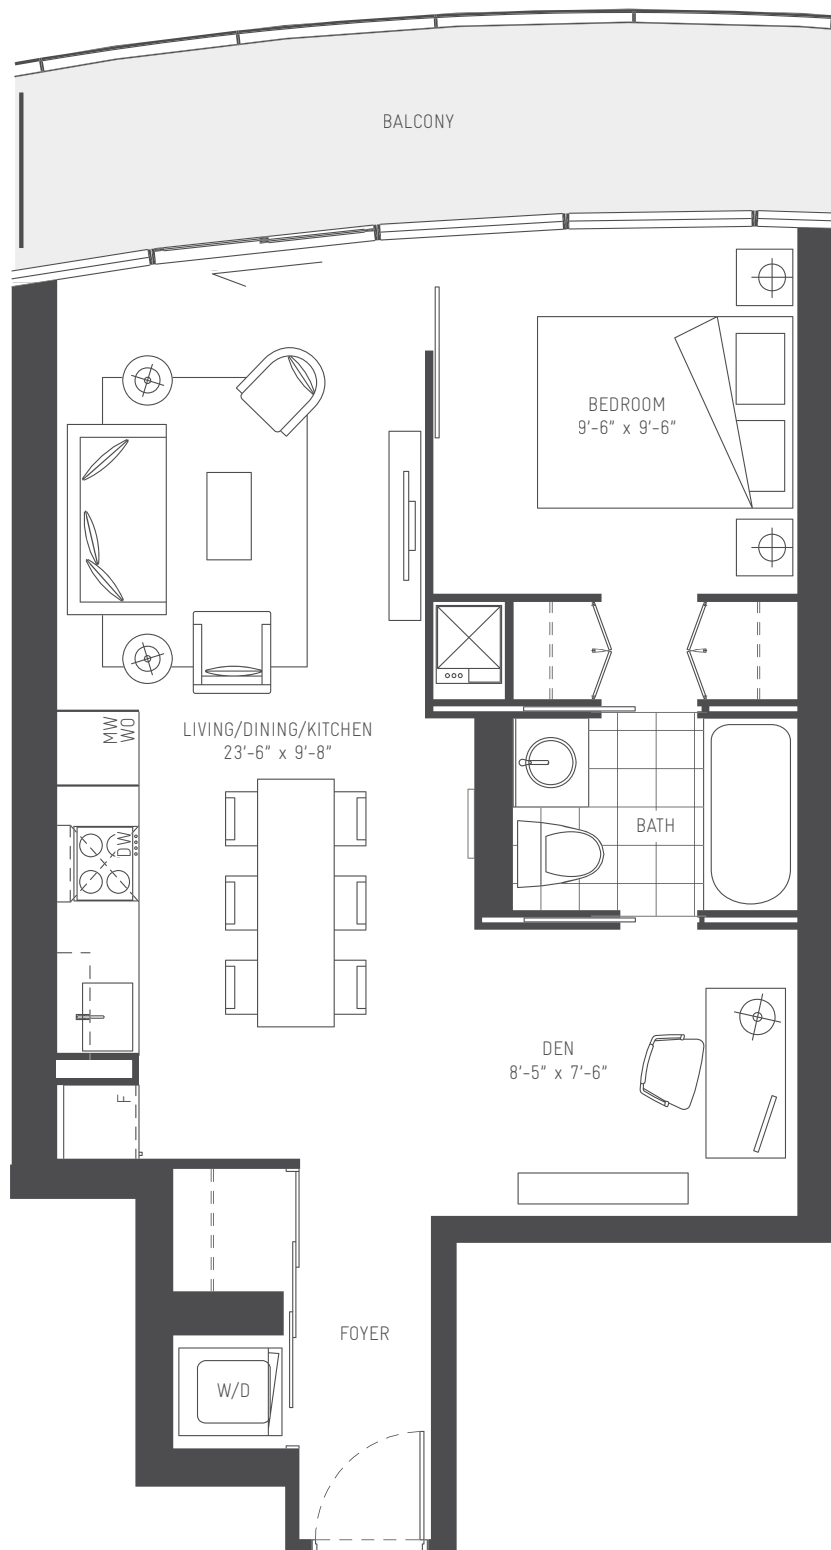

# ASKER

ONE BEDROOM + DEN

590 sq.ft.

Prospective purchasers should satisfy themselves as the accuracy of the information contained in this feature sheet. All measurements are approximate. The statements contained herein are based on sources which we believe are reliable, but for which we assume no responsibility.