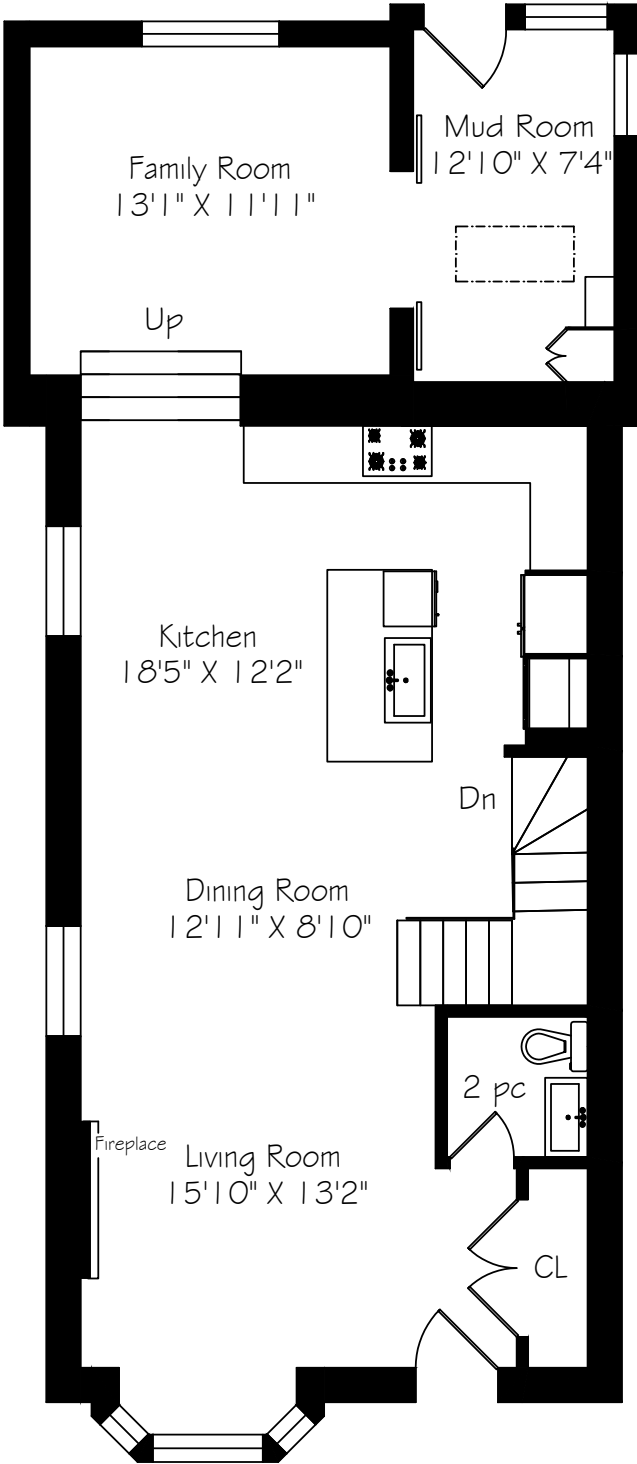

161 Banff Road

Main Floor
1104 Square Feet

Measurements and Calculations are approximate
To be used as guidelines only

161 Banff Road

Second Floor
1047 Square Feet

Measurements and Calculations are approximate
To be used as guidelines only

161 Banff Road

Lower Level
779 Square Feet

Measurements and Calculations are approximate
To be used as guidelines only