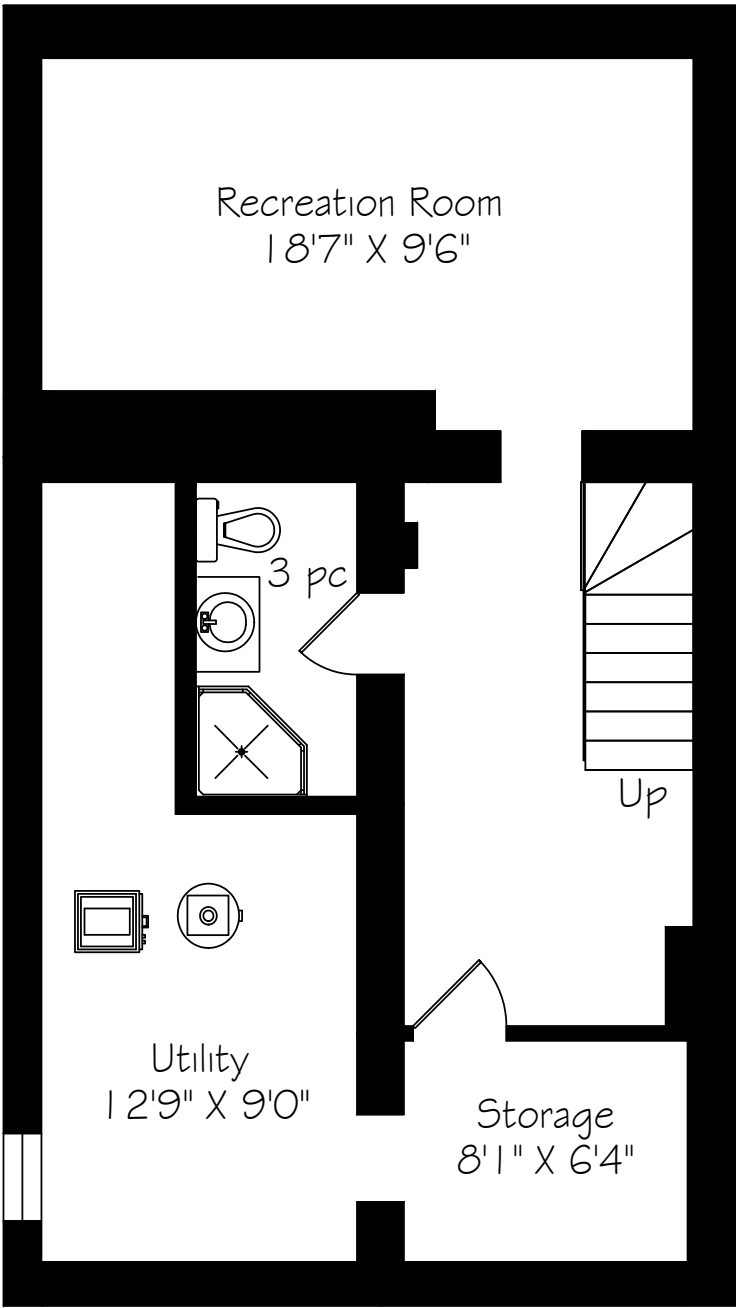

161 Banff Road

Main Floor
1104 Square Feet

Measurements and Calculations are approximate
To be used as guidelines only

161 Banff Road

Second Floor
1047 Square Feet

Measurements and Calculations are approximate
To be used as guidelines only

161 Banff Road

Lower Level
779 Square Feet

Measurements and Calculations are approximate
To be used as guidelines only