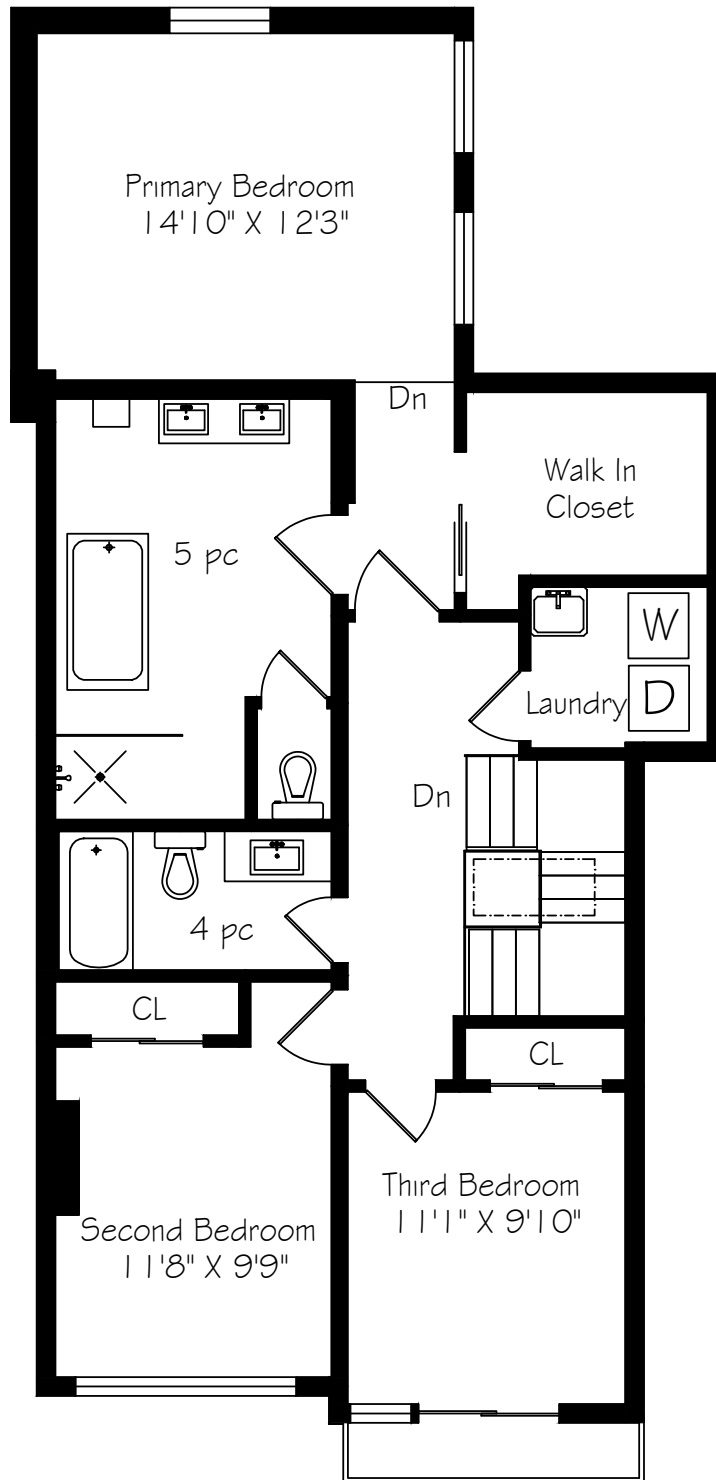

161 Banff Road

Main Floor
1104 Square Feet

Measurements and Calculations are approximate
To be used as guidelines only

161 Banff Road

Second Floor
1047 Square Feet

Measurements and Calculations are approximate
To be used as guidelines only

161 Banff Road

Lower Level
779 Square Feet

Measurements and Calculations are approximate
To be used as guidelines only