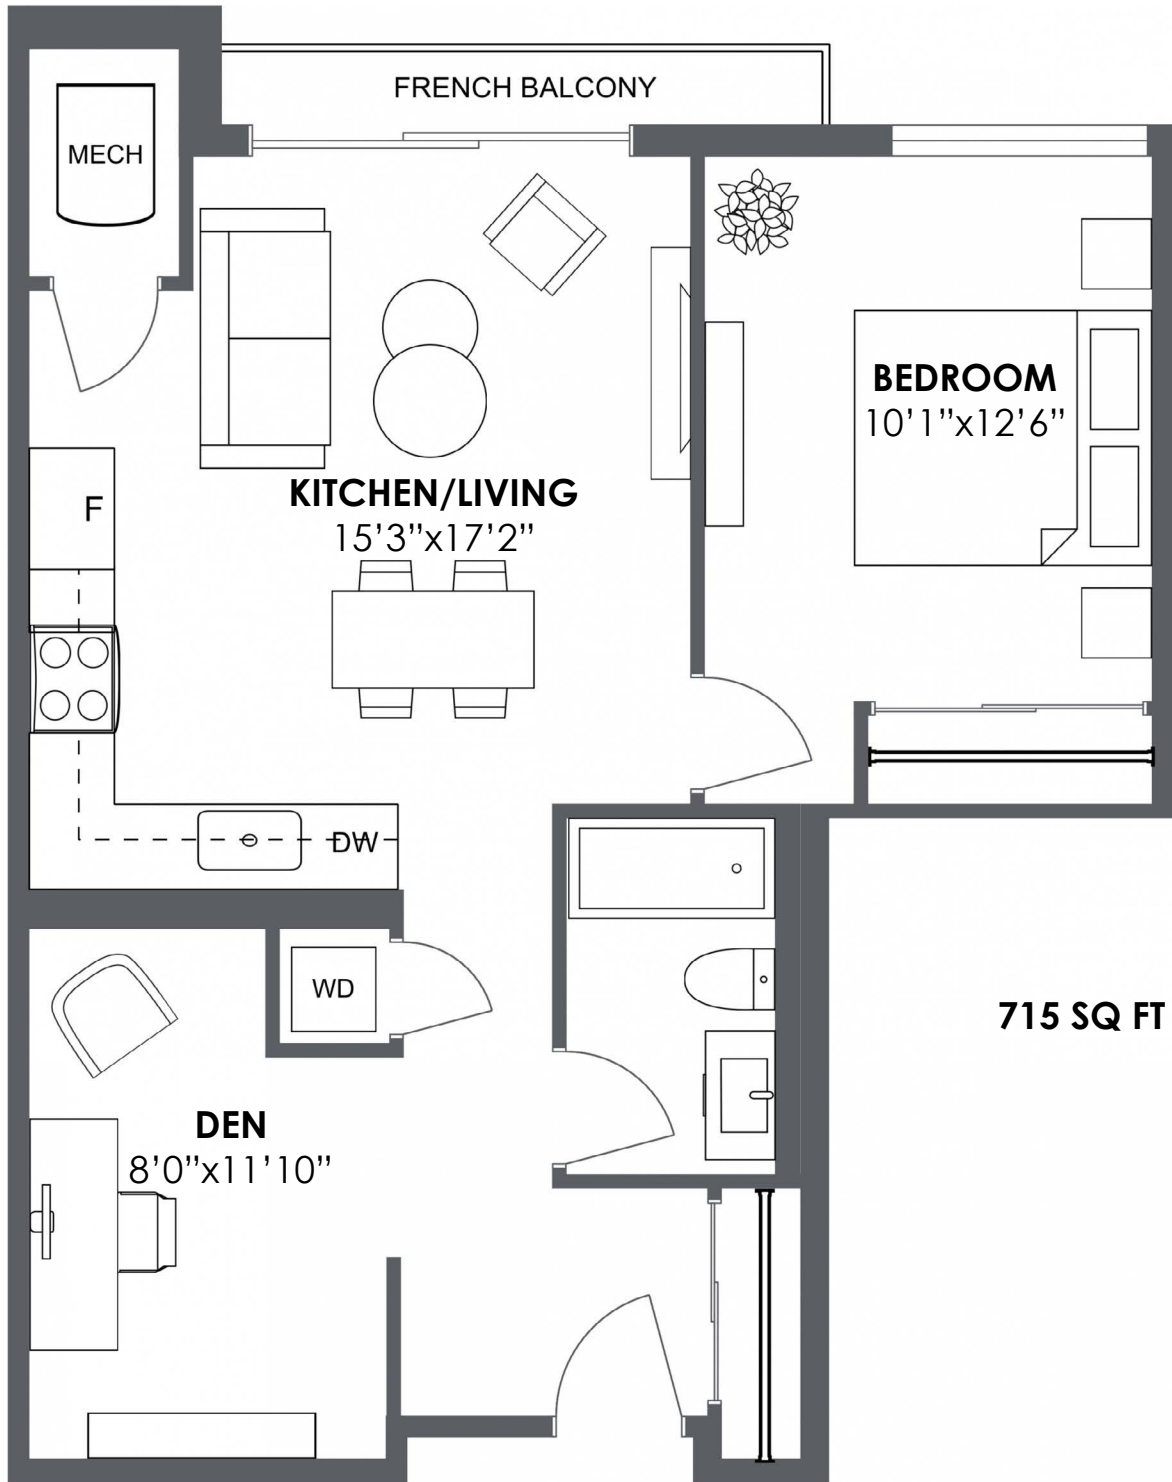

715 SQ FT

Signature Realty  
IND. OWNED & OPERATED BROKERAGE

*Karen*  
**MOLLARTEAM**  
BROKER

EXCEEDING YOUR EXPECTATIONS

416.443.0300 • karenmillarteam.com • karen@karenmillar.com

Prospective purchasers should satisfy themselves as the accuracy of the information contained in this feature sheet. All measurements are approximate. The statements contained herein are based on sources which we believe are reliable, but for which we assume no responsibility.