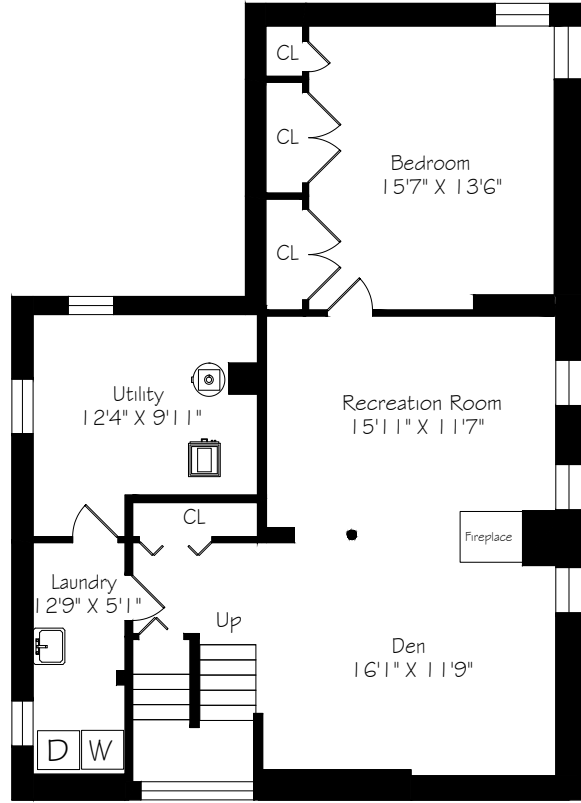

38 Addison Crescent

Main Floor
1168 Square Feet

Lower Level
1168 Square Feet

Second Floor
856 Square Feet