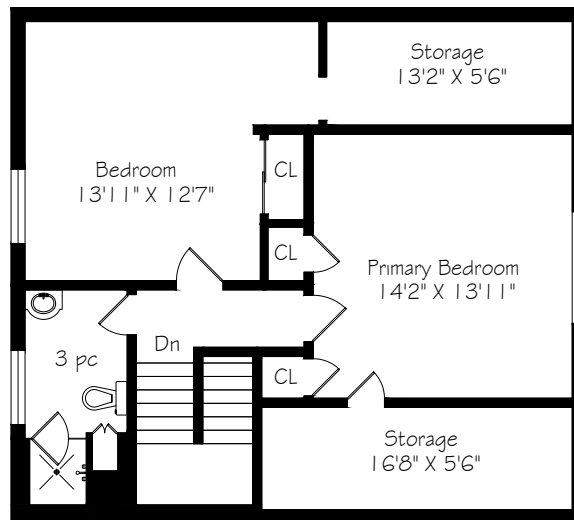

38 Addison Crescent

Main Floor
1168 Square Feet

Lower Level
1168 Square Feet

Second Floor
856 Square Feet