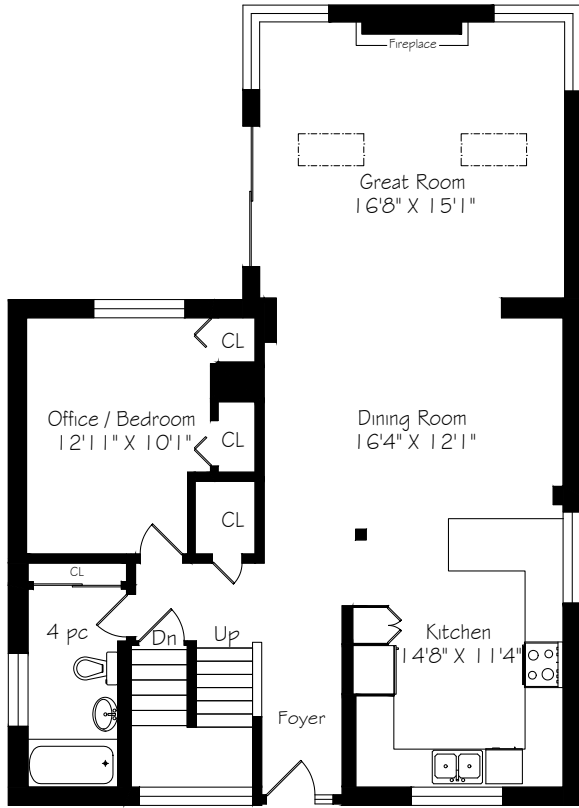

38 Addison Crescent

Main Floor
1168 Square Feet

Lower Level
1168 Square Feet

Second Floor
856 Square Feet