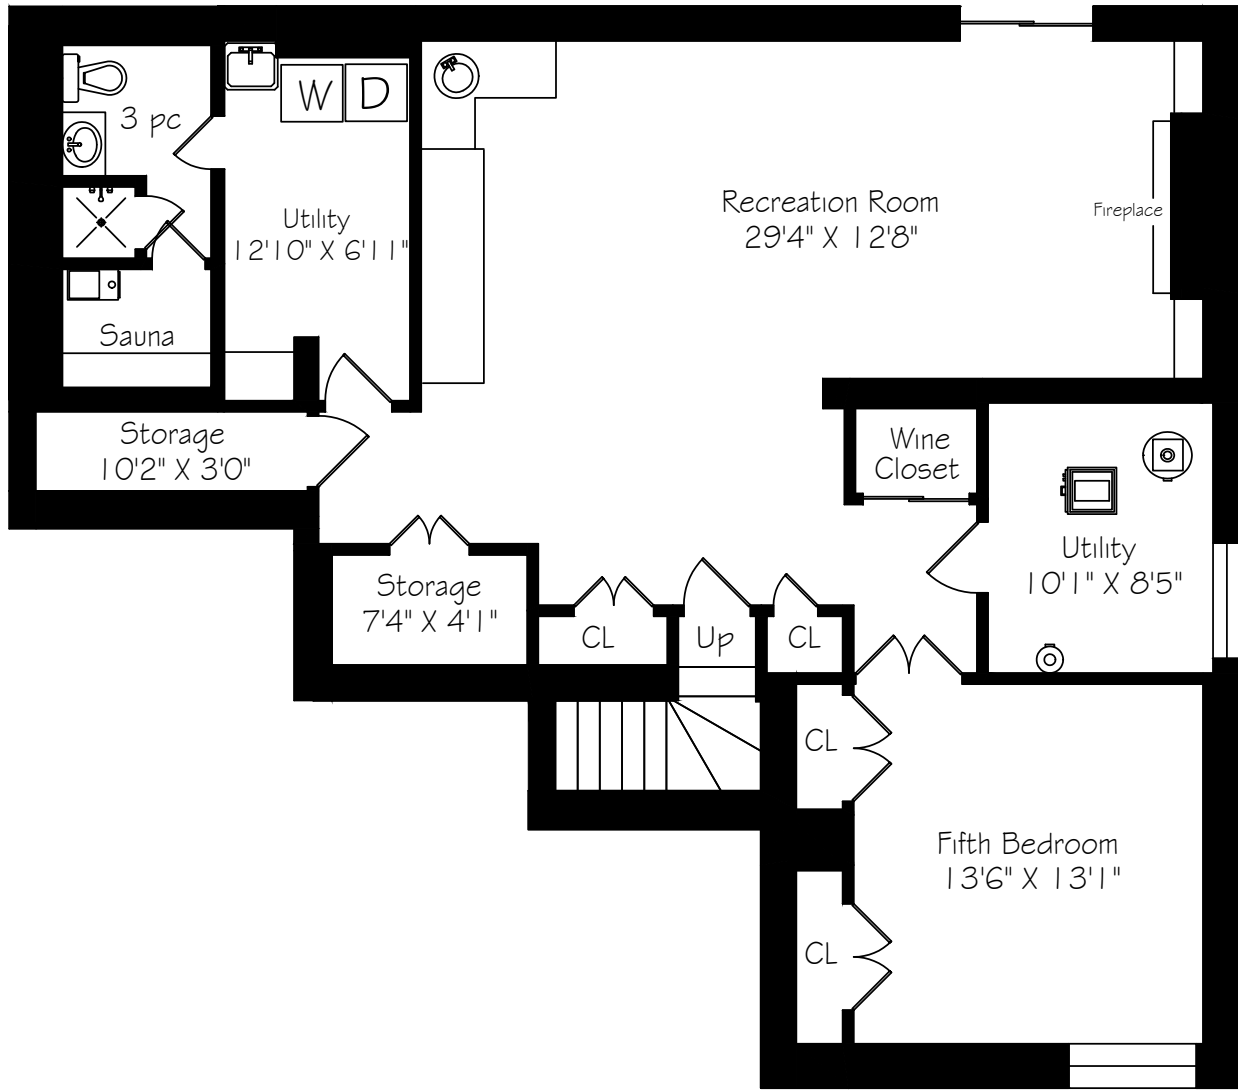

8 Swiftdale Place

Main Floor
1680 Square Feet

Measurements and Calculations are approximate
To be used as guidelines only

Second Floor
1488 Square Feet

Measurements and Calculations are approximate
To be used as guidelines only

Lower Level
1440 Square Feet

Measurements and Calculations are approximate
To be used as guidelines only