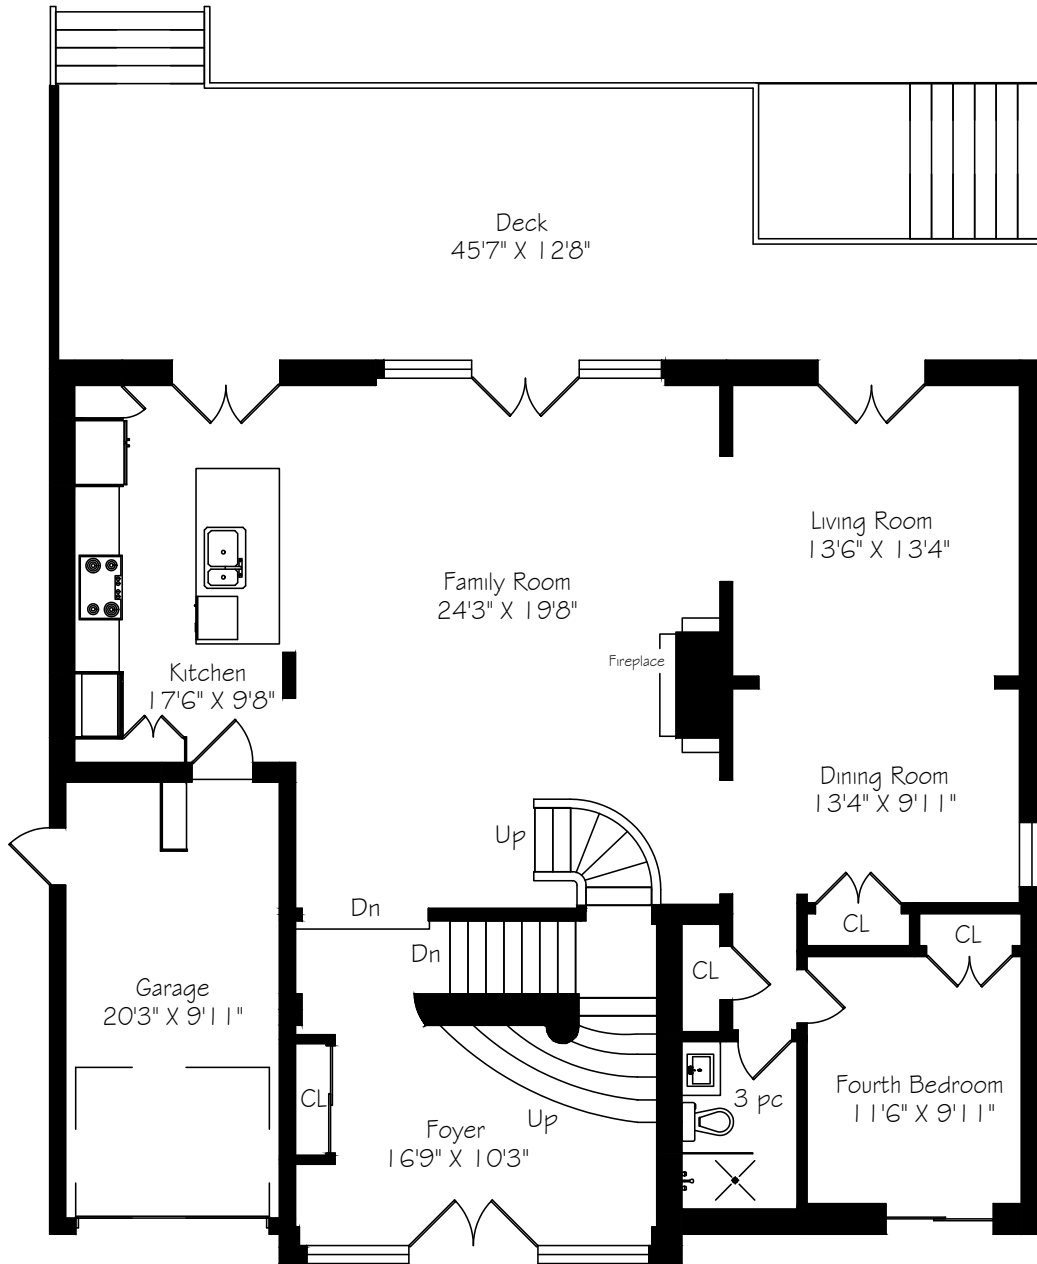

8 Swiftdale Place

Main Floor
1680 Square Feet

Measurements and Calculations are approximate
To be used as guidelines only

Second Floor
1488 Square Feet

Measurements and Calculations are approximate
To be used as guidelines only

Lower Level
1440 Square Feet

Measurements and Calculations are approximate
To be used as guidelines only