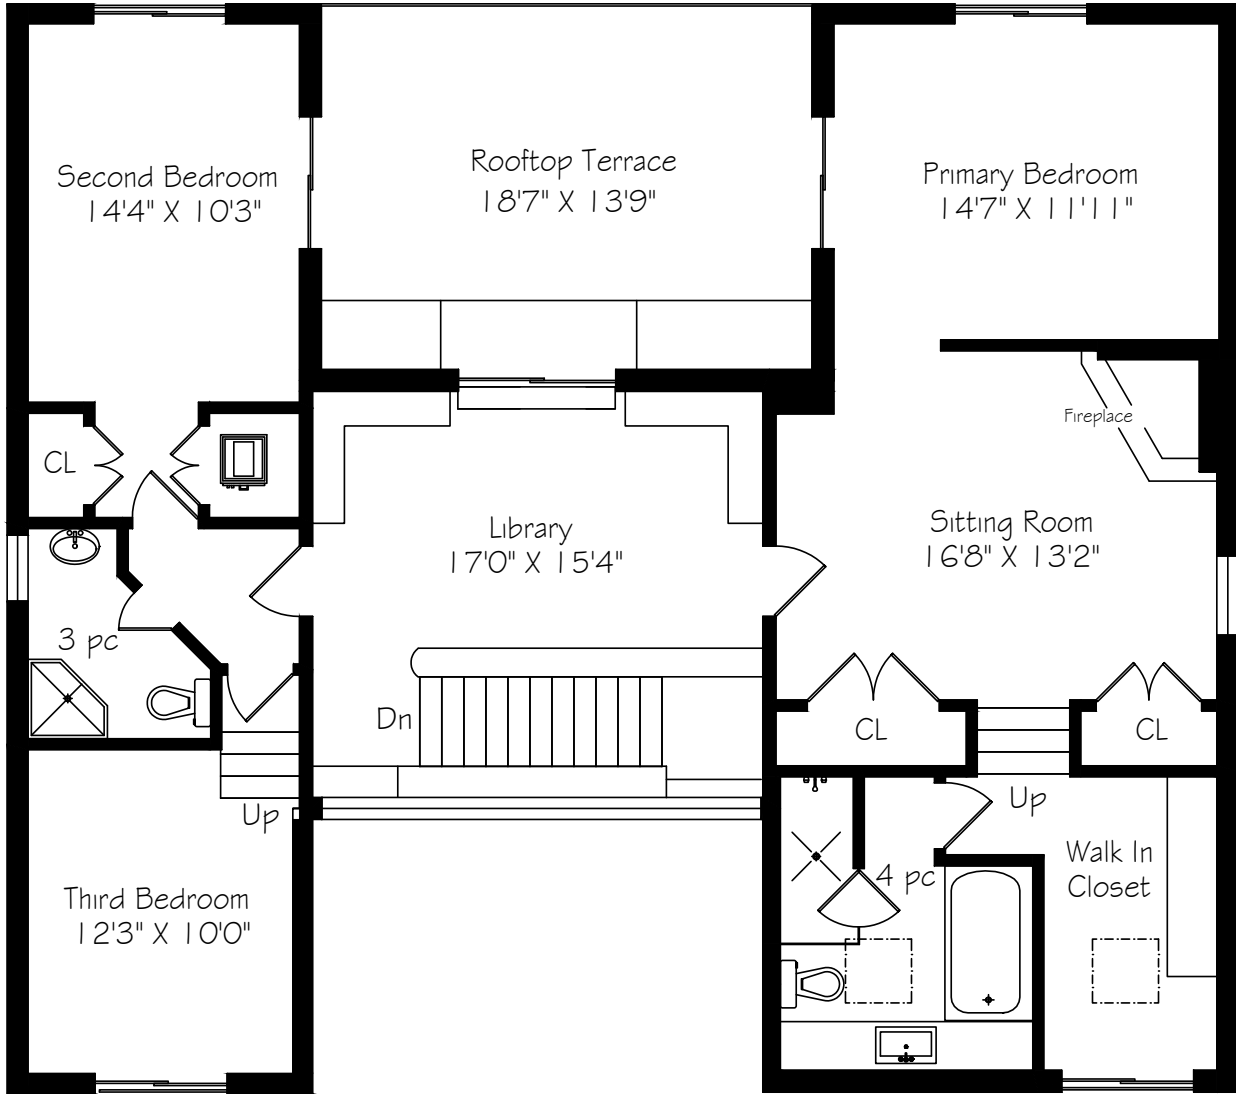

8 Swiftdale Place

Main Floor
1680 Square Feet

Measurements and Calculations are approximate
To be used as guidelines only

Second Floor
1488 Square Feet

Measurements and Calculations are approximate
To be used as guidelines only

Lower Level
1440 Square Feet

Measurements and Calculations are approximate
To be used as guidelines only