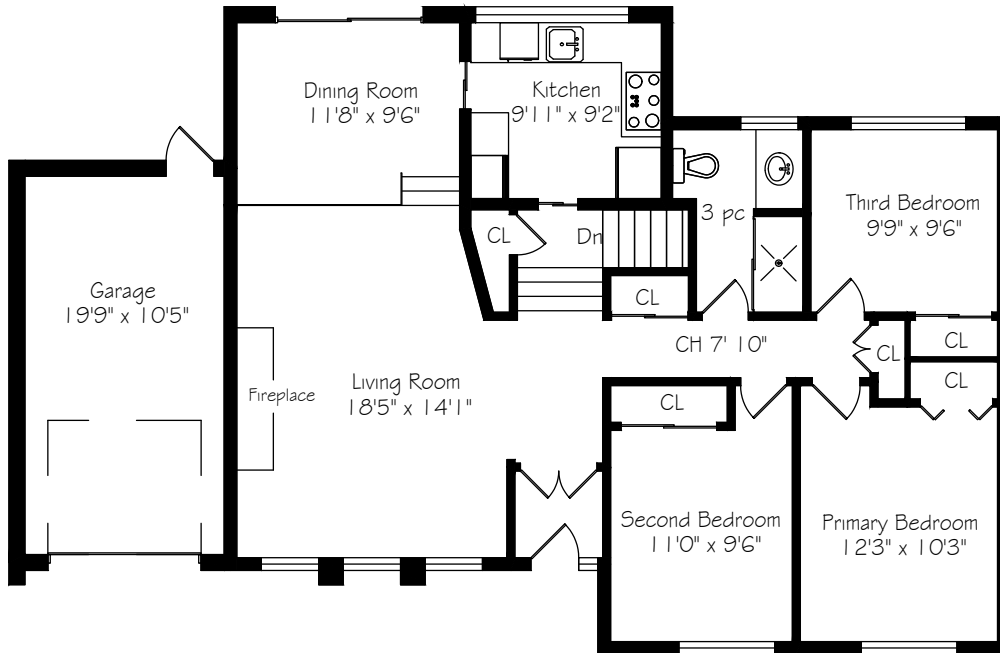

4 Legato Court

Main Floor
1202 Square Feet

Measurements and Calculations are approximate
To be used as guidelines only

Lower Level
1202 Square Feet

Measurements and Calculations are approximate
To be used as guidelines only