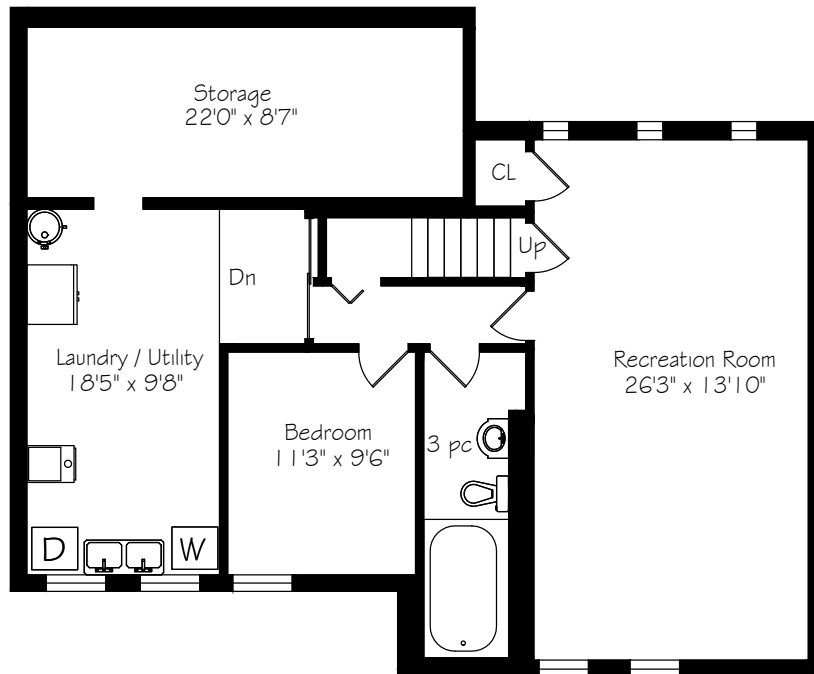

4 Legato Court

Main Floor
1202 Square Feet

Measurements and Calculations are approximate
To be used as guidelines only

Lower Level
1202 Square Feet

Measurements and Calculations are approximate
To be used as guidelines only