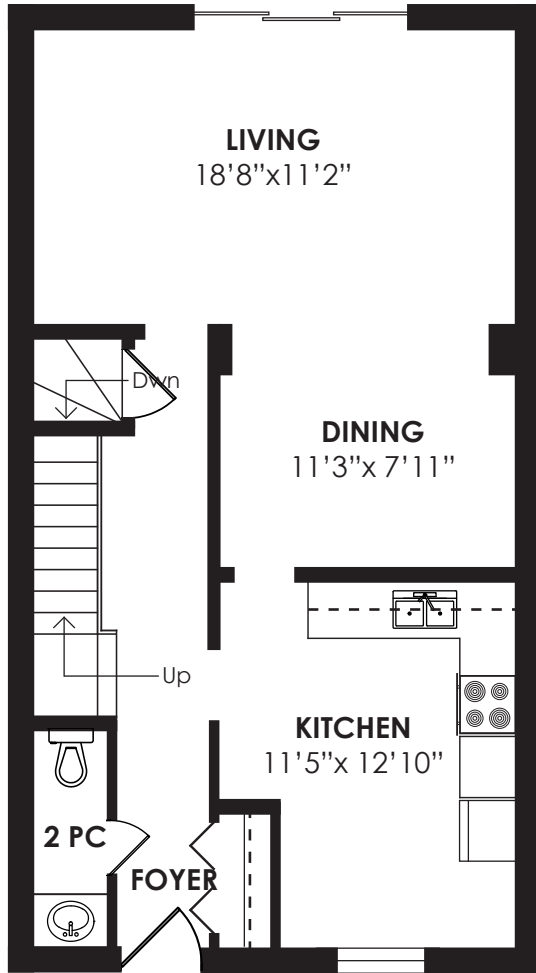

57 Stonedale Placeway

MAIN FLOOR 700 SQ FT

2ND FLOOR 700 SQ FT

BASEMENT 475 SQ FT