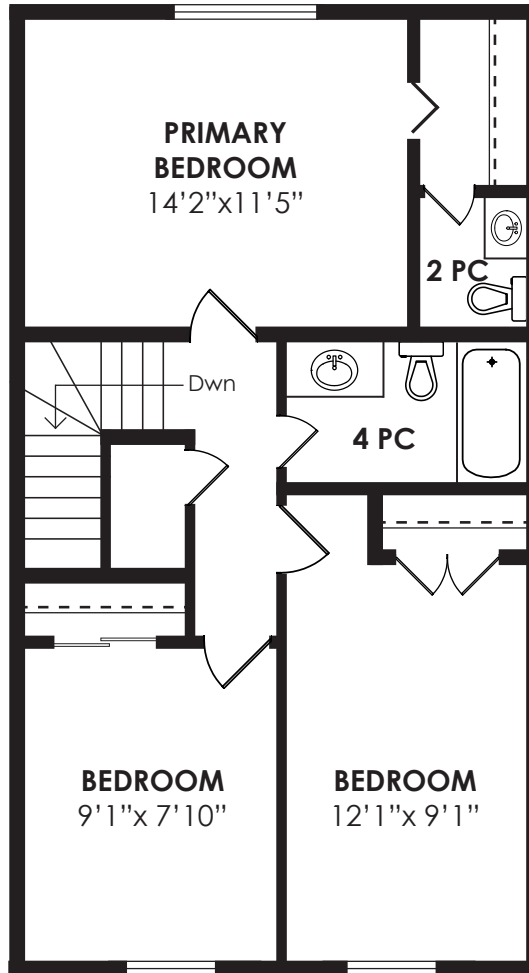

57 Stonedale Placeway

MAIN FLOOR 700 SQ FT

2ND FLOOR 700 SQ FT

BASEMENT 475 SQ FT