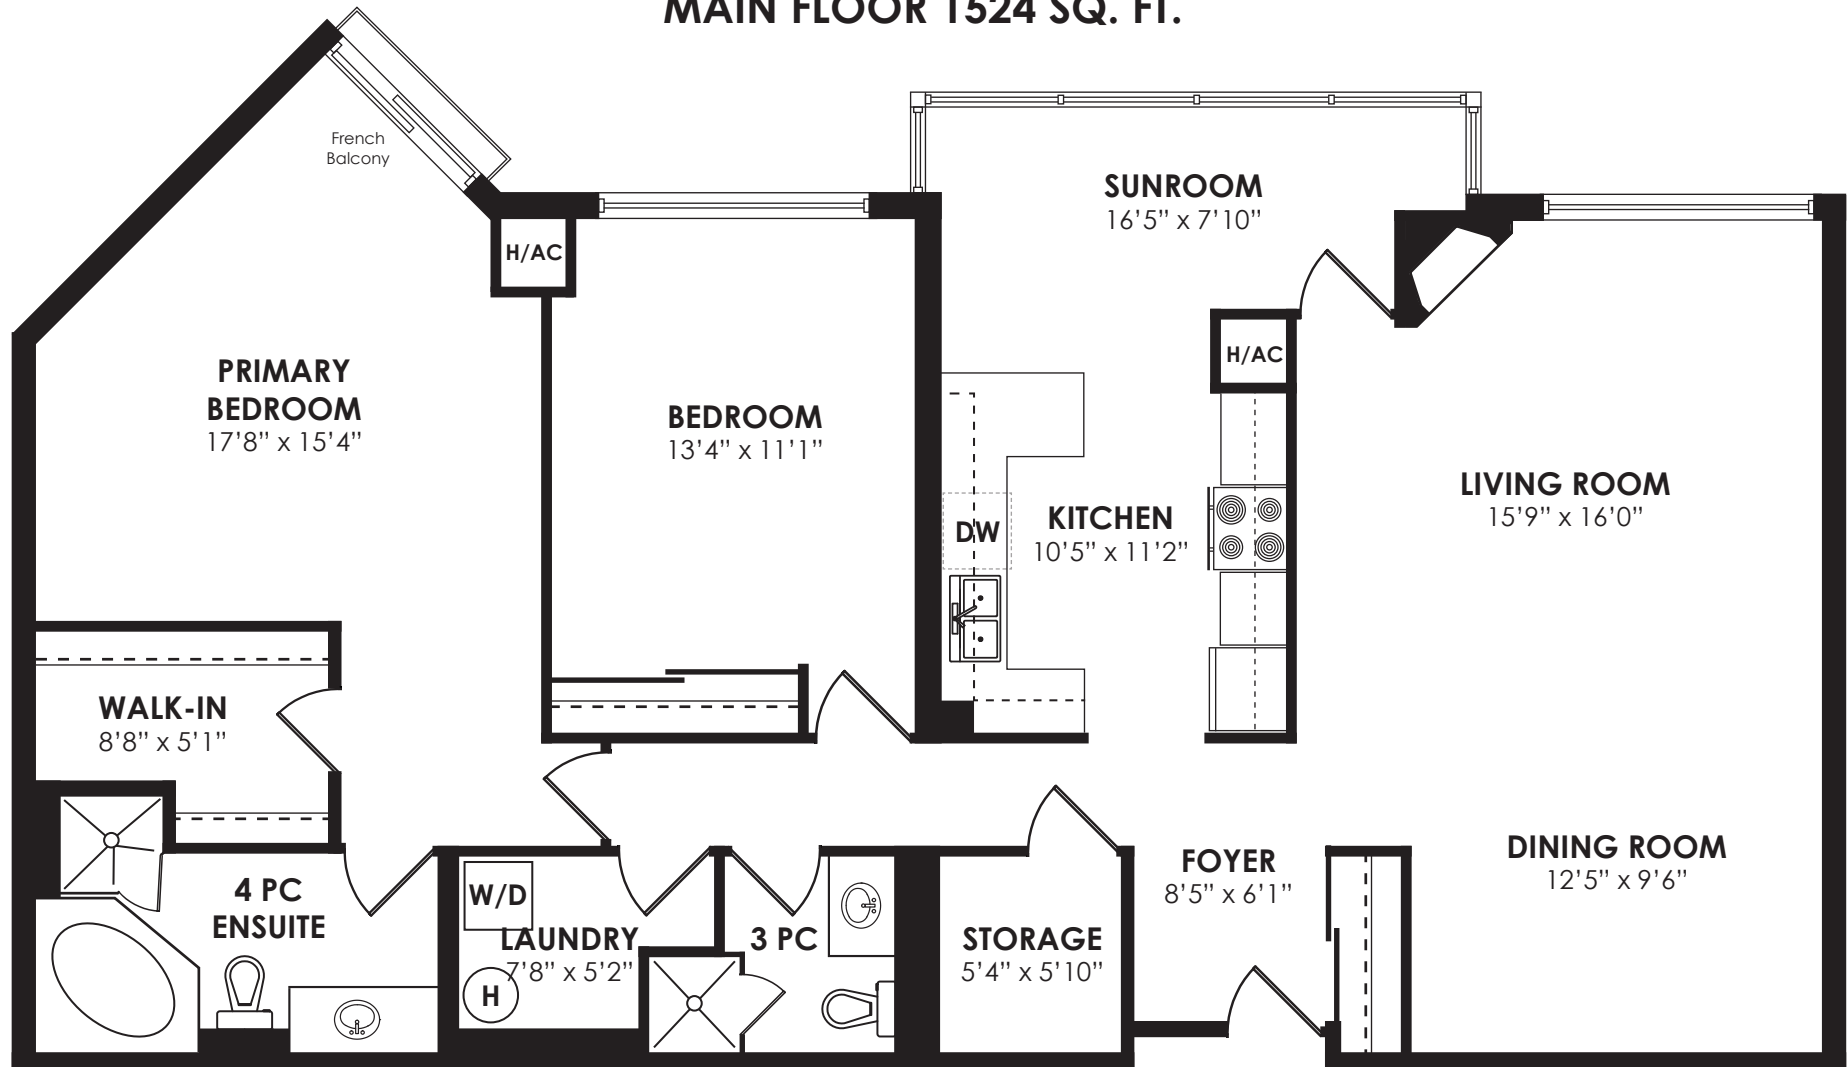

810-18 Concorde Place

MAIN FLOOR 1524 SQ. FT.

Prospective purchasers should satisfy themselves as the accuracy of the information contained in this feature sheet. All measurements are approximate. The statements contained herein are based on sources which we believe are reliable, but for which we assume no responsibility.