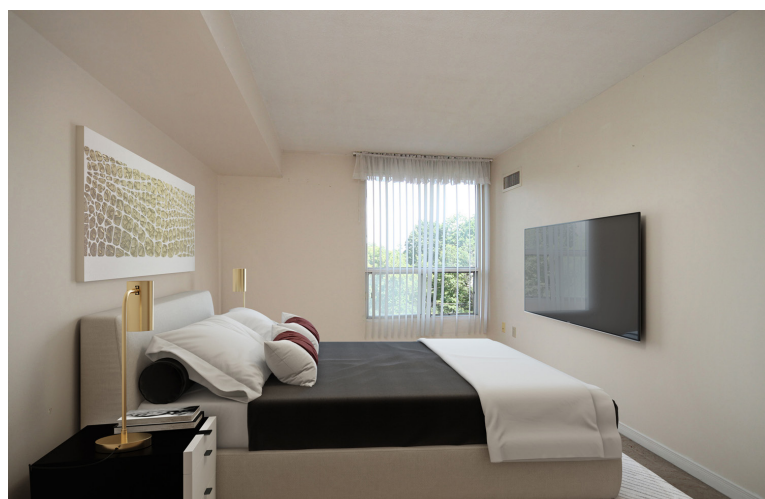

— WELCOME TO —
5 Concorde Place
 SUITE 311

TAXES: \$2,129.62/2022 **BEDROOMS:** 2 + 1 **PARKING:** 1 underground spot #1C131
LOCKER: 1 (3C68) **BATHROOMS:** 1x4, 1x3 **POSSESSION:** immediate/TBA
MAINTENANCE FEES: \$798.66/mo (includes: water, common elements, building insurance & parking)

FOYER

- Wall-to-wall, floor-to-ceiling sliding mirrored closet

KITCHEN

- Stone backsplash
- Built-in hood range
- Built-in GE dishwasher
- Moffat stove
- Frigidaire fridge

LIVING/DINING ROOM

- Open concept
- Broadloom
- Two wall sconces
- Two built-in floating shelves
- Overlooks ravine

SUNROOM

- Terrace door entry
- Wall-to-wall, floor-to-ceiling windows
- Broadloom

PRIMARY BEDROOM

- Broadloom
- Two double closets
- Linen closet with built-in shelving
- Oversized window overlooks ravine

3 PIECE BATHROOM

- Walk-in shower
- Built-in storage cabinet
- Free standing storage unit

LAUNDRY ROOM

- Stacked Whirlpool washer & dryer
- Built-in shelves

AMENITIES

- Concierge/Security
- Tennis courts
- Gym
- Library
- Party room
- Visitor parking
- Guest suites
- Indoor pool
- Squash/racket courts