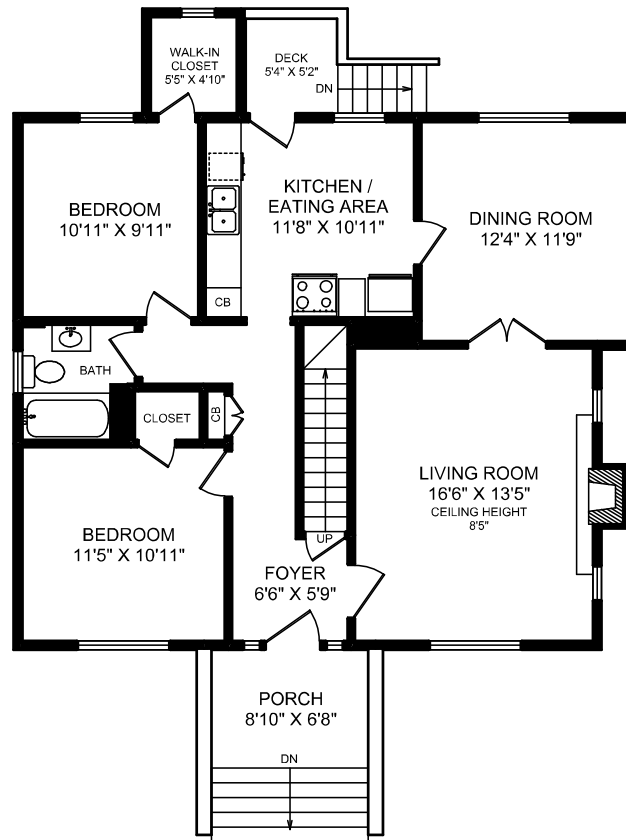

UPPER FLOOR

MAIN FLOOR

LOWER FLOOR

AREA		SQ FT	
FLOOR	FINISHED	UNFINISHED	TOTAL
MAIN	1067	0	1067
UPPER	468	0	468
LOWER	977	0	977
TOTAL	2512	0	2512
GARAGE		210	
ATTIC STORAGE		96	
DECK		48	
PORCH		113	
CRAWLSPACE		57	

217 / 221 WEST 16TH AVENUE
 THIS DOCUMENT PREPARED FOR THE EXCLUSIVE USE OF
KEN STEF

MEASURED SEPTEMBER 16, 2015 BY JUSTIN GREENWOOD

All information furnished regarding this property is from sources deemed reliable but no warranty or representation is made to the accuracy thereof.