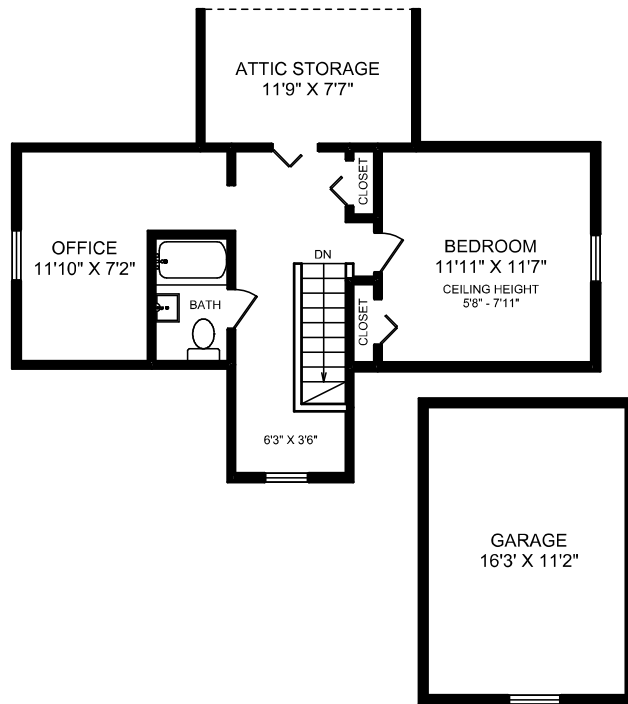

UPPER FLOOR

MAIN FLOOR

LOWER FLOOR

AREA		SQ FT	
FLOOR	FINISHED	UNFINISHED	TOTAL
MAIN	1067	0	1067
UPPER	468	0	468
LOWER	977	0	977
TOTAL	2512	0	2512
GARAGE		210	
ATTIC STORAGE		96	
DECK		48	
PORCH		113	
CRAWLSPACE		57	

217 / 221 WEST 16TH AVENUE
 THIS DOCUMENT PREPARED FOR THE EXCLUSIVE USE OF
KEN STEF

MEASURED SEPTEMBER 16, 2015 BY JUSTIN GREENWOOD

All information furnished regarding this property is from sources deemed reliable but no warranty or representation is made to the accuracy thereof.