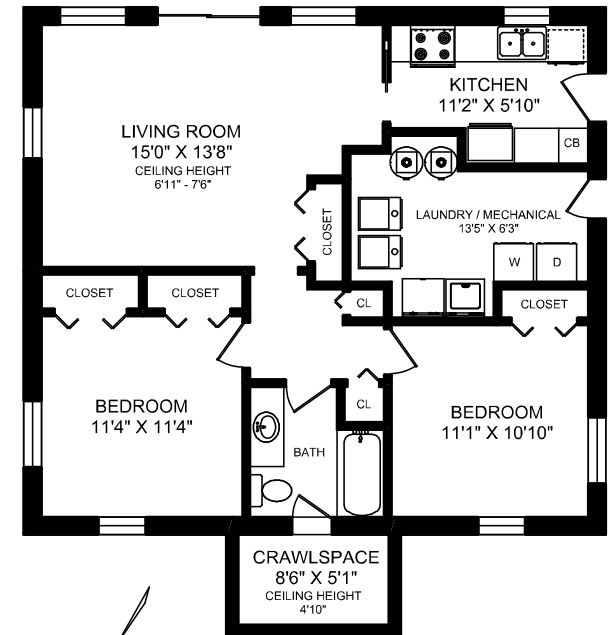

UPPER FLOOR

MAIN FLOOR

LOWER FLOOR

AREA		SQ FT	
FLOOR	FINISHED	UNFINISHED	TOTAL
MAIN	1067	0	1067
UPPER	468	0	468
LOWER	977	0	977
TOTAL	2512	0	2512
GARAGE		210	
ATTIC STORAGE		96	
DECK		48	
PORCH		113	
CRAWLSPACE		57	

217 / 221 WEST 16TH AVENUE
 THIS DOCUMENT PREPARED FOR THE EXCLUSIVE USE OF
KEN STEF

MEASURED SEPTEMBER 16, 2015 BY JUSTIN GREENWOOD

All information furnished regarding this property is from sources deemed reliable but no warranty or representation is made to the accuracy thereof.