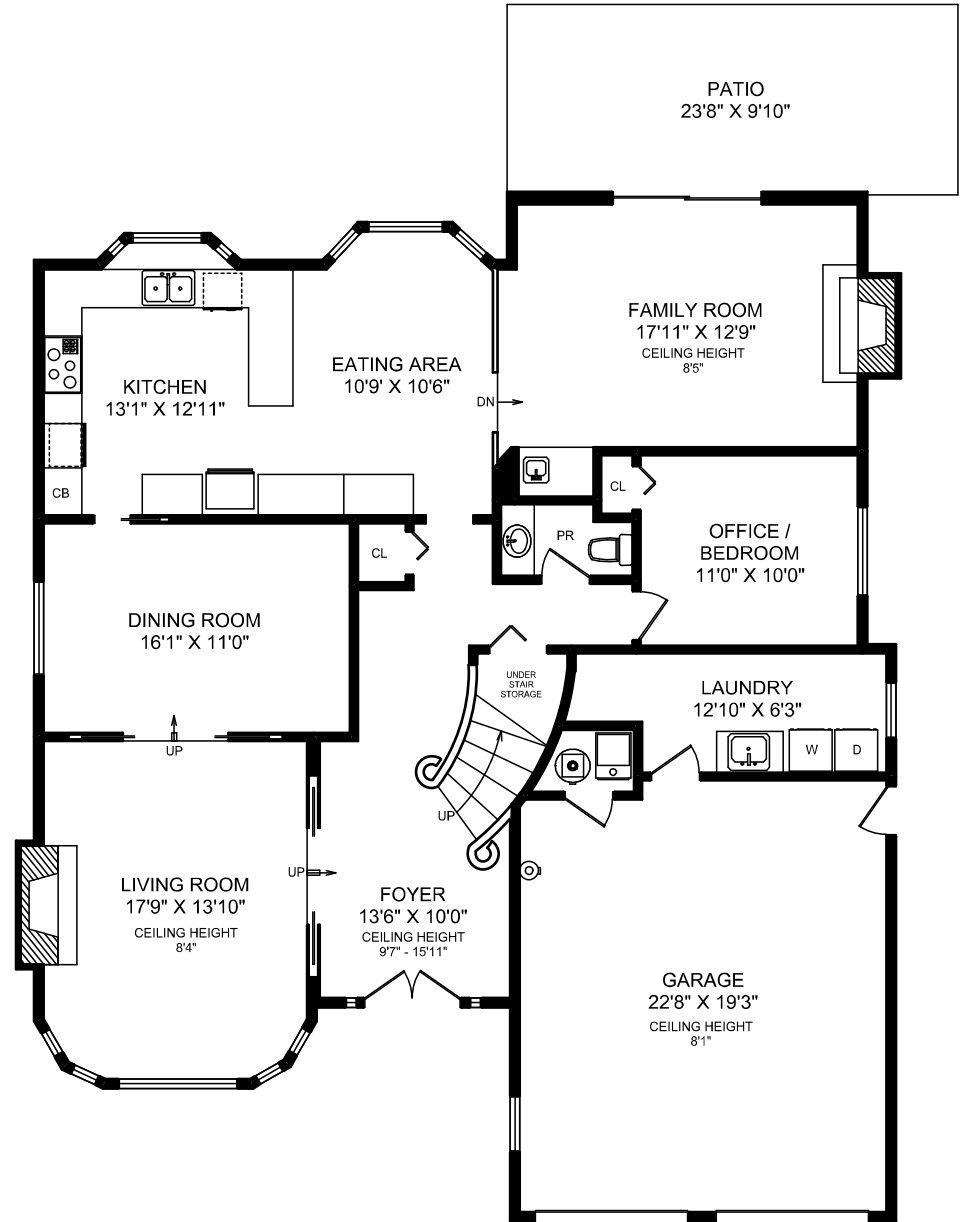

UPPER FLOOR

MAIN FLOOR

AREA	SQ FT		
FLOOR	FINISHED	UNFINISHED	TOTAL
MAIN	1662	0	1662
UPPER	1536	0	1536
TOTAL	3198	0	3198
GARAGE		457	
PATIO		232	

7131 LEDWAY ROAD
THIS DOCUMENT PREPARED FOR THE EXCLUSIVE USE OF
KEN STEF

MEASURED AUGUST 25, 2015 BY JUSTIN GREENWOOD

All information furnished regarding this property is from sources deemed reliable but no warranty or representation is made to the accuracy thereof.

866.388.6998 orders@realfotovancouver.com