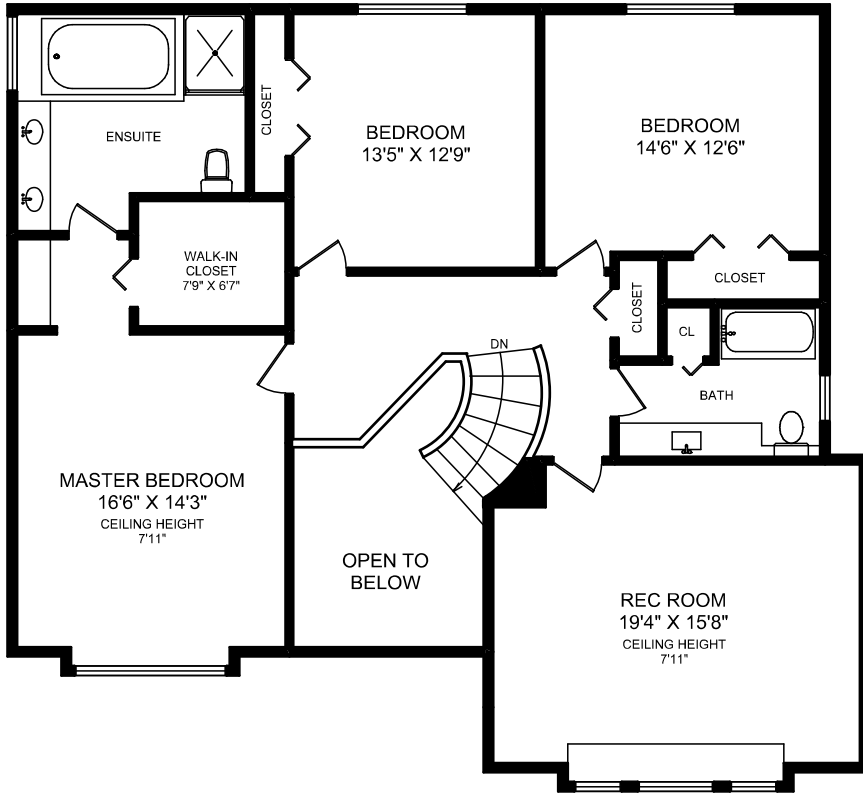

UPPER FLOOR

MAIN FLOOR

AREA	SQ FT		
FLOOR	FINISHED	UNFINISHED	TOTAL
MAIN	1662	0	1662
UPPER	1536	0	1536
TOTAL	3198	0	3198
GARAGE		457	
PATIO		232	

7131 LEDWAY ROAD
THIS DOCUMENT PREPARED FOR THE EXCLUSIVE USE OF
KEN STEF

MEASURED AUGUST 25, 2015 BY JUSTIN GREENWOOD

All information furnished regarding this property is from sources deemed reliable but no warranty or representation is made to the accuracy thereof.

866.388.6998 orders@realfotovancouver.com