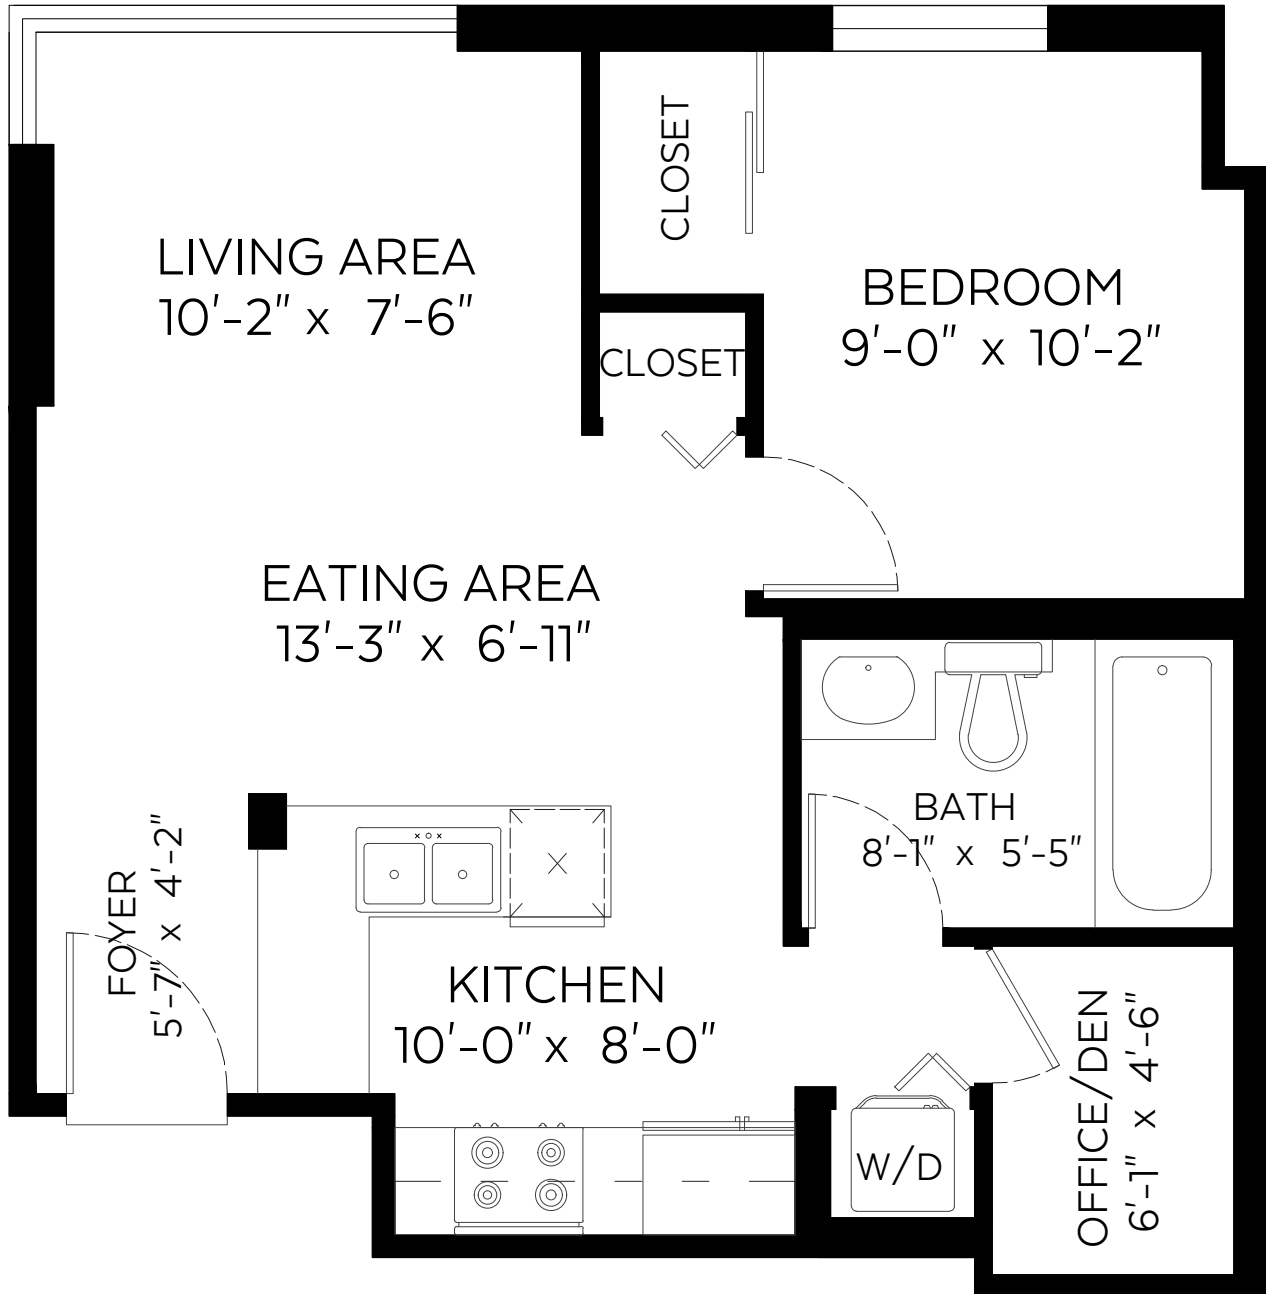

KEN STEF

PERSONAL REAL ESTATE CORPORATION

778.980.0066

kenneth@kenstef.com

www.kenstef.com

#2701-1331 West Georgia Street,
Vancouver, B.C.

Main Floor:

530 sq.ft.

SCALE

RE/MAX
CREST REALTY

Valid Until: December 13, 2021

360hometours.ca
since 2006