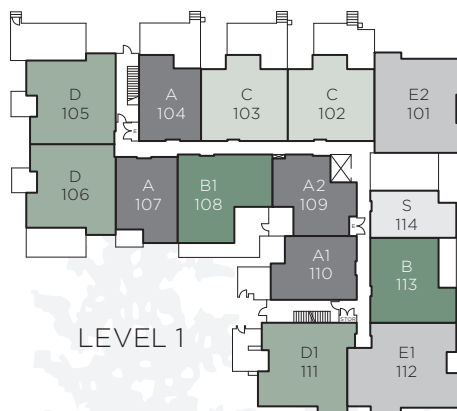

## TALUSWOOD

AT TIMBER COURT

EAST 27<sup>TH</sup> STREET

LEVEL 4

LEVEL 5

- A SERIES  
1 Bedroom
- B SERIES  
2 Bedroom
- C SERIES  
2 Bedroom
- D SERIES  
2 Bedroom
- E SERIES  
3 Bedroom  
3 Bedroom + Den
- S SERIES  
Studio

LIBRARY LANE

LEVEL 2

LEVEL 3

GROUND LEVEL

LEVEL 1

# TALUSWOOD

AT TIMBER COURT

D

2 Bedroom, 2 Bathroom  
Approx. 990 Sq.Ft.