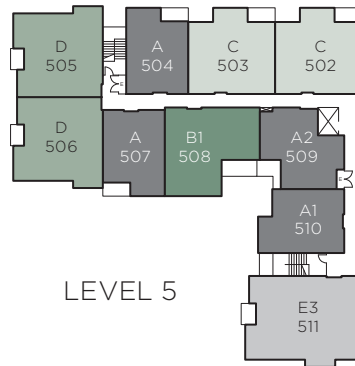

# NORTH BUILDING

## TALUSWOOD

AT TIMBER COURT

EAST 27<sup>TH</sup> STREET

LEVEL 4

LEVEL 5

- A SERIES  
1 Bedroom
- B SERIES  
2 Bedroom
- C SERIES  
2 Bedroom
- D SERIES  
2 Bedroom
- E SERIES  
3 Bedroom  
3 Bedroom + Den
- S SERIES  
Studio

LIBRARY LANE

LEVEL 2

LEVEL 3

GROUND LEVEL

LEVEL 1

# TALUSWOOD

AT TIMBER COURT

D

2 Bedroom, 2 Bathroom  
Approx. 990 Sq.Ft.