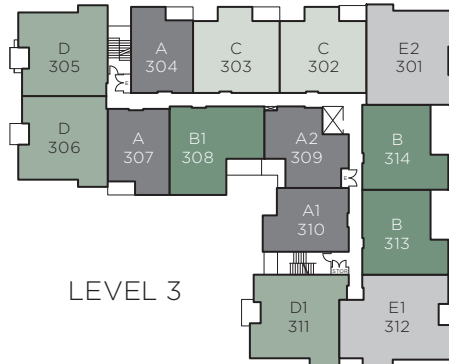

## TALUSWOOD

AT TIMBER COURT

EAST 27<sup>TH</sup> STREET

LEVEL 4

LEVEL 5

- A SERIES  
1 Bedroom
- B SERIES  
2 Bedroom
- C SERIES  
2 Bedroom
- D SERIES  
2 Bedroom
- E SERIES  
3 Bedroom  
3 Bedroom + Den
- S SERIES  
Studio

LIBRARY LANE

LEVEL 2

LEVEL 3

GROUND LEVEL

LEVEL 1

# TALUSWOOD

AT TIMBER COURT

D

2 Bedroom, 2 Bathroom  
Approx. 990 Sq.Ft.