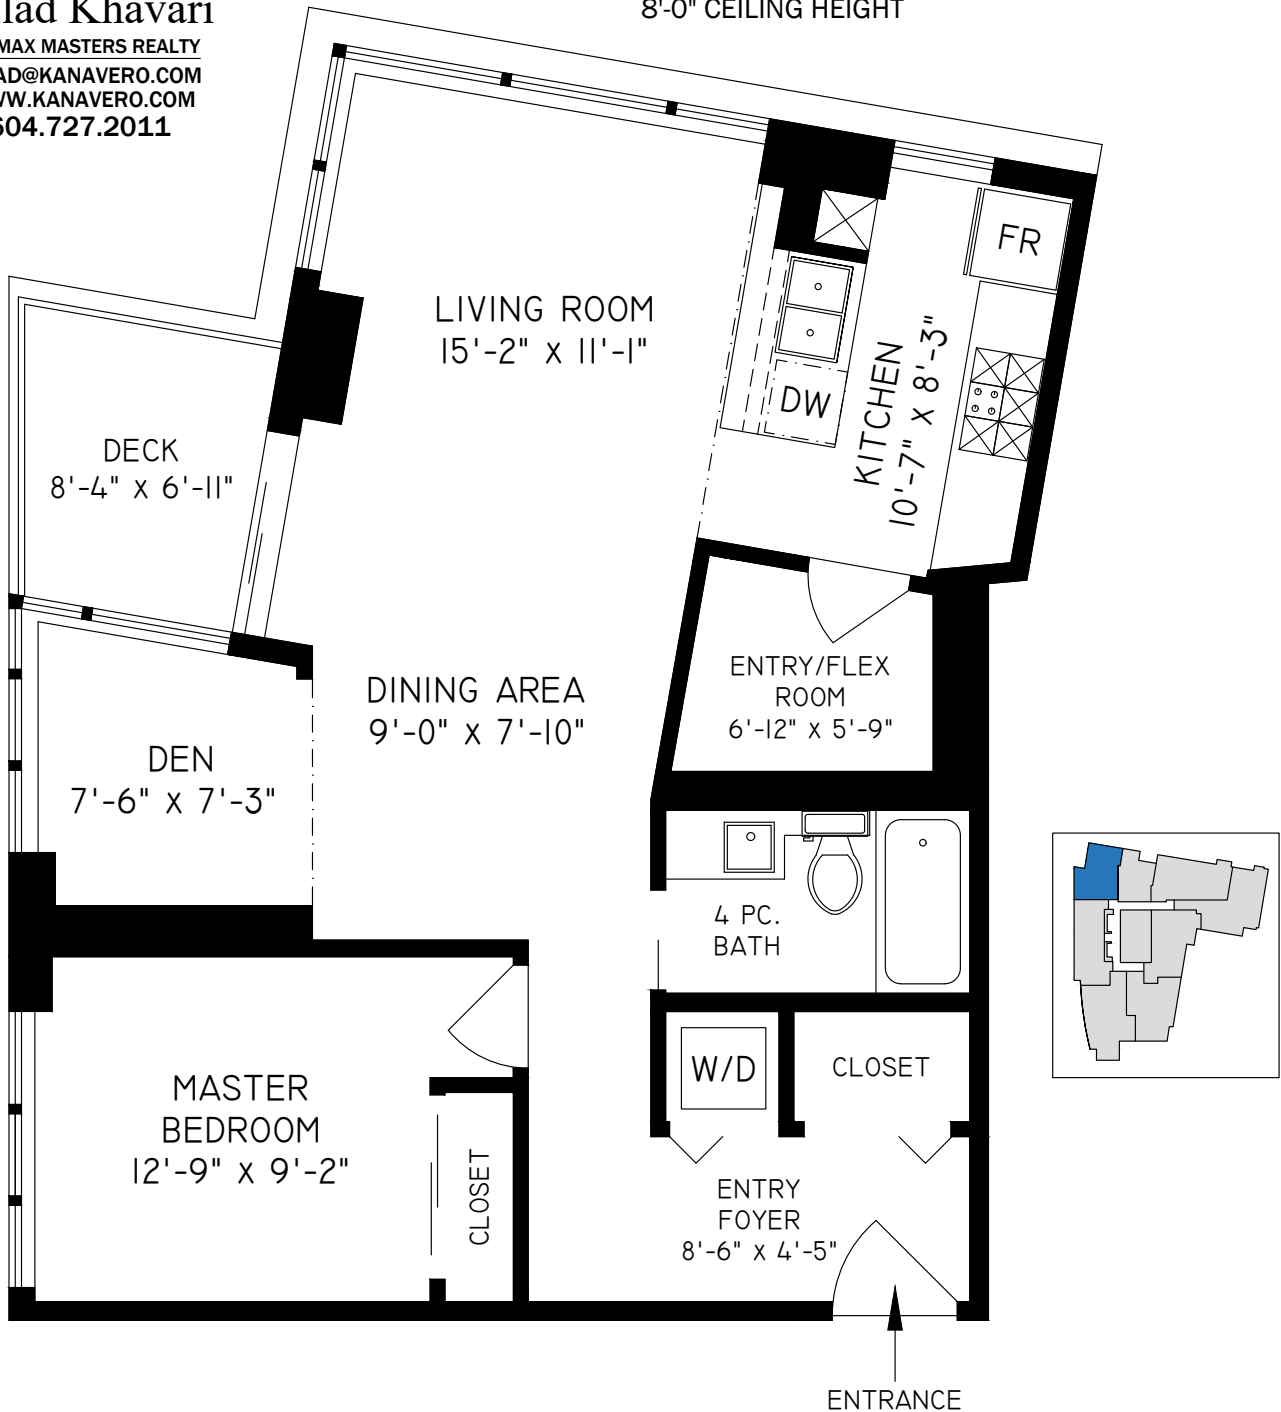

Iman Moghadam

RE/MAX MASTERS REALTY
IMAN@KANAVERO.COM
WWW.KANAVERO.COM
604.721.6209

Milad Khavari

RE/MAX MASTERS REALTY
MILAD@KANAVERO.COM
WWW.KANAVERO.COM
604.727.2011

#606 - 33 SMITHE STREET

VANCOUVER

772 SQ. FT.

8'-0" CEILING HEIGHT

ENTRANCE

FLOOR	AREA (SQ. FT.)	
	FINISHED	BALCONY
SIXTH	772	56