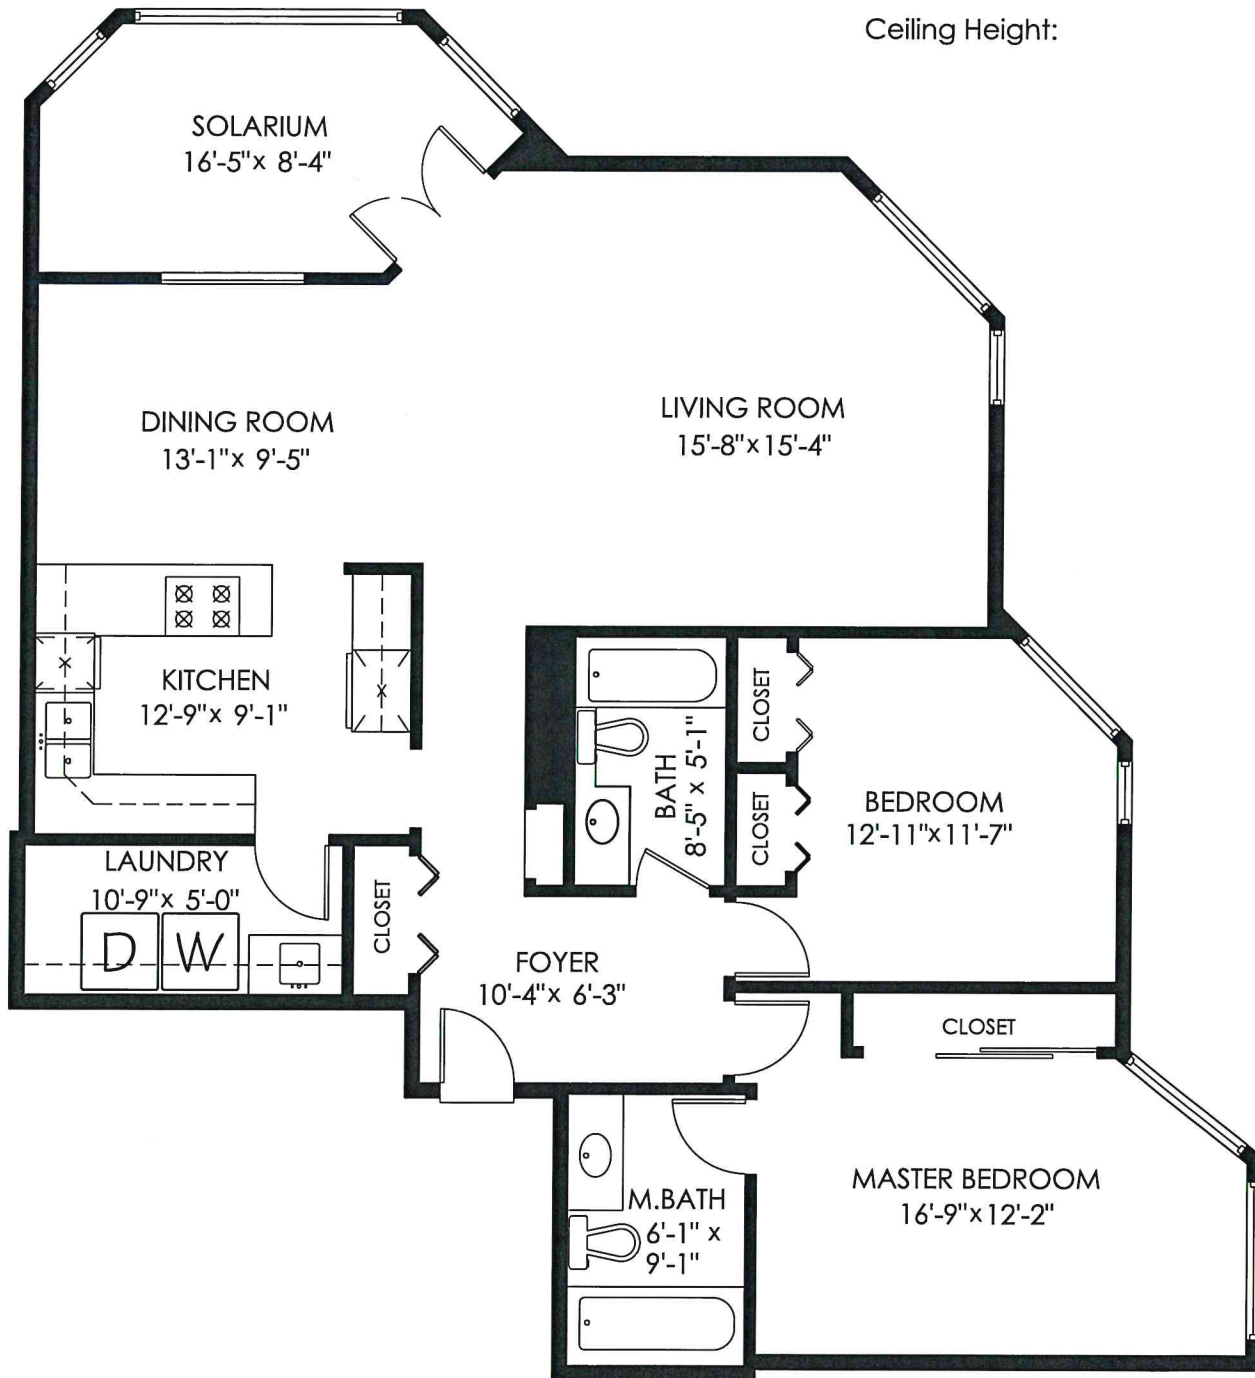

# 404-738 Broughton St, Vancouver

Floor Area: 1,364 sq.ft.

Ceiling Height: 8'-4"

MEASURED ON: (2022-03-18)

info@pixlworks.com www.pixlworks.com 604.329.5788

E&O Insured. Total square foot calculated to gross unit area. SQFT based on interior measurements to exterior walls, not taken from original blueprints, may include unfinished area. This is for marketing purposes only and is not intended for architectural/construction use. All details, sizes & placements should be considered approximate within +/- 2% tolerance.