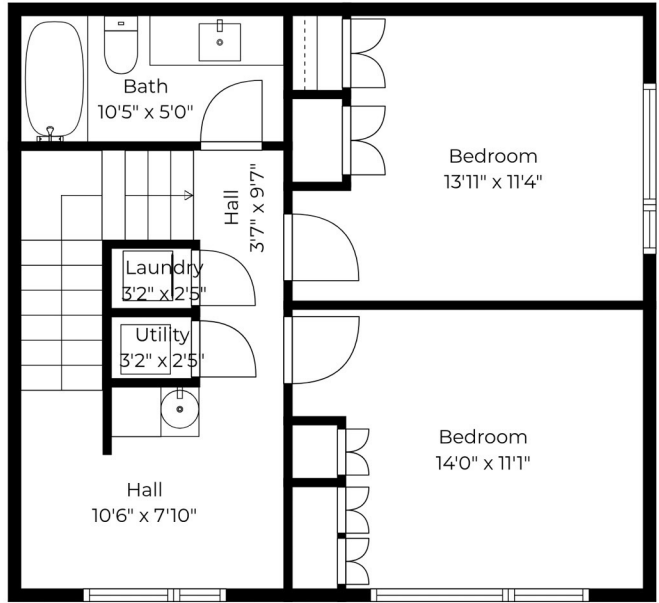

KHAVARI

#1 2438 EAST 20TH AVENUE
VANCOUVER, BC
TOTAL INTERIOR: 1,495 SQ.FT.

TOTAL INTERIOR: 1,495 SQ.FT.

Floor 1: 494 SqFt
 Floor 2: 614 SqFt
 Floor 3: 387 SqFt

Patio: 199 SqFt
 Porch: 92 SqFt
 Balcony: 62 SqFt
 Storage: 33 SqFt