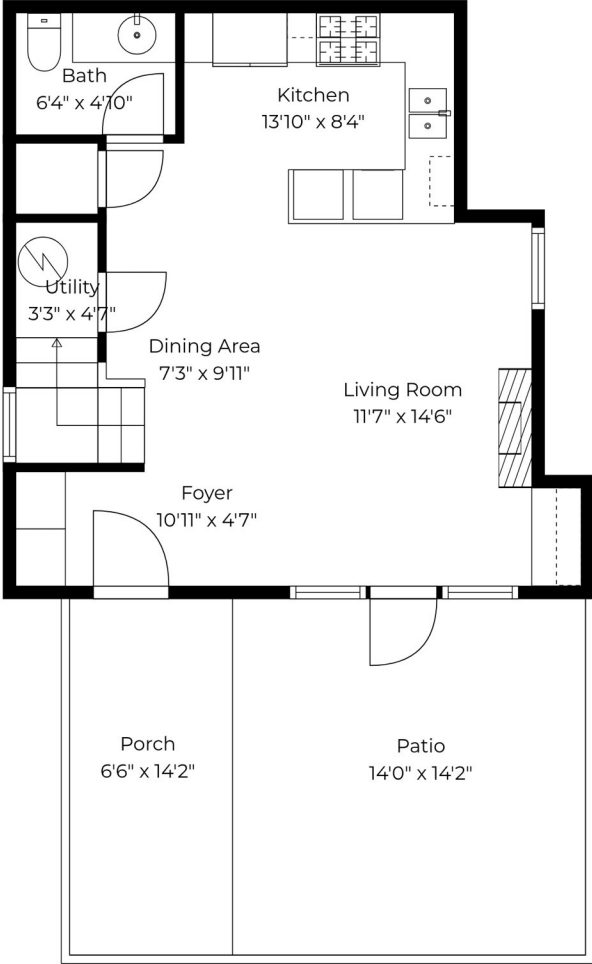

KHAVARI

#1 2438 EAST 20TH AVENUE
VANCOUVER, BC
TOTAL INTERIOR: 1,495 SQ.FT.

TOTAL INTERIOR: 1,495 SQ.FT.

Floor 1: 494 SqFt
 Floor 2: 614 SqFt
 Floor 3: 387 SqFt

Patio: 199 SqFt
 Porch: 92 SqFt
 Balcony: 62 SqFt
 Storage: 33 SqFt