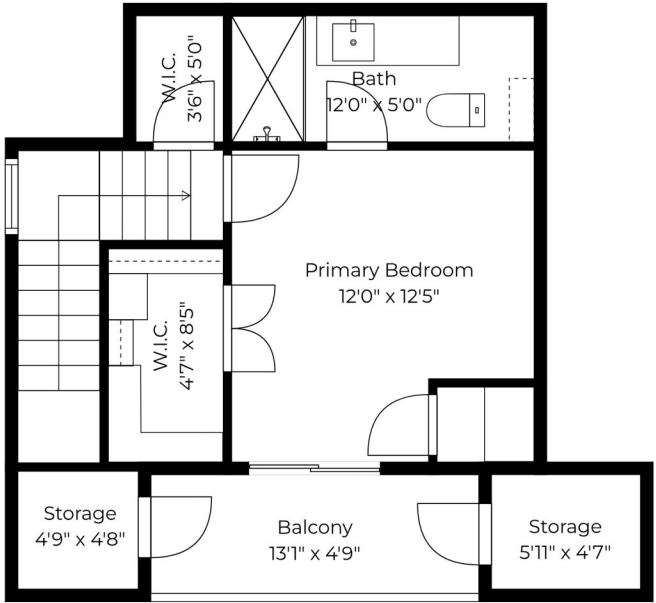

KHAVARI

#1 2438 EAST 20TH AVENUE
VANCOUVER, BC
TOTAL INTERIOR: 1,495 SQ.FT.

TOTAL INTERIOR: 1,495 SQ.FT.

Floor 1: 494 SqFt
 Floor 2: 614 SqFt
 Floor 3: 387 SqFt

Patio: 199 SqFt
 Porch: 92 SqFt
 Balcony: 62 SqFt
 Storage: 33 SqFt