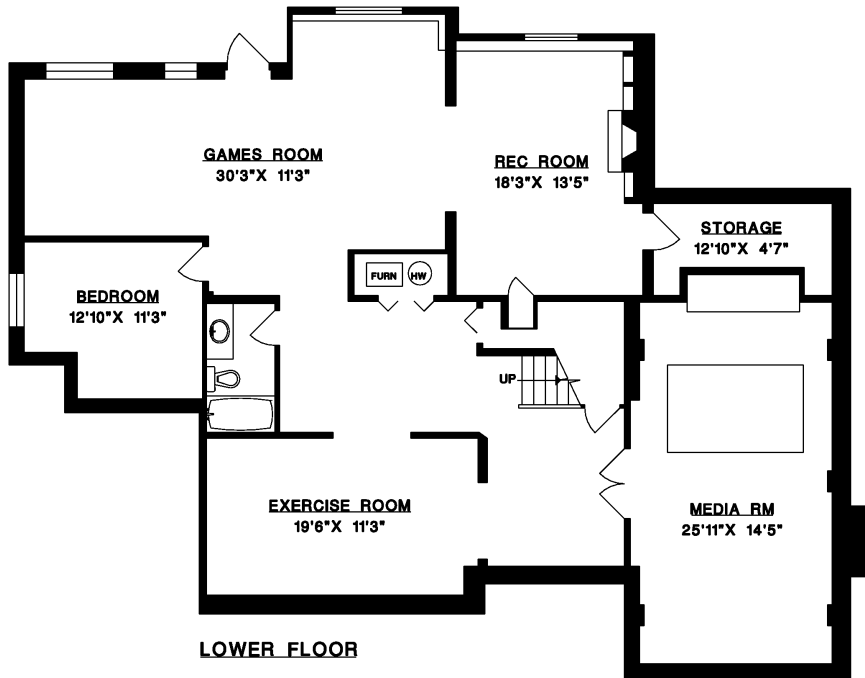

MAIN FLOOR

LOWER FLOOR

UPPER FLOOR

LANCE PHILLIPS

A Trusted Name

6 0 4 . 9 2 4 . 8 2 8 2

Sussex

LANCE@LANCPhillipsANDCO.COM | WWW.LANCEPHILLIPS.COM
Lance Phillips Personal Real Estate Corporation

76 Glengarry Crescent West Vancouver

	SQ.FT.
main floor	2193
upper floor	1508
lower floor	2185
total	5886
garage	463
decks	423