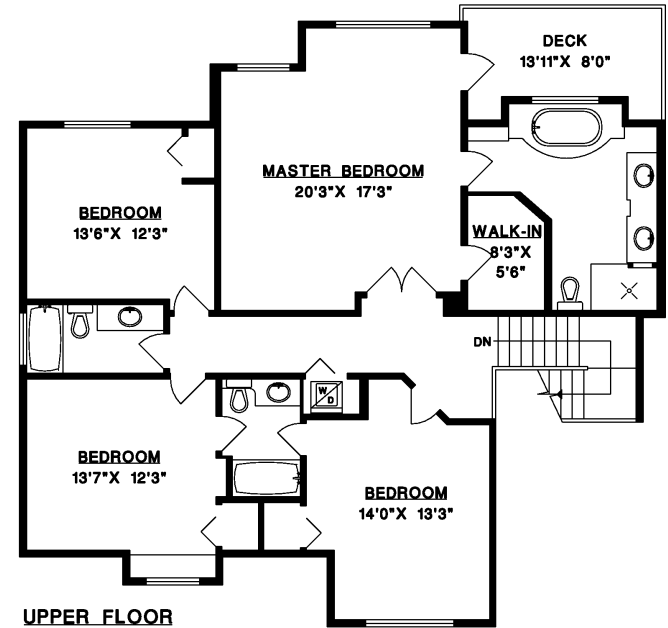

MAIN FLOOR

LOWER FLOOR

UPPER FLOOR

LANCE PHILLIPS

A Trusted Name

6 0 4 . 9 2 4 . 8 2 8 2

Sussex

LANCE@LANCPhillipsANDCO.COM | WWW.LANCEPHILLIPS.COM
Lance Phillips Personal Real Estate Corporation

76 Glengarry Crescent West Vancouver

	SQ.FT.
main floor	2193
upper floor	1508
lower floor	2185
total	5886
garage	463
decks	423