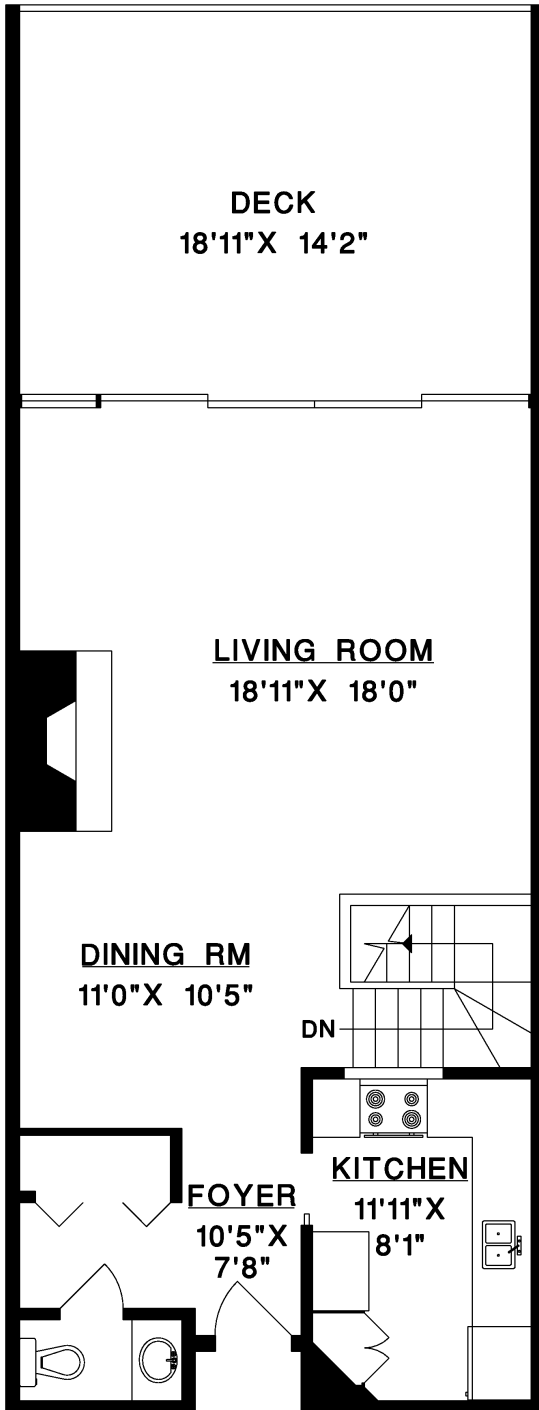

#21 - 2250 Folkestone Way
North Vancouver

LANCE PHILLIPS

A Trusted Name

6 0 4 . 9 2 4 . 8 2 8 2

LANCE@LANCPhillipsANDCO.COM | WWW.LANCEPhillips.COM
Lance Phillips Personal Real Estate Corporation

	SQ.FT.
main floor	713
lower floor	866
total	1579
decks	453

MAIN FLOOR

LOWER FLOOR