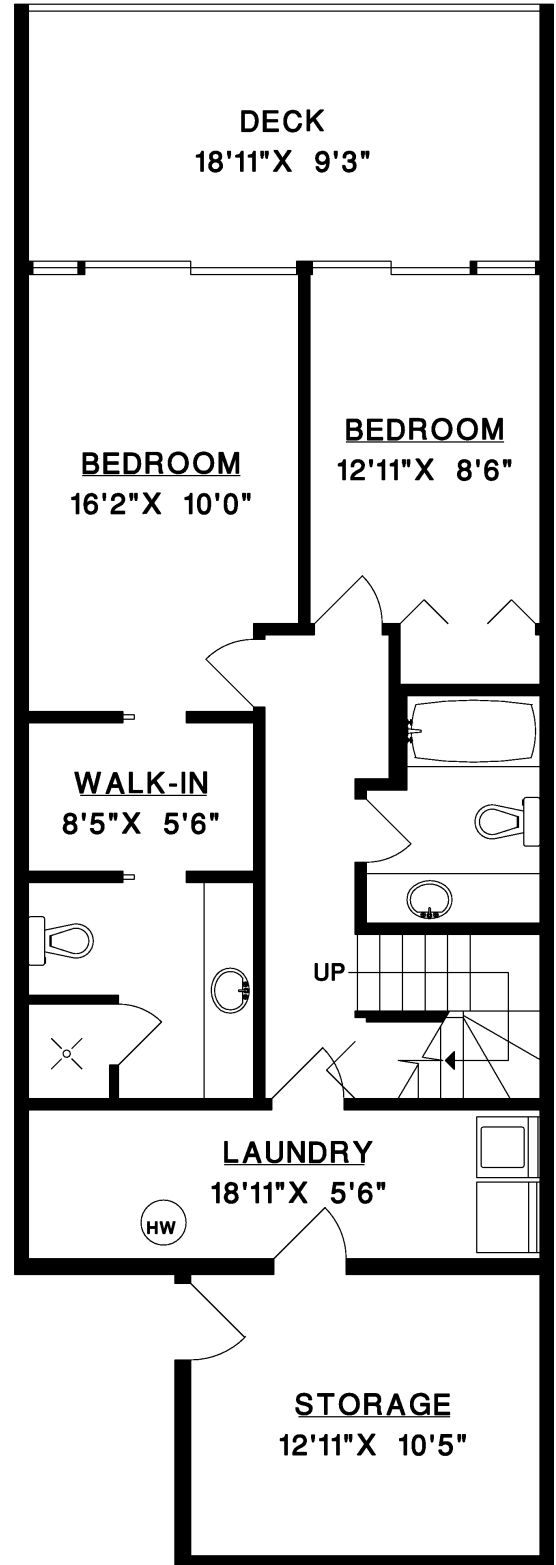

#21 - 2250 Folkestone Way
North Vancouver

LANCE PHILLIPS

A Trusted Name

6 0 4 . 9 2 4 . 8 2 8 2

LANCE@LANCPhillipsANDCO.COM | WWW.LANCEPhillips.COM
Lance Phillips Personal Real Estate Corporation

	SQ.FT.
main floor	713
lower floor	866
total	1579
decks	453

MAIN FLOOR

LOWER FLOOR