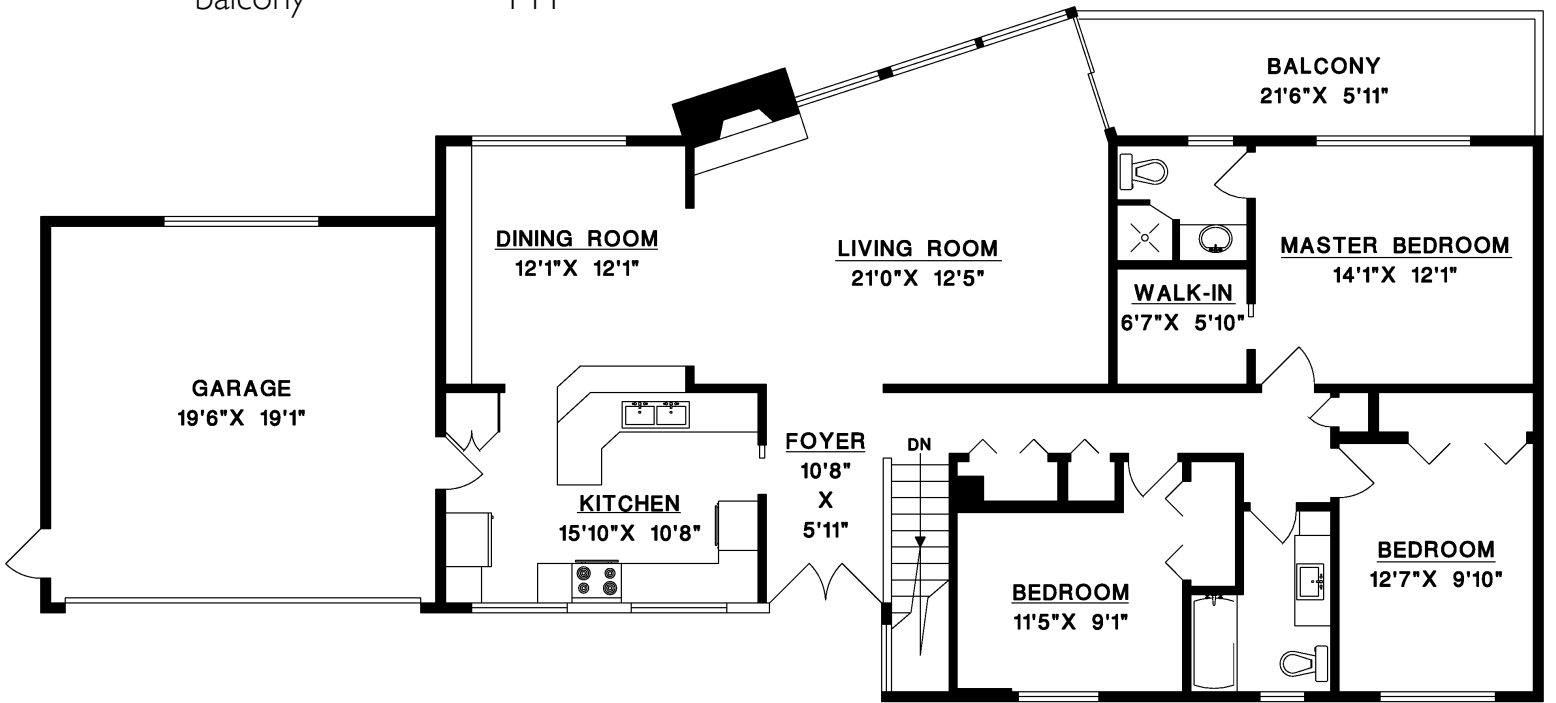

86 Stevens Drive
West Vancouver

LANCE PHILLIPS

A Trusted Name

6 0 4 . 9 2 4 . 8 2 8 2

Sussex

LANCE@LANCEPHILLIPSANDCO.COM | WWW.LANCEPHILLIPS.COM
Lance Phillips Personal Real Estate Corporation

	SQ.FT.
main floor	1,579
lower floor	1,535
total	3114
garage	402
balcony	144

MAIN FLOOR

LOWER FLOOR