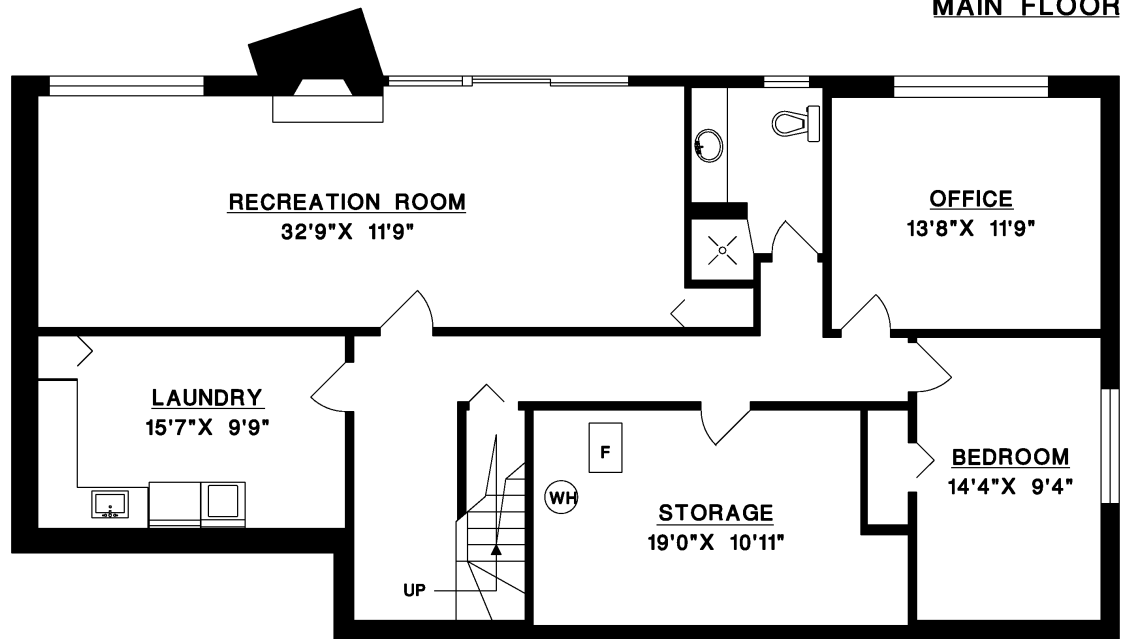

86 Stevens Drive
West Vancouver

LANCE PHILLIPS

A Trusted Name

6 0 4 . 9 2 4 . 8 2 8 2

Sussex

LANCE@LANCEPHILLIPSANDCO.COM | WWW.LANCEPHILLIPS.COM
Lance Phillips Personal Real Estate Corporation

	SQ.FT.
main floor	1,579
lower floor	1,535
total	3114
garage	402
balcony	144

MAIN FLOOR

LOWER FLOOR