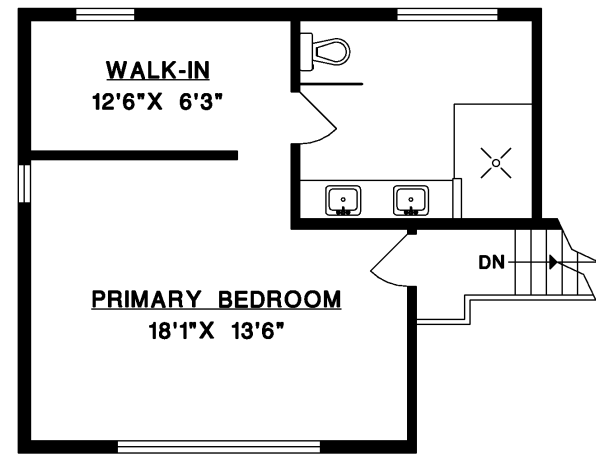

620 The Del North Vancouver

	SQ.FT.
main floor	2253
upper floor	501
lower floor	571
total	3325
garage	283

UPPER FLOOR

MAIN FLOOR

LOWER FLOOR