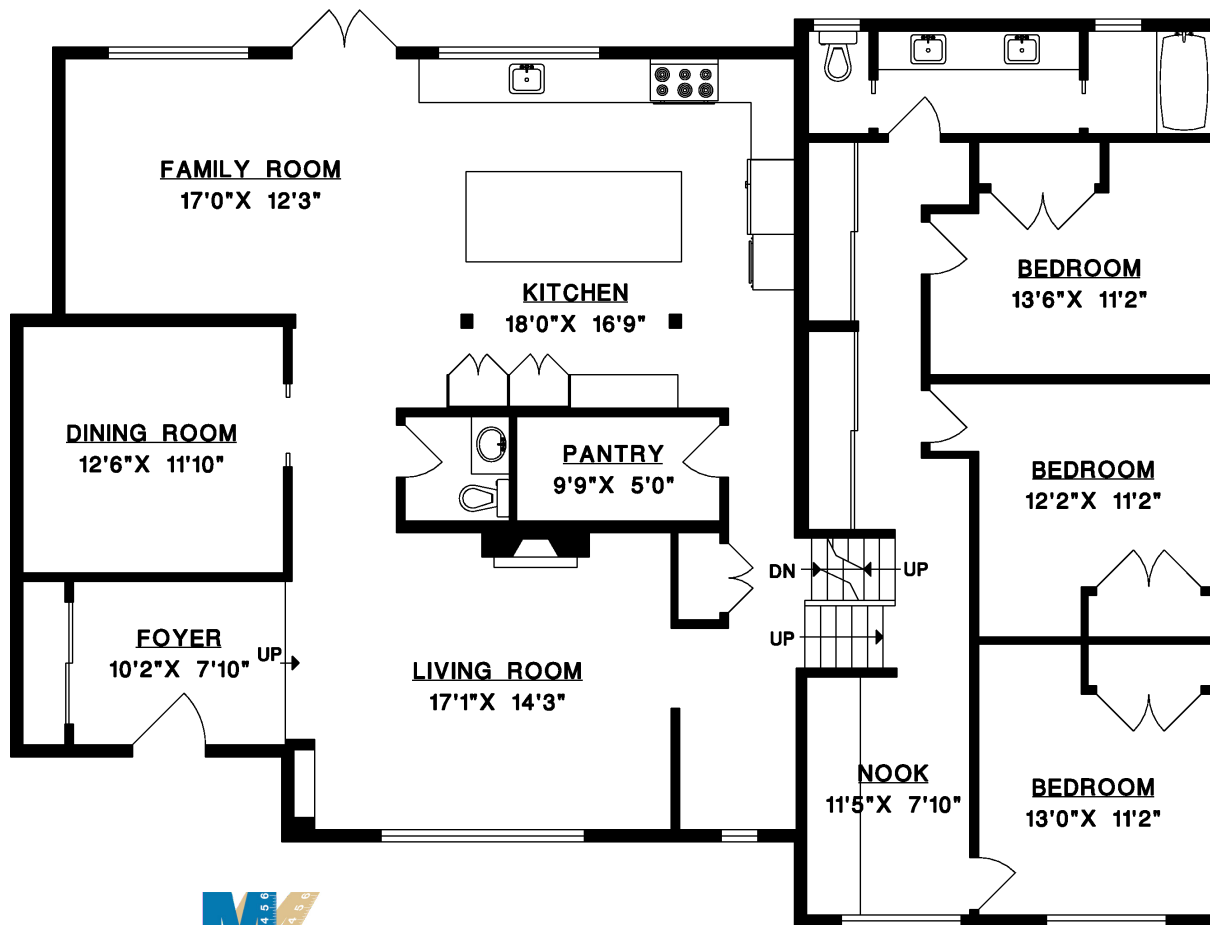

620 The Del North Vancouver

	SQ.FT.
main floor	2253
upper floor	501
lower floor	571
total	3325
garage	283

UPPER FLOOR

MAIN FLOOR

LOWER FLOOR