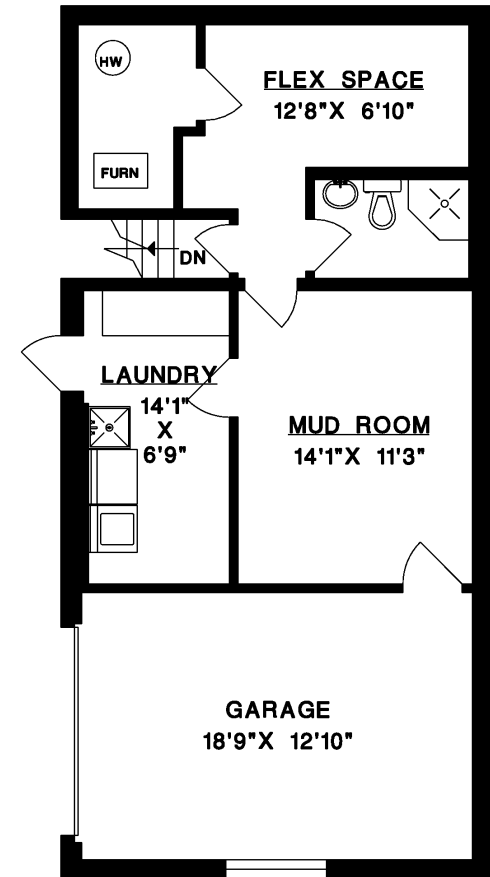

620 The Del North Vancouver

	SQ.FT.
main floor	2253
upper floor	501
lower floor	571
total	3325
garage	283

UPPER FLOOR

MAIN FLOOR

LOWER FLOOR