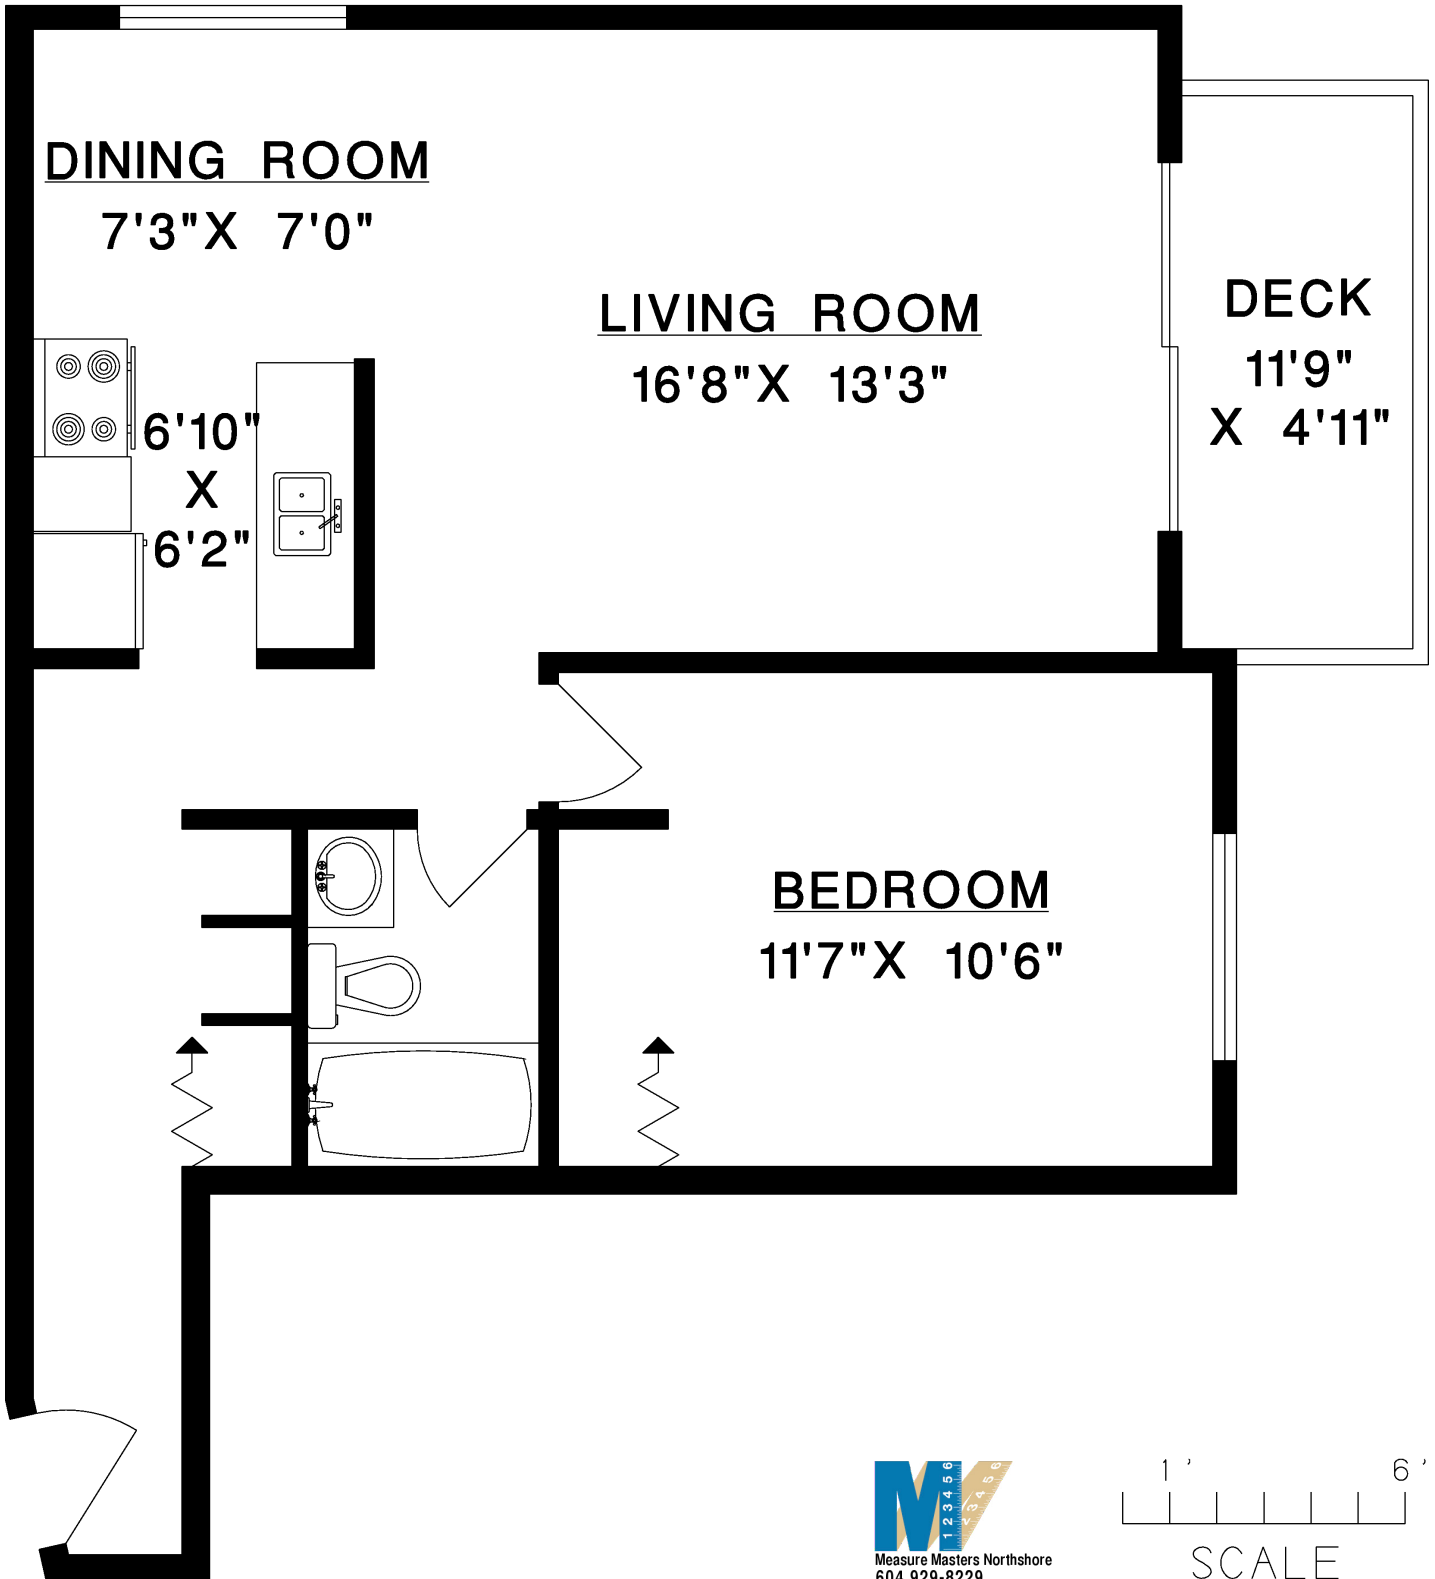

| | |
|-------|--------|
| | SQ.FT. |
| total | 661 |
| deck | 65 |

M
1 2 3 4 5 6
Measure Masters Northshore
604 929-8229

1' 6'
SCALE