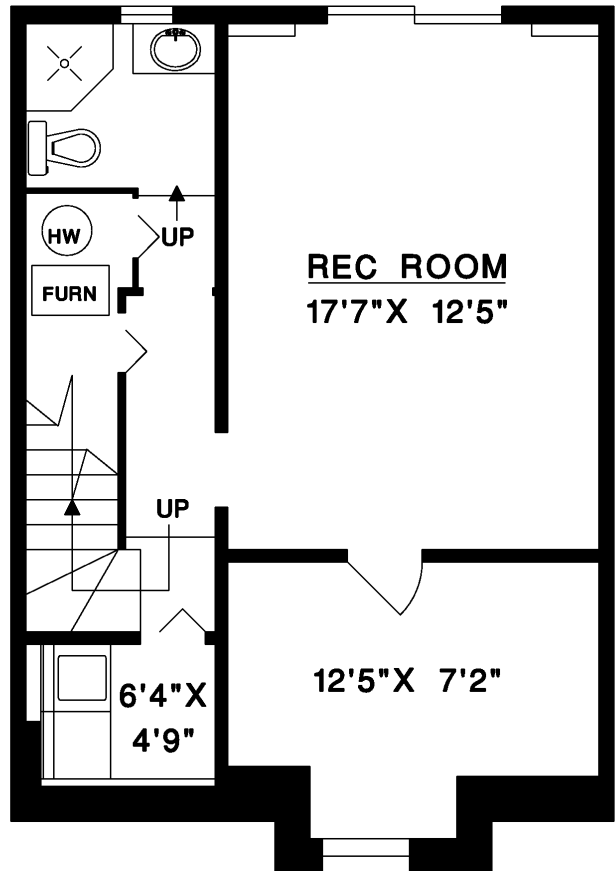

LANCE PHILLIPS

A Trusted Name

6 0 4 . 9 2 4 . 8 2 8 2

LANCE@LANCEPHILLIPSANDCO.COM | WWW.LANCEPHILLIPS.COM
Lance Phillips Personal Real Estate Corporation

1184 DEEP COVE ROAD NORTH VANCOUVER

MAIN FLOOR 576 SQFT
UPPER FLOOR 553 SQFT
LOWER FLOOR 563 SQFT
TOTAL 1,692 SQFT
DECK 113 SQFT

UPPER FLOOR

MAIN FLOOR

LOWER FLOOR