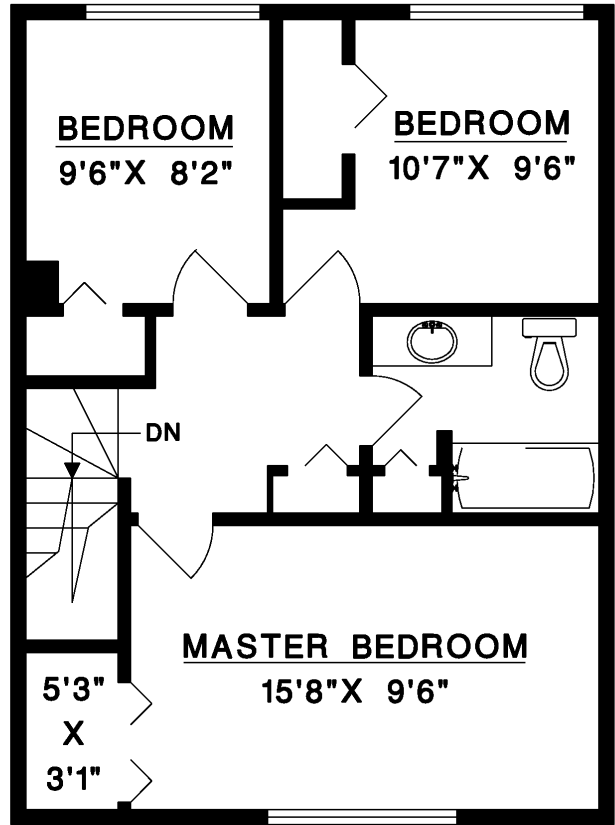

LANCE PHILLIPS

A Trusted Name

6 0 4 . 9 2 4 . 8 2 8 2

LANCE@LANCEPHILLIPSANDCO.COM | WWW.LANCEPHILLIPS.COM
Lance Phillips Personal Real Estate Corporation

1184 DEEP COVE ROAD NORTH VANCOUVER

MAIN FLOOR 576 SQFT
UPPER FLOOR 553 SQFT
LOWER FLOOR 563 SQFT
TOTAL 1,692 SQFT
DECK 113 SQFT

UPPER FLOOR

MAIN FLOOR

LOWER FLOOR