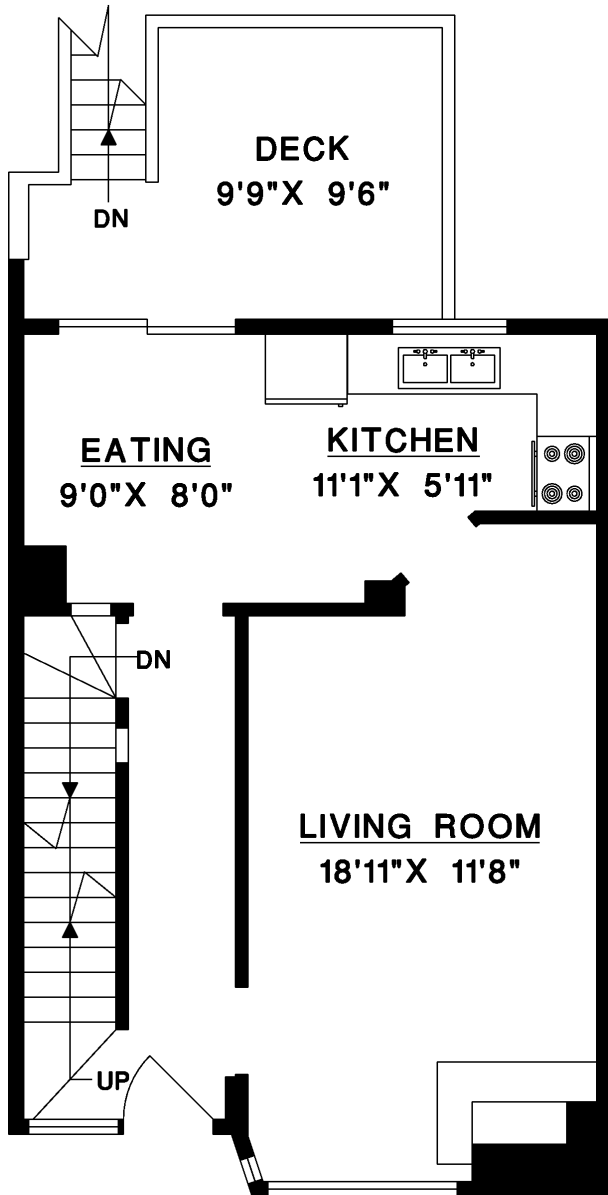

LANCE PHILLIPS

A Trusted Name

6 0 4 . 9 2 4 . 8 2 8 2

LANCE@LANCEPHILLIPSANDCO.COM | WWW.LANCEPHILLIPS.COM
Lance Phillips Personal Real Estate Corporation

1184 DEEP COVE ROAD NORTH VANCOUVER

MAIN FLOOR 576 SQFT
UPPER FLOOR 553 SQFT
LOWER FLOOR 563 SQFT
TOTAL 1,692 SQFT
DECK 113 SQFT

UPPER FLOOR

MAIN FLOOR

LOWER FLOOR