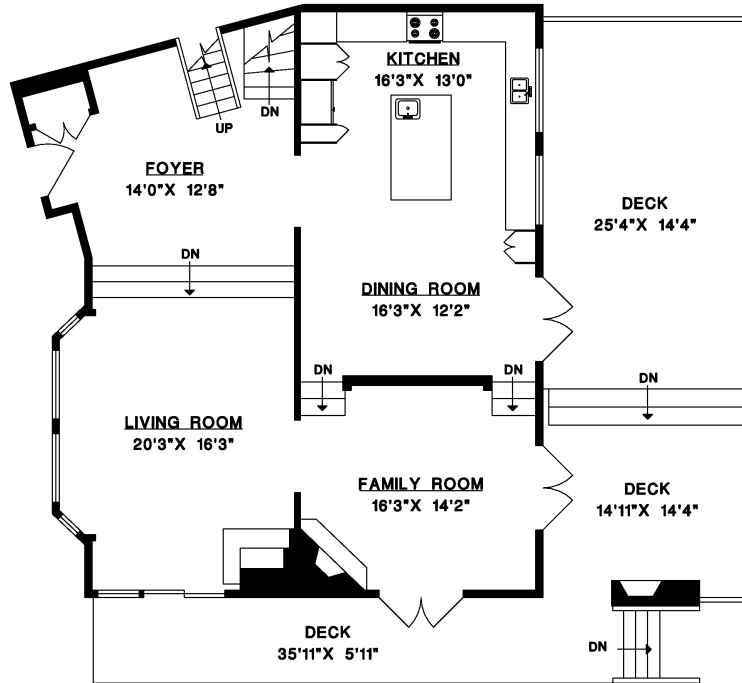

LOWER FLOOR

UPPER FLOOR

MAIN FLOOR

LANCE PHILLIPS

A Trusted Name

6 0 4 . 9 2 4 . 8 2 8 2

Sussex

LANCE@LANCPhillipsANDCO.COM | WWW.LANCEPhillips.COM
Lance Phillips Personal Real Estate Corporation

5386 Cliffridge Avenue
North Vancouver

	SQ.FT.
main floor	1341
upper floor	880
lower floor	812
total	3033
garage	629
decks	886