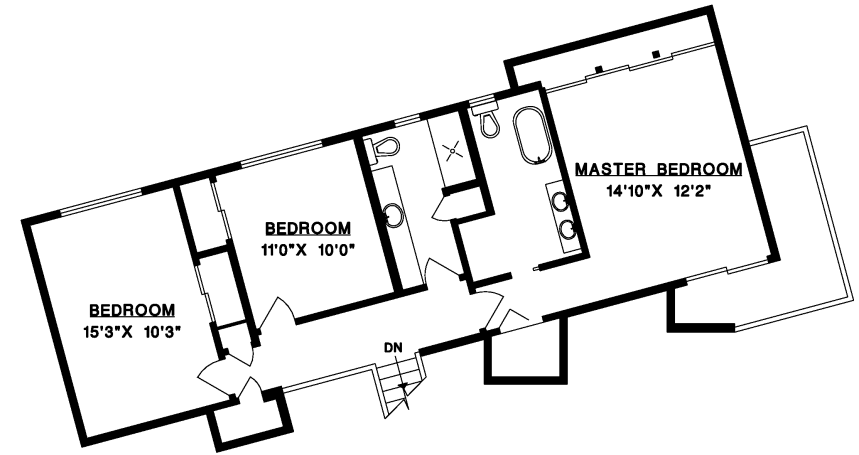

LOWER FLOOR

UPPER FLOOR

MAIN FLOOR

LANCE PHILLIPS

A Trusted Name

6 0 4 . 9 2 4 . 8 2 8 2

Sussex

LANCE@LANCPhillipsANDCO.COM | WWW.LANCEPhillips.COM
Lance Phillips Personal Real Estate Corporation

5386 Cliffridge Avenue
North Vancouver

	SQ.FT.
main floor	1341
upper floor	880
lower floor	812
total	3033
garage	629
decks	886