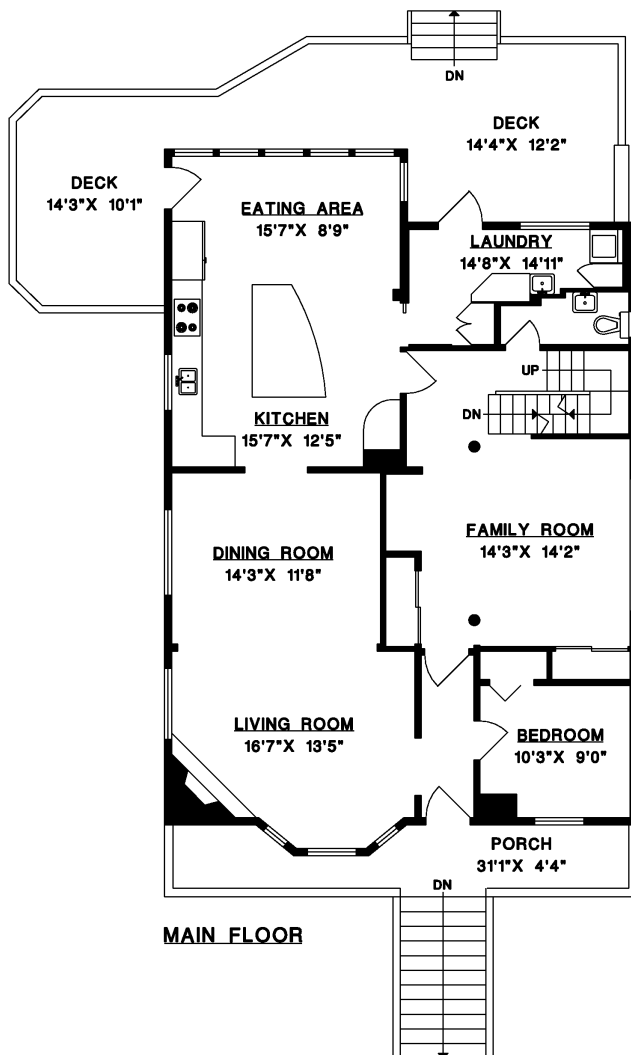

# Phillips & Prem

REAL ESTATE GROUP

628 East 5th Street  
North Vancouver

UPPER FLOOR

	SQ.FT.
main floor	1,424
upper floor	1,106
lower floor	1,670
total	4,200
garage	637
decks	484
porch	143

MAIN FLOOR

LOWER FLOOR