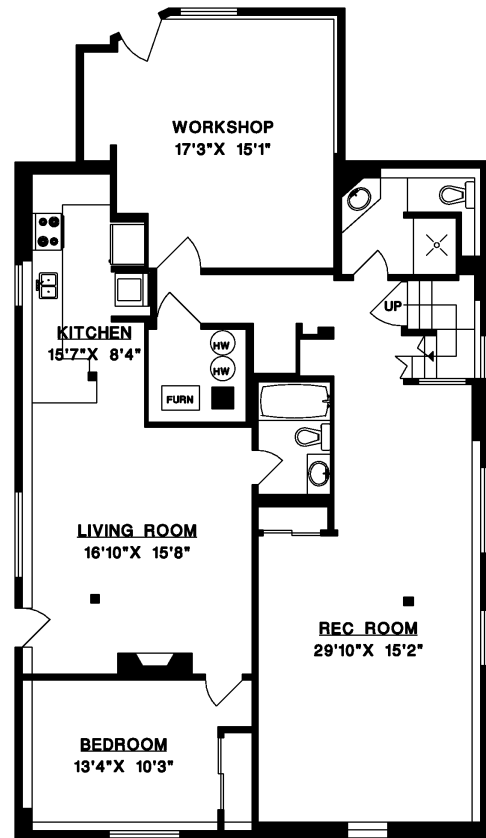

# Phillips & Prem

REAL ESTATE GROUP

628 East 5th Street  
North Vancouver

UPPER FLOOR

	SQ.FT.
main floor	1,424
upper floor	1,106
lower floor	1,670
total	4,200
garage	637
decks	484
porch	143

MAIN FLOOR

LOWER FLOOR