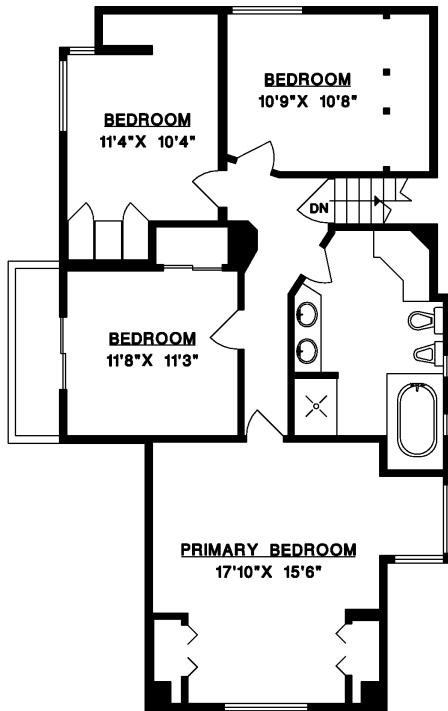

# Phillips & Prem

REAL ESTATE GROUP

628 East 5th Street  
North Vancouver

UPPER FLOOR

	SQ.FT.
main floor	1,424
upper floor	1,106
lower floor	1,670
total	4,200
garage	637
decks	484
porch	143

MAIN FLOOR

LOWER FLOOR