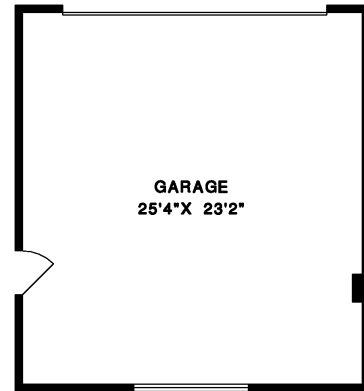

# Phillips & Prem

REAL ESTATE GROUP

628 East 5th Street  
North Vancouver

UPPER FLOOR

	SQ.FT.
main floor	1,424
upper floor	1,106
lower floor	1,670
total	4,200
garage	637
decks	484
porch	143

MAIN FLOOR

LOWER FLOOR