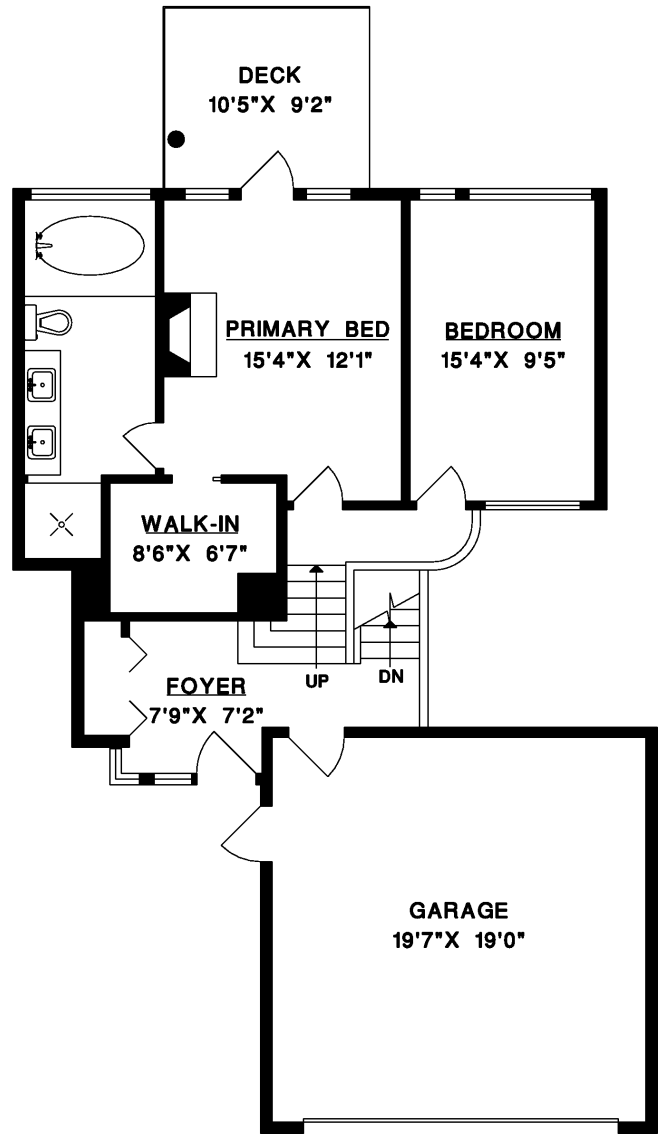

MAIN FLOOR

UPPER FLOOR

LOWER FLOOR

Phillips & Prem

REAL ESTATE GROUP

3961 St. Albans Avenue
North Vancouver

	SQ.FT.
main floor	1,051
upper floor	739
lower floor	1,072
total	2,862
garage	413
decks	470