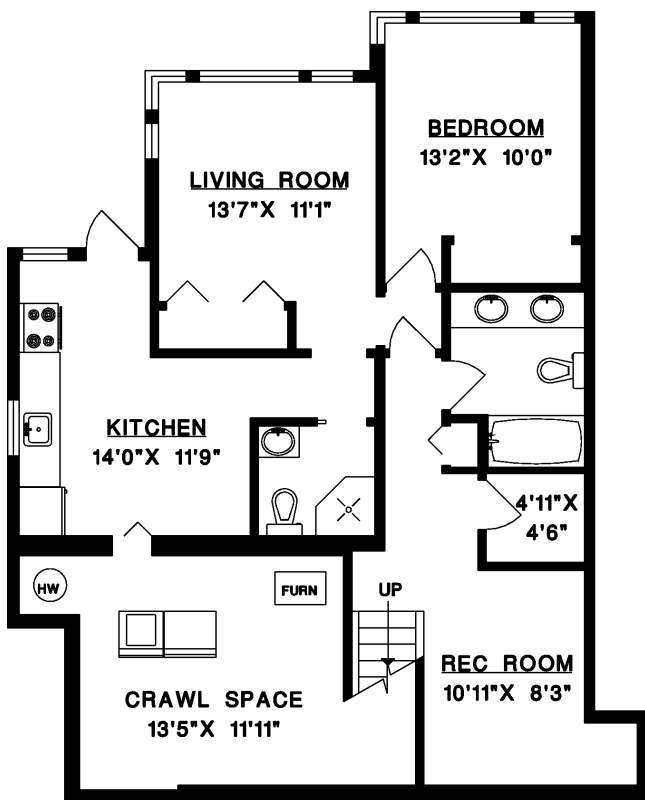

MAIN FLOOR

UPPER FLOOR

LOWER FLOOR

Phillips & Prem

REAL ESTATE GROUP

3961 St. Albans Avenue
North Vancouver

	SQ.FT.
main floor	1,051
upper floor	739
lower floor	1,072
total	2,862
garage	413
decks	470