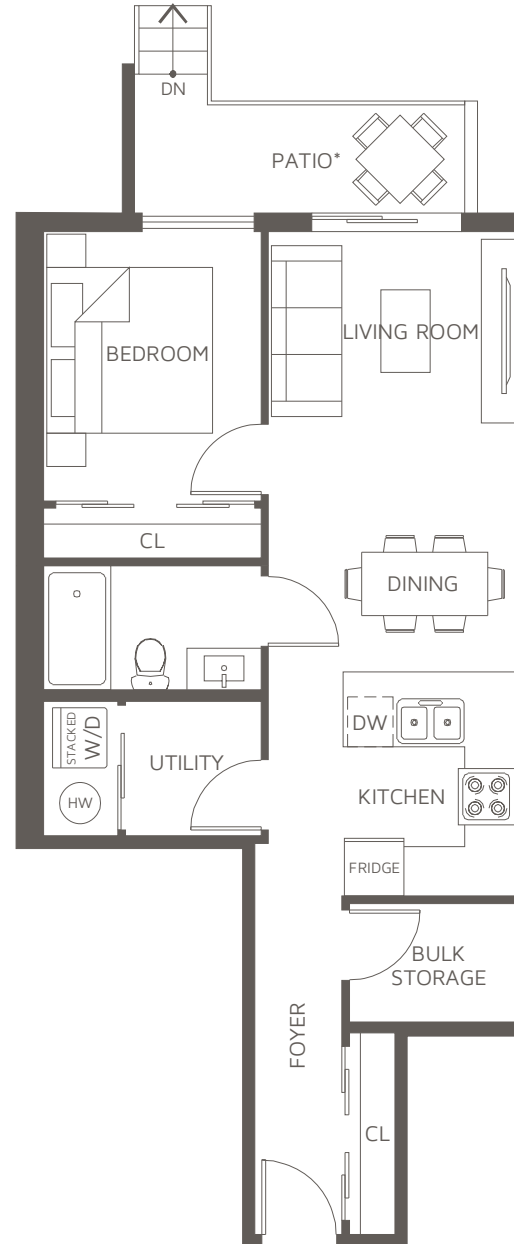

ELIOT

AT NORQUAY

PLAN 1C
1 BEDROOM
1 BATH

INDOOR
630 SQ.FT

OUTDOOR
65 SQ.FT

FIRST FLOOR

SECOND FLOOR

THIRD FLOOR

FOURTH FLOOR

1C