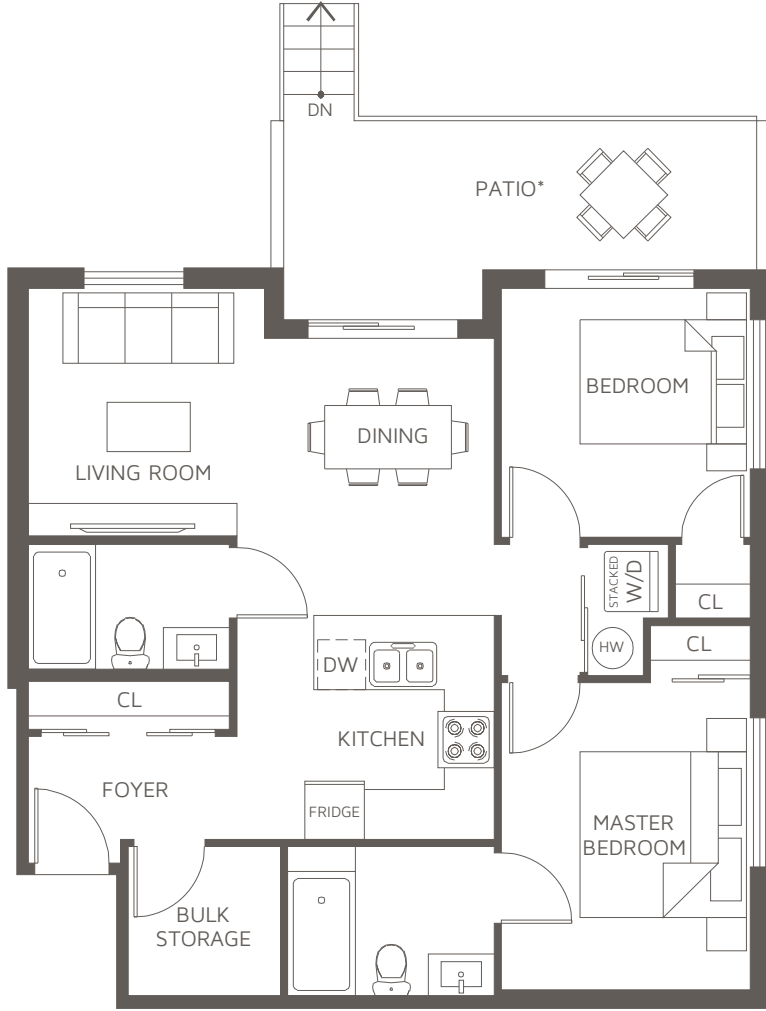

PLAN 2C
2 BEDROOM
2 BATH

INDOOR
823 SQ.FT

OUTDOOR
136 SQ.FT

FIRST FLOOR

SECOND FLOOR

THIRD FLOOR

FOURTH FLOOR

2C