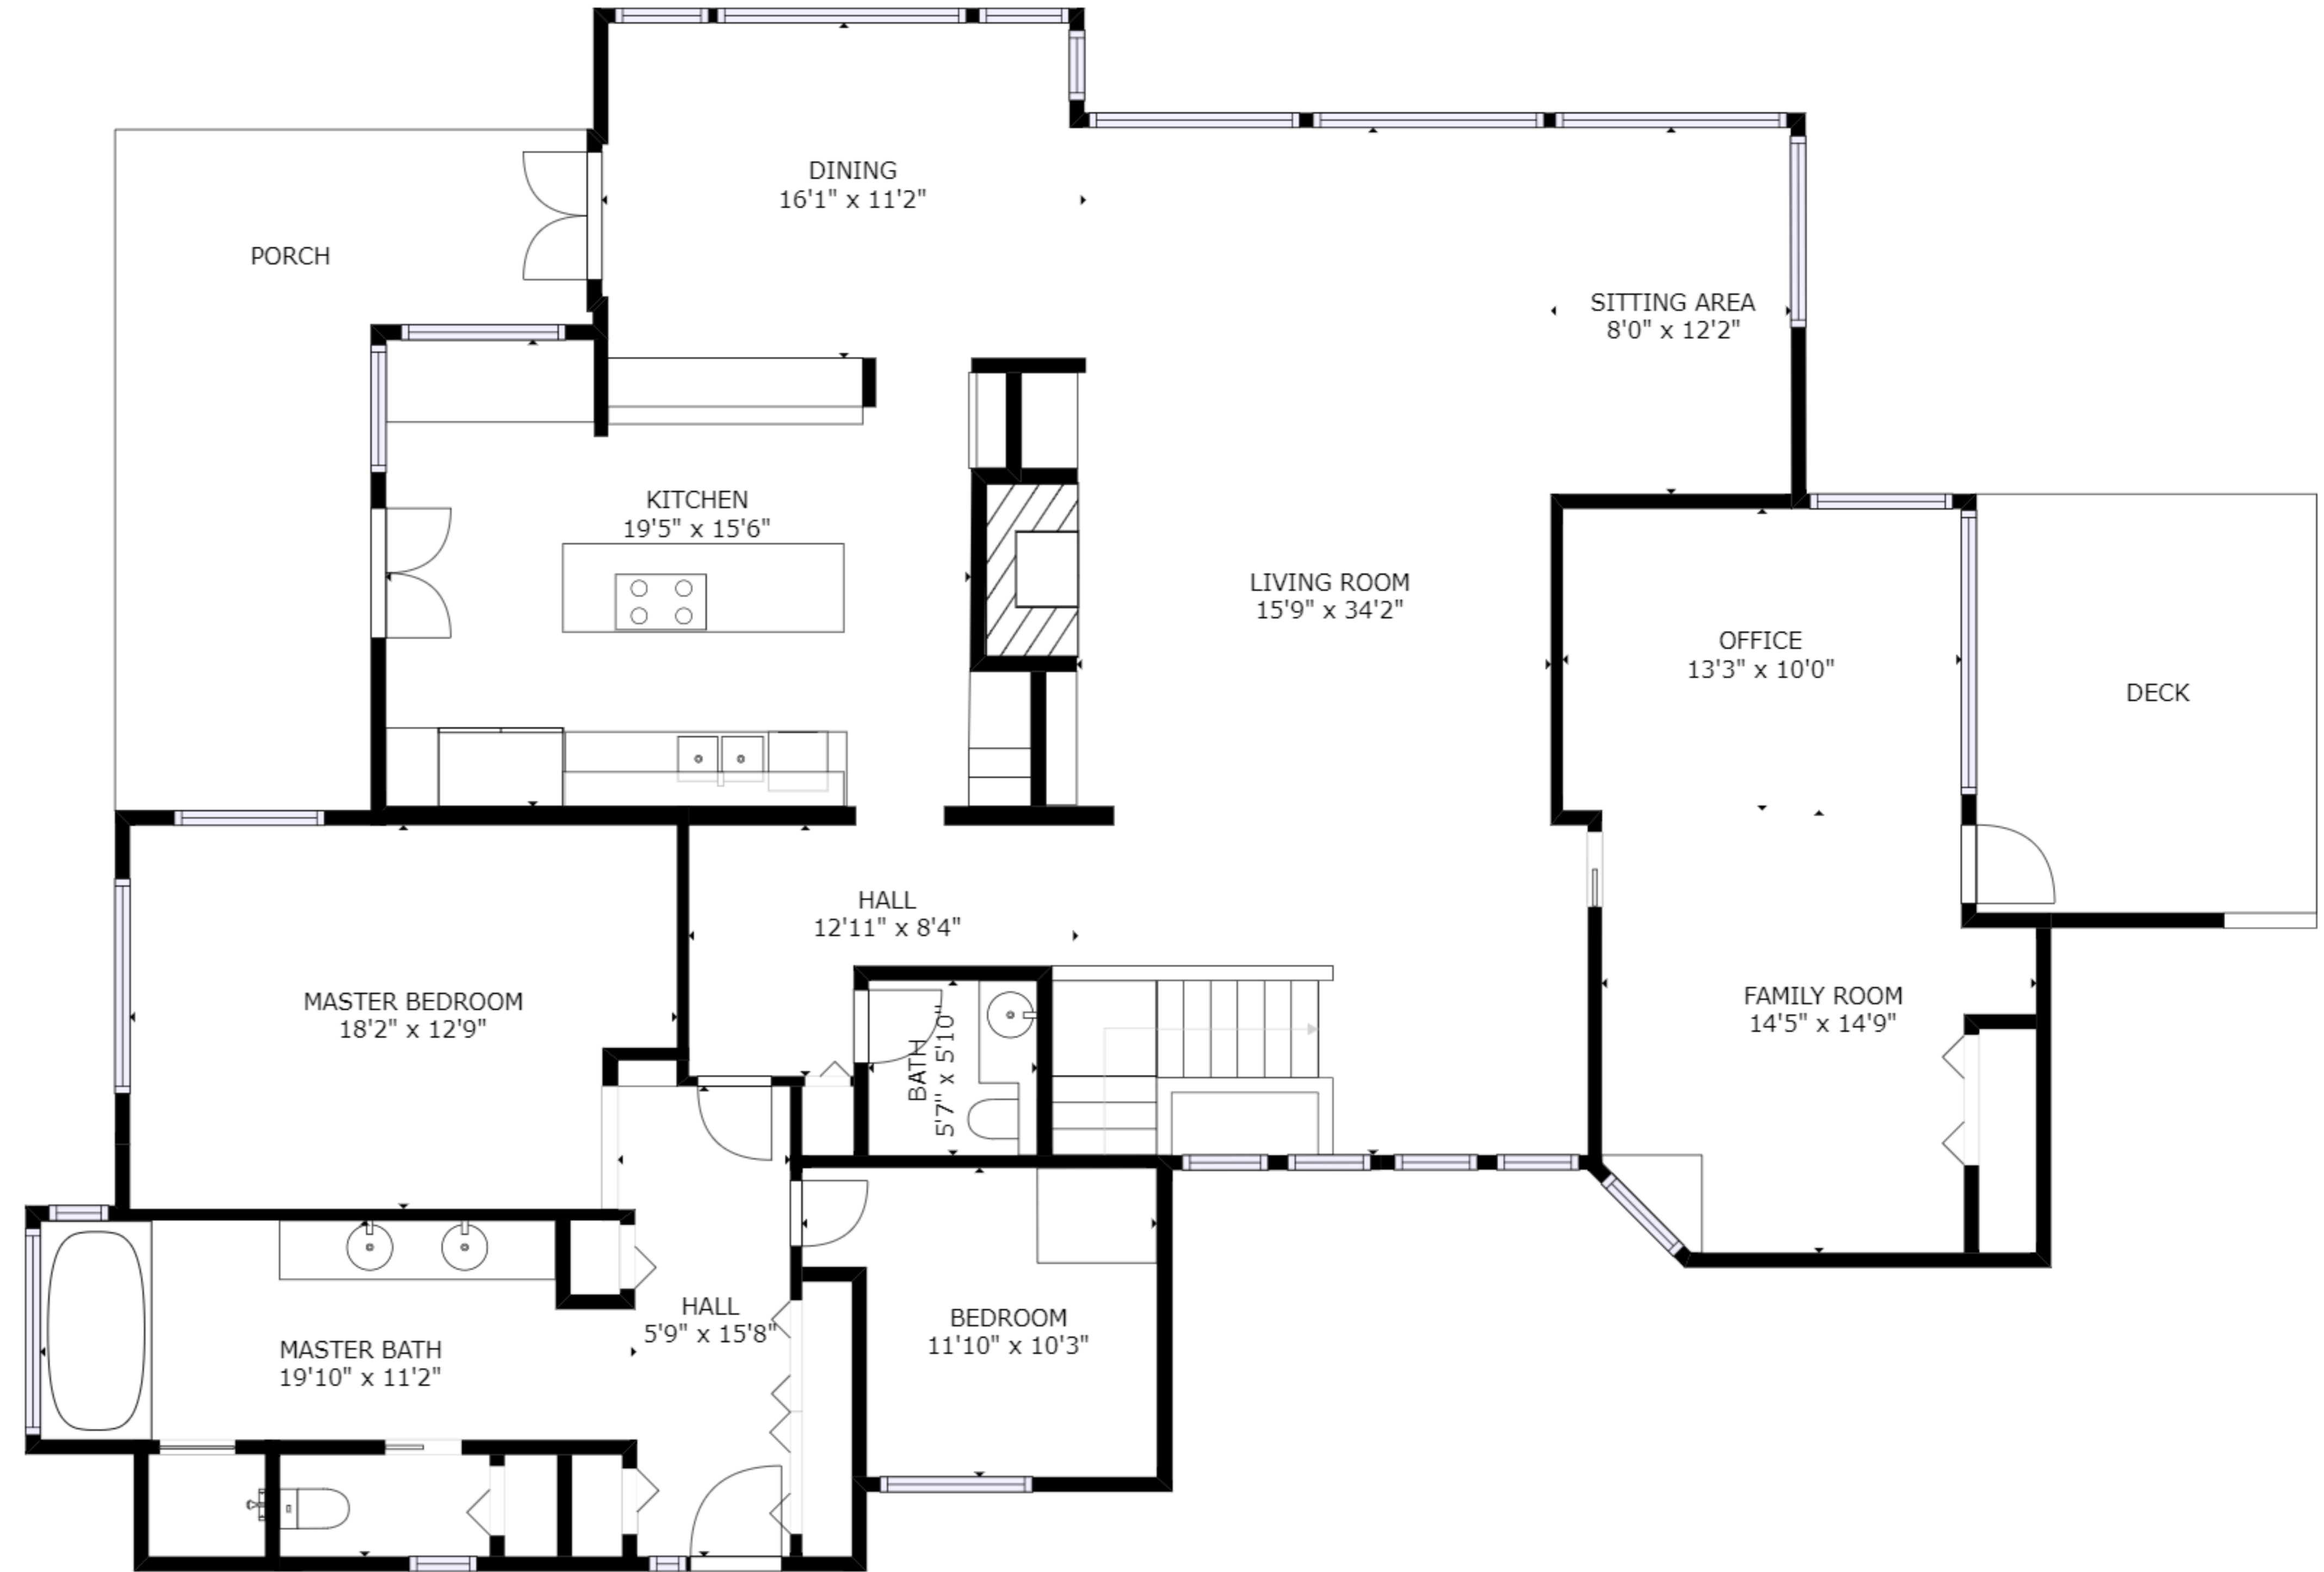

FLOOR 1

FLOOR 2

GROSS INTERNAL AREA
 FLOOR 1: 887 sq ft, FLOOR 2: 2313 sq ft
 TOTAL: 3199 sq ft
 SIZES AND DIMENSIONS ARE APPROXIMATE, ACTUAL MAY VARY.