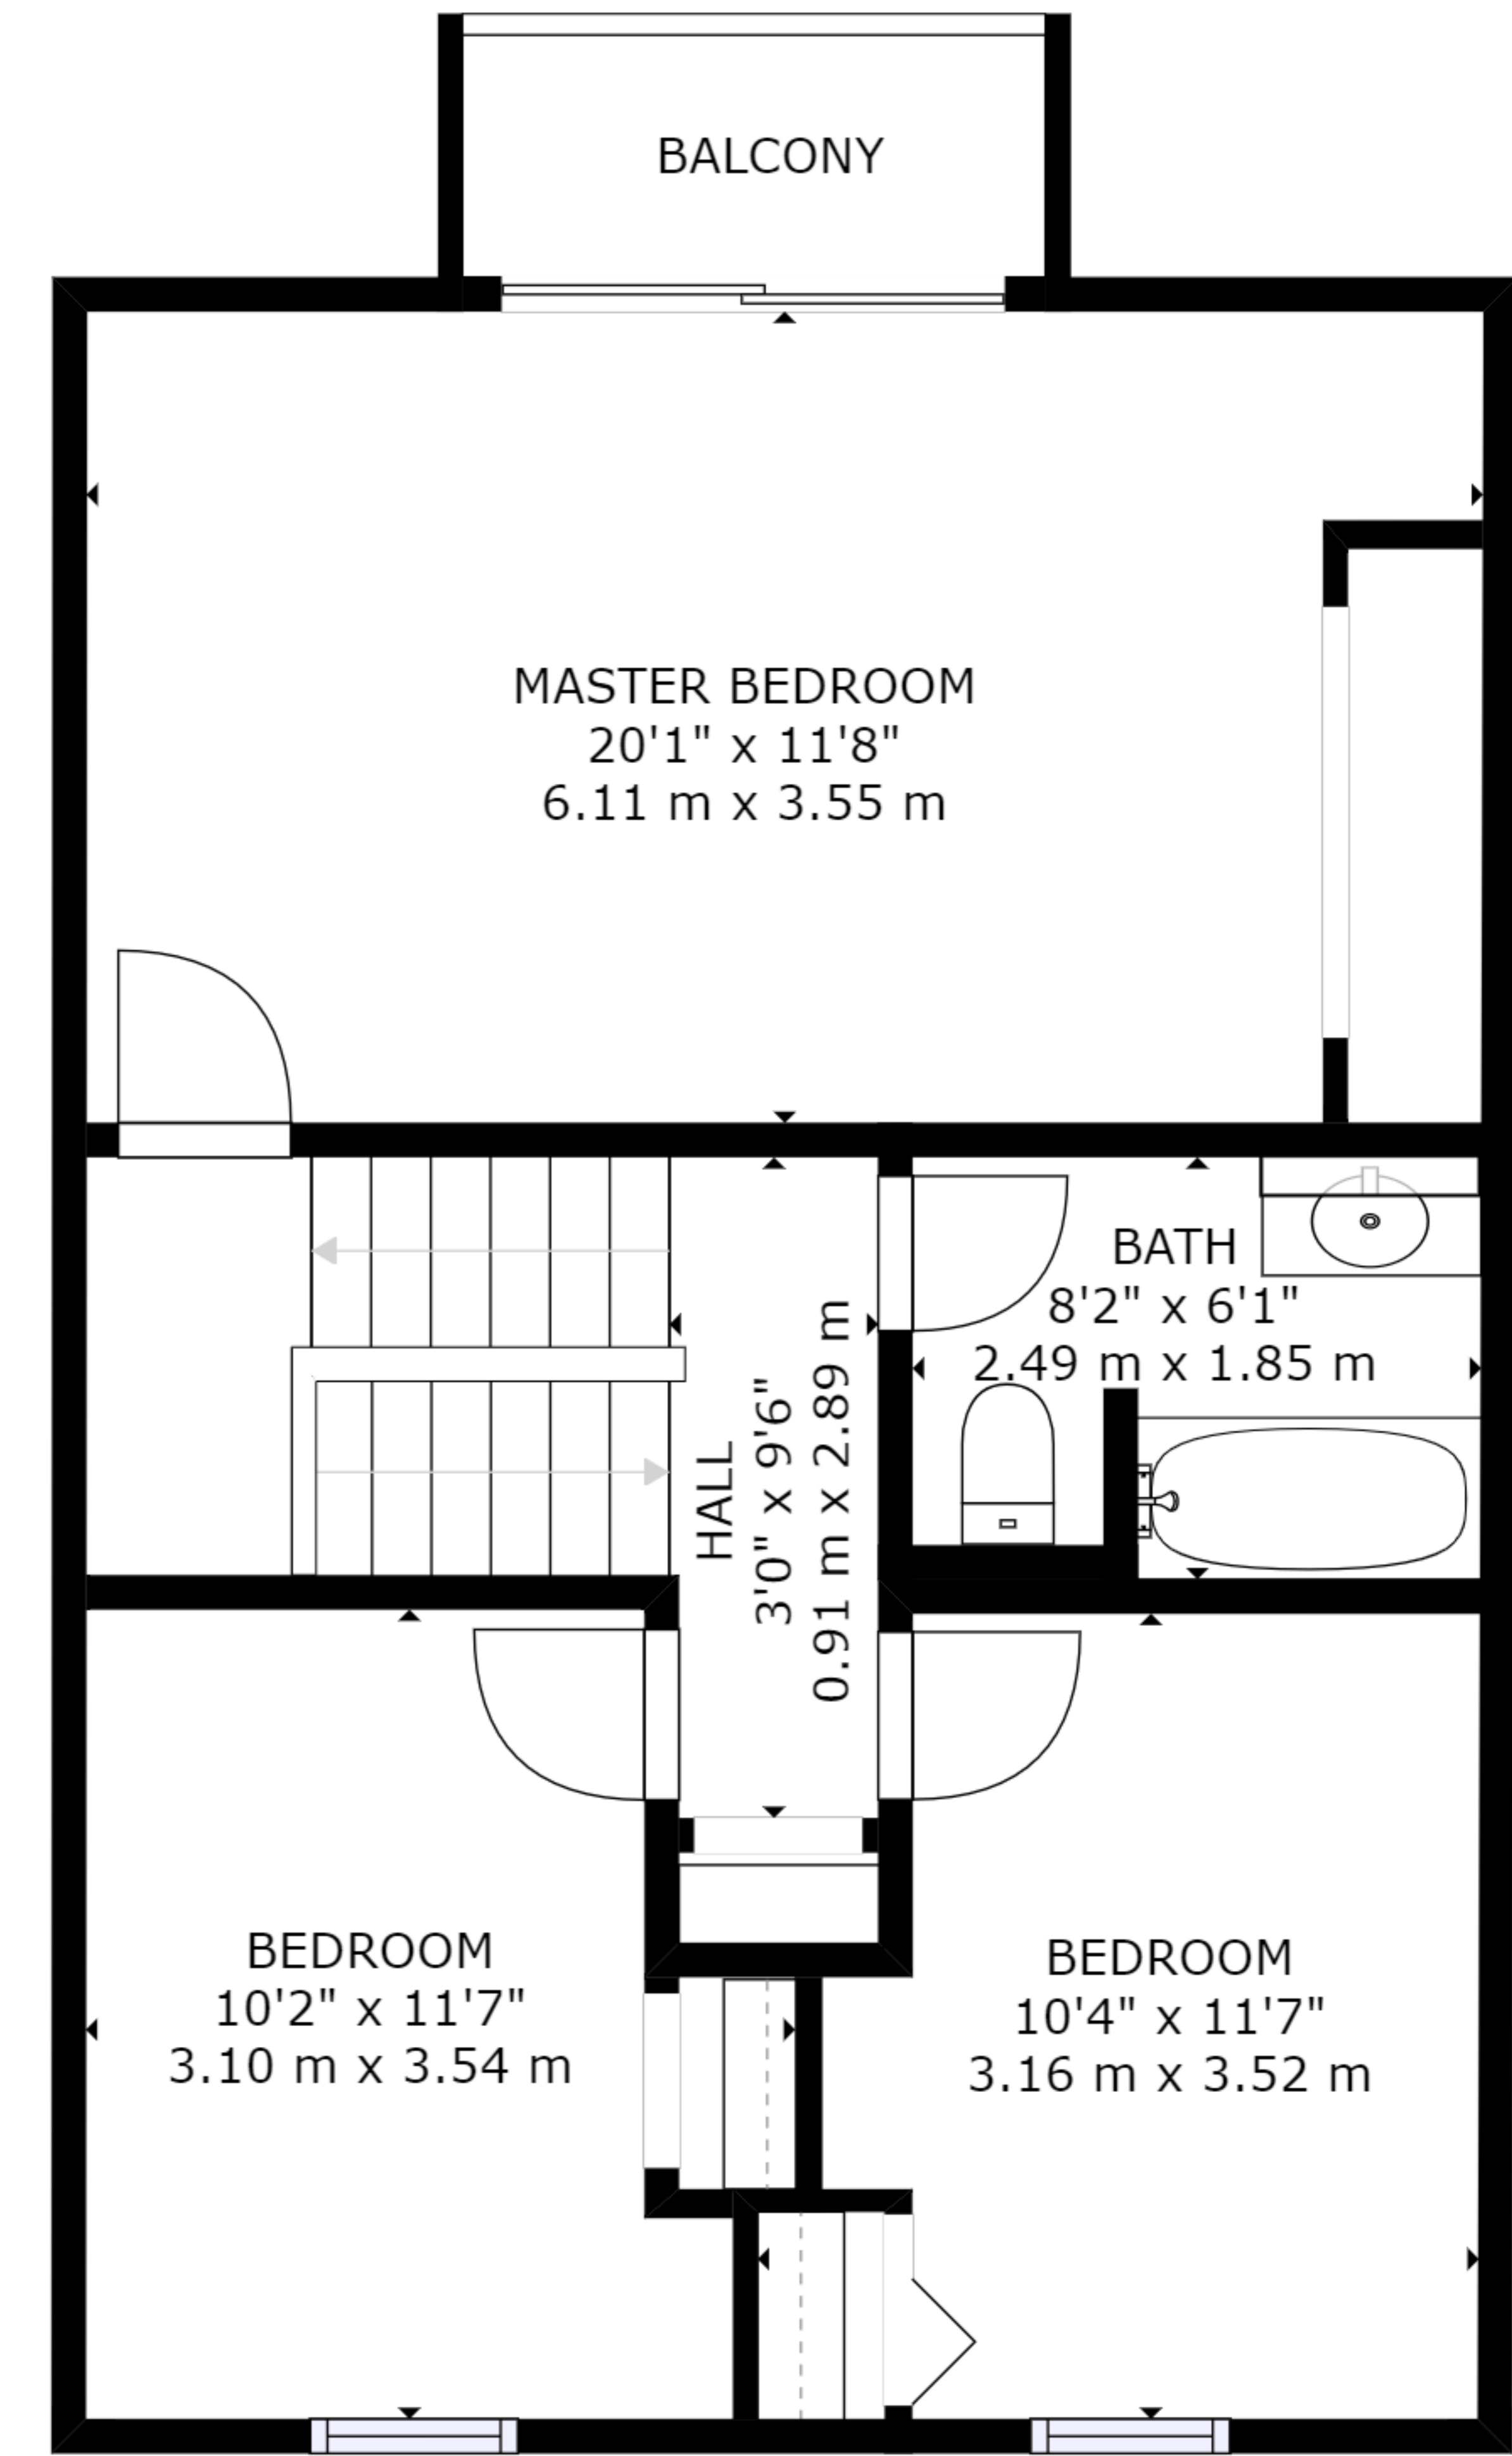

FLOOR 1

FLOOR 2

FLOOR 3

GROSS INTERNAL AREA
 FLOOR 1: 356 sq ft, 33 m², FLOOR 2: 606 sq ft, 56 m²
 FLOOR 3: 606 sq ft, 56 m²
 TOTAL: 1568 sq ft, 146 m²
 SIZES AND DIMENSIONS ARE APPROXIMATE, ACTUAL MAY VARY.