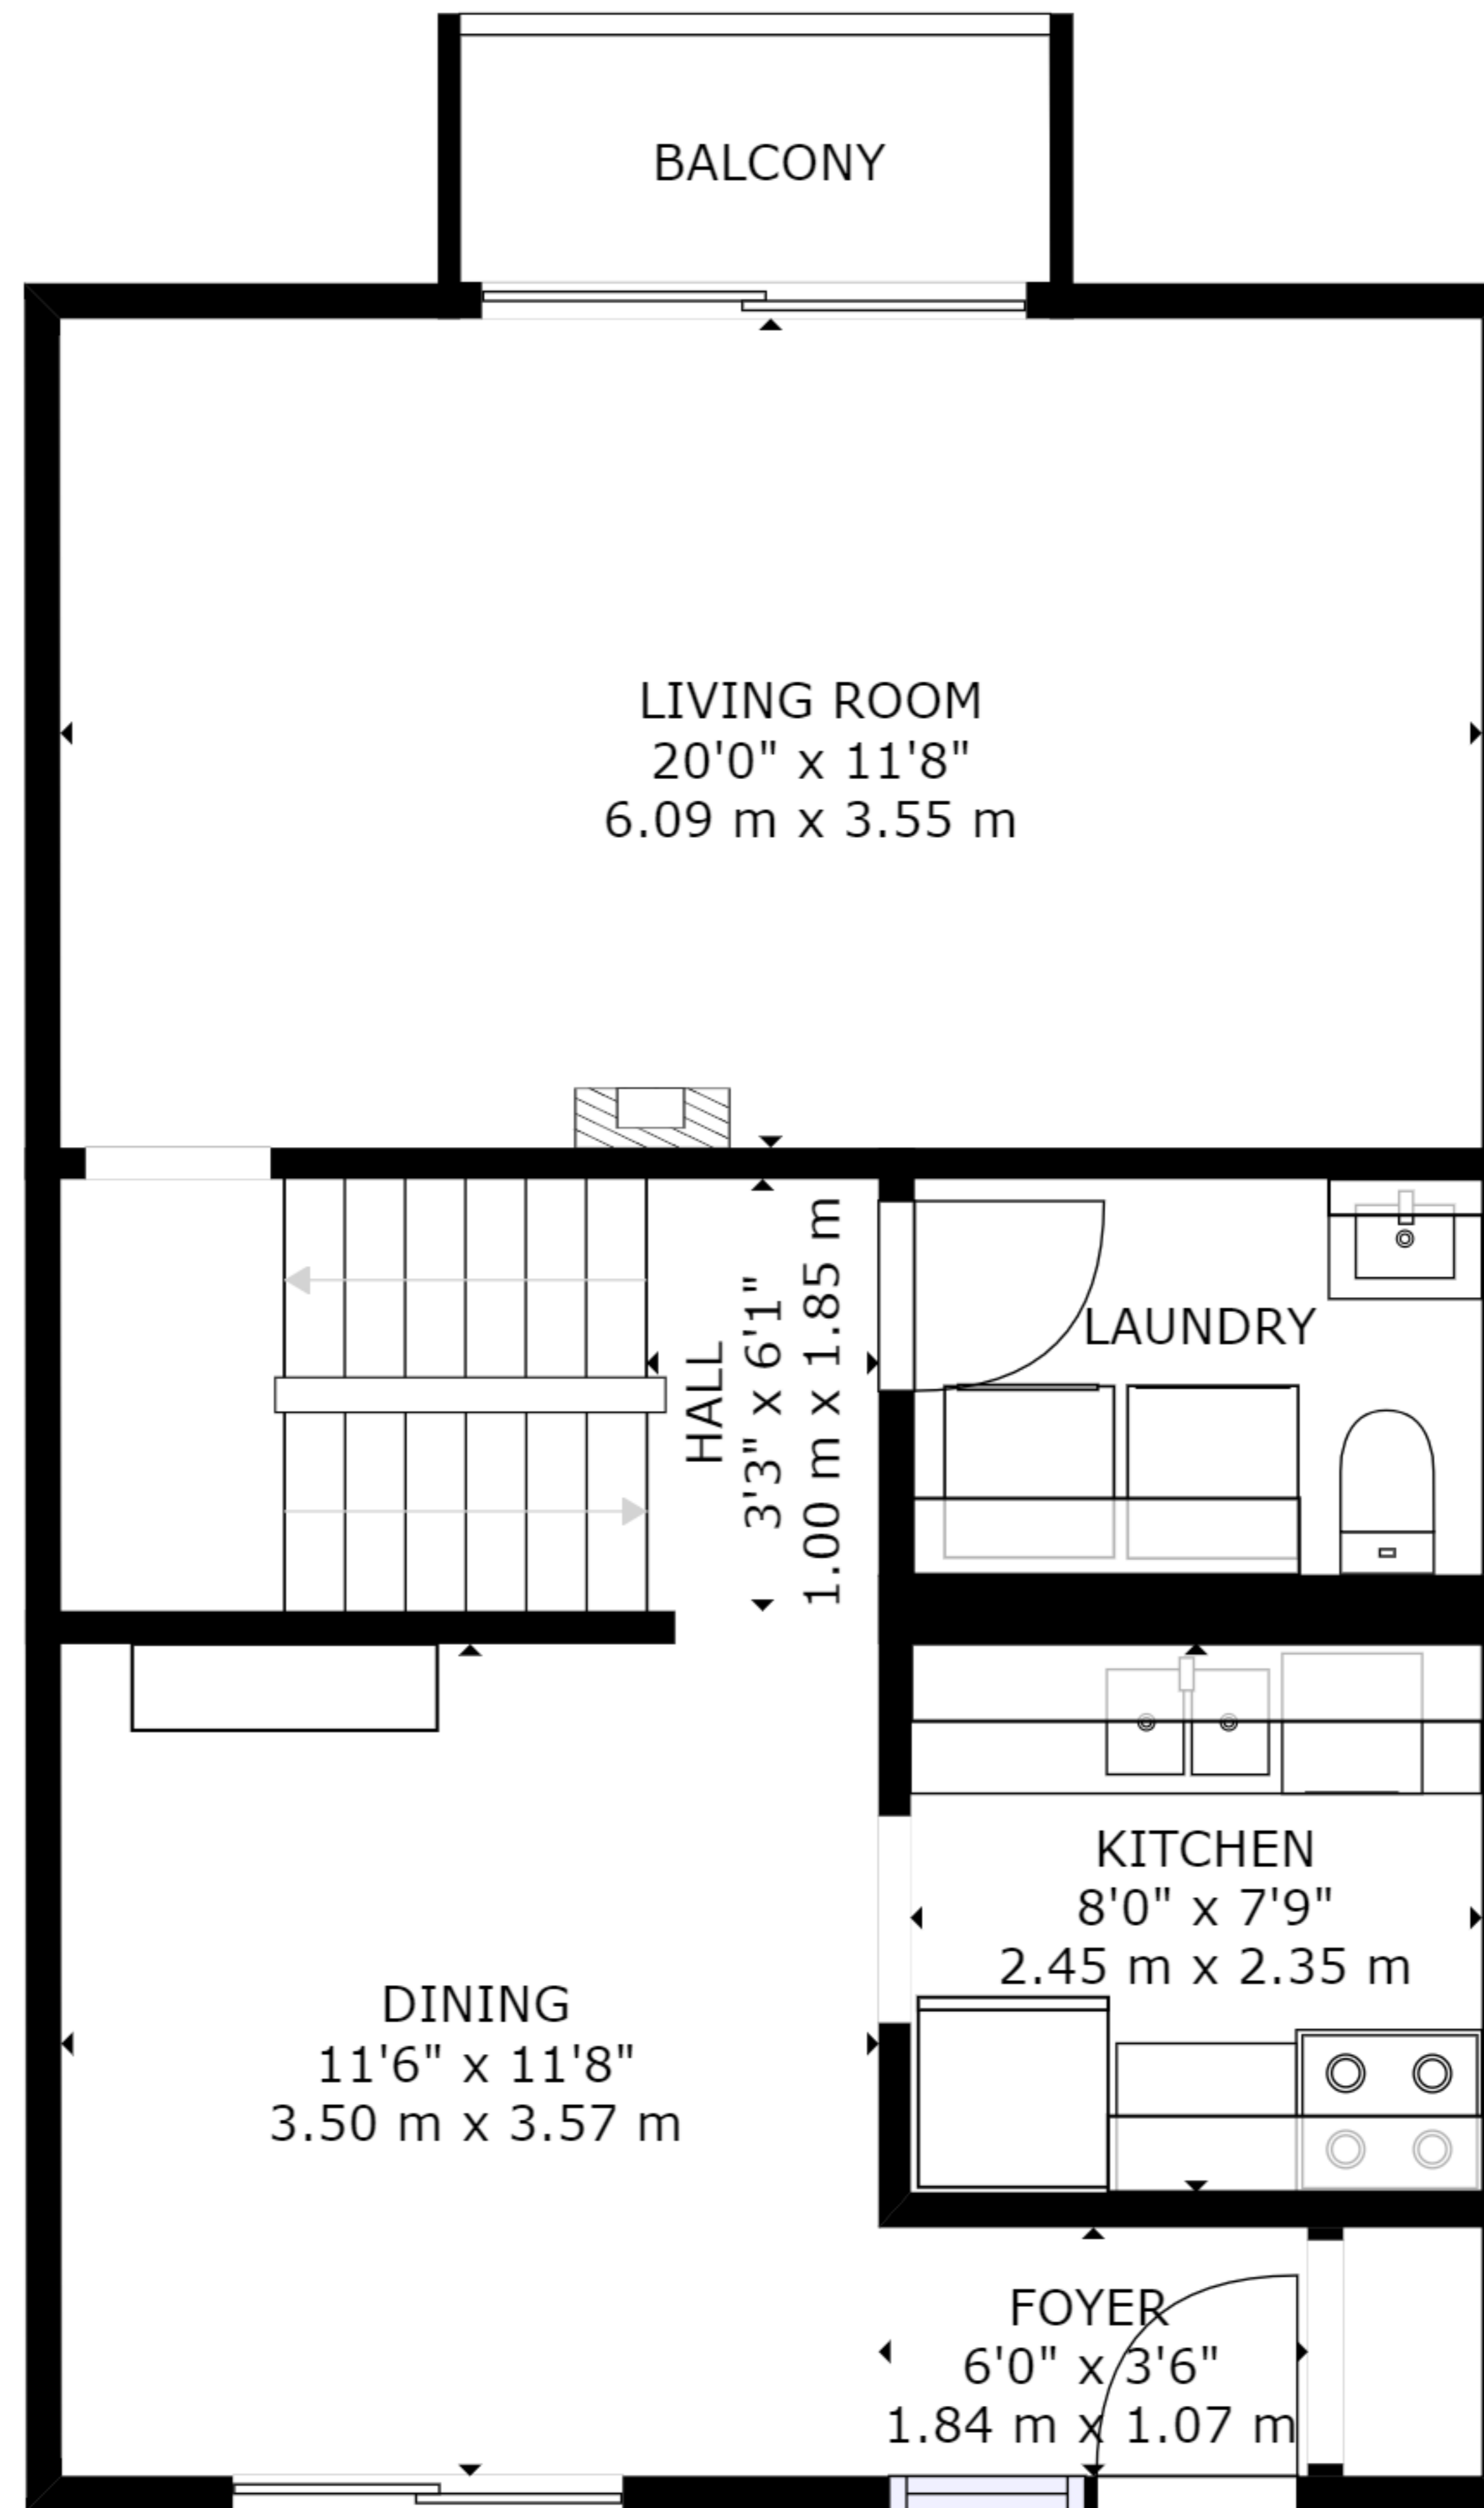

FLOOR 1

FLOOR 2

FLOOR 3

GROSS INTERNAL AREA
 FLOOR 1: 356 sq ft, 33 m², FLOOR 2: 606 sq ft, 56 m²
 FLOOR 3: 606 sq ft, 56 m²
 TOTAL: 1568 sq ft, 146 m²
 SIZES AND DIMENSIONS ARE APPROXIMATE, ACTUAL MAY VARY.