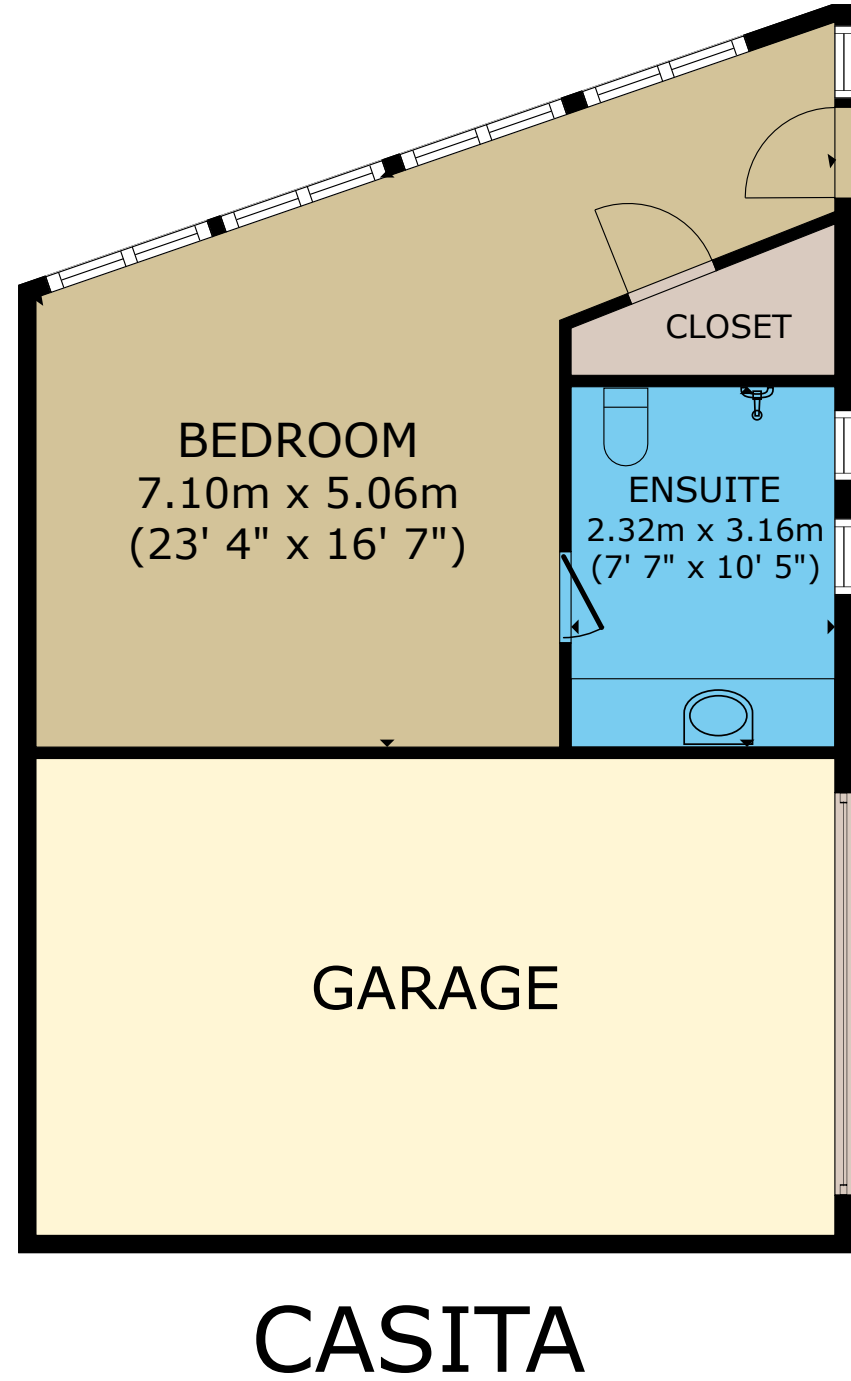

236 GULF DRIVE - MAIN HOME & CASITA

GROSS INTERNAL AREA
 MAIN HOME 212.8 m² (2,291 sq.ft.) CASITA 34.3 m² (369 sq.ft.)
 NOT SHOWN: BUNK POD 24.2 m² (260 sq.ft.)
 EXCLUDED AREAS : GARAGE 46.5 m² (500 sq.ft.)
 TOTAL : 271.3 m² (2,920 sq.ft.)
 SIZES AND DIMENSIONS ARE APPROXIMATE, ACTUAL MAY VARY.