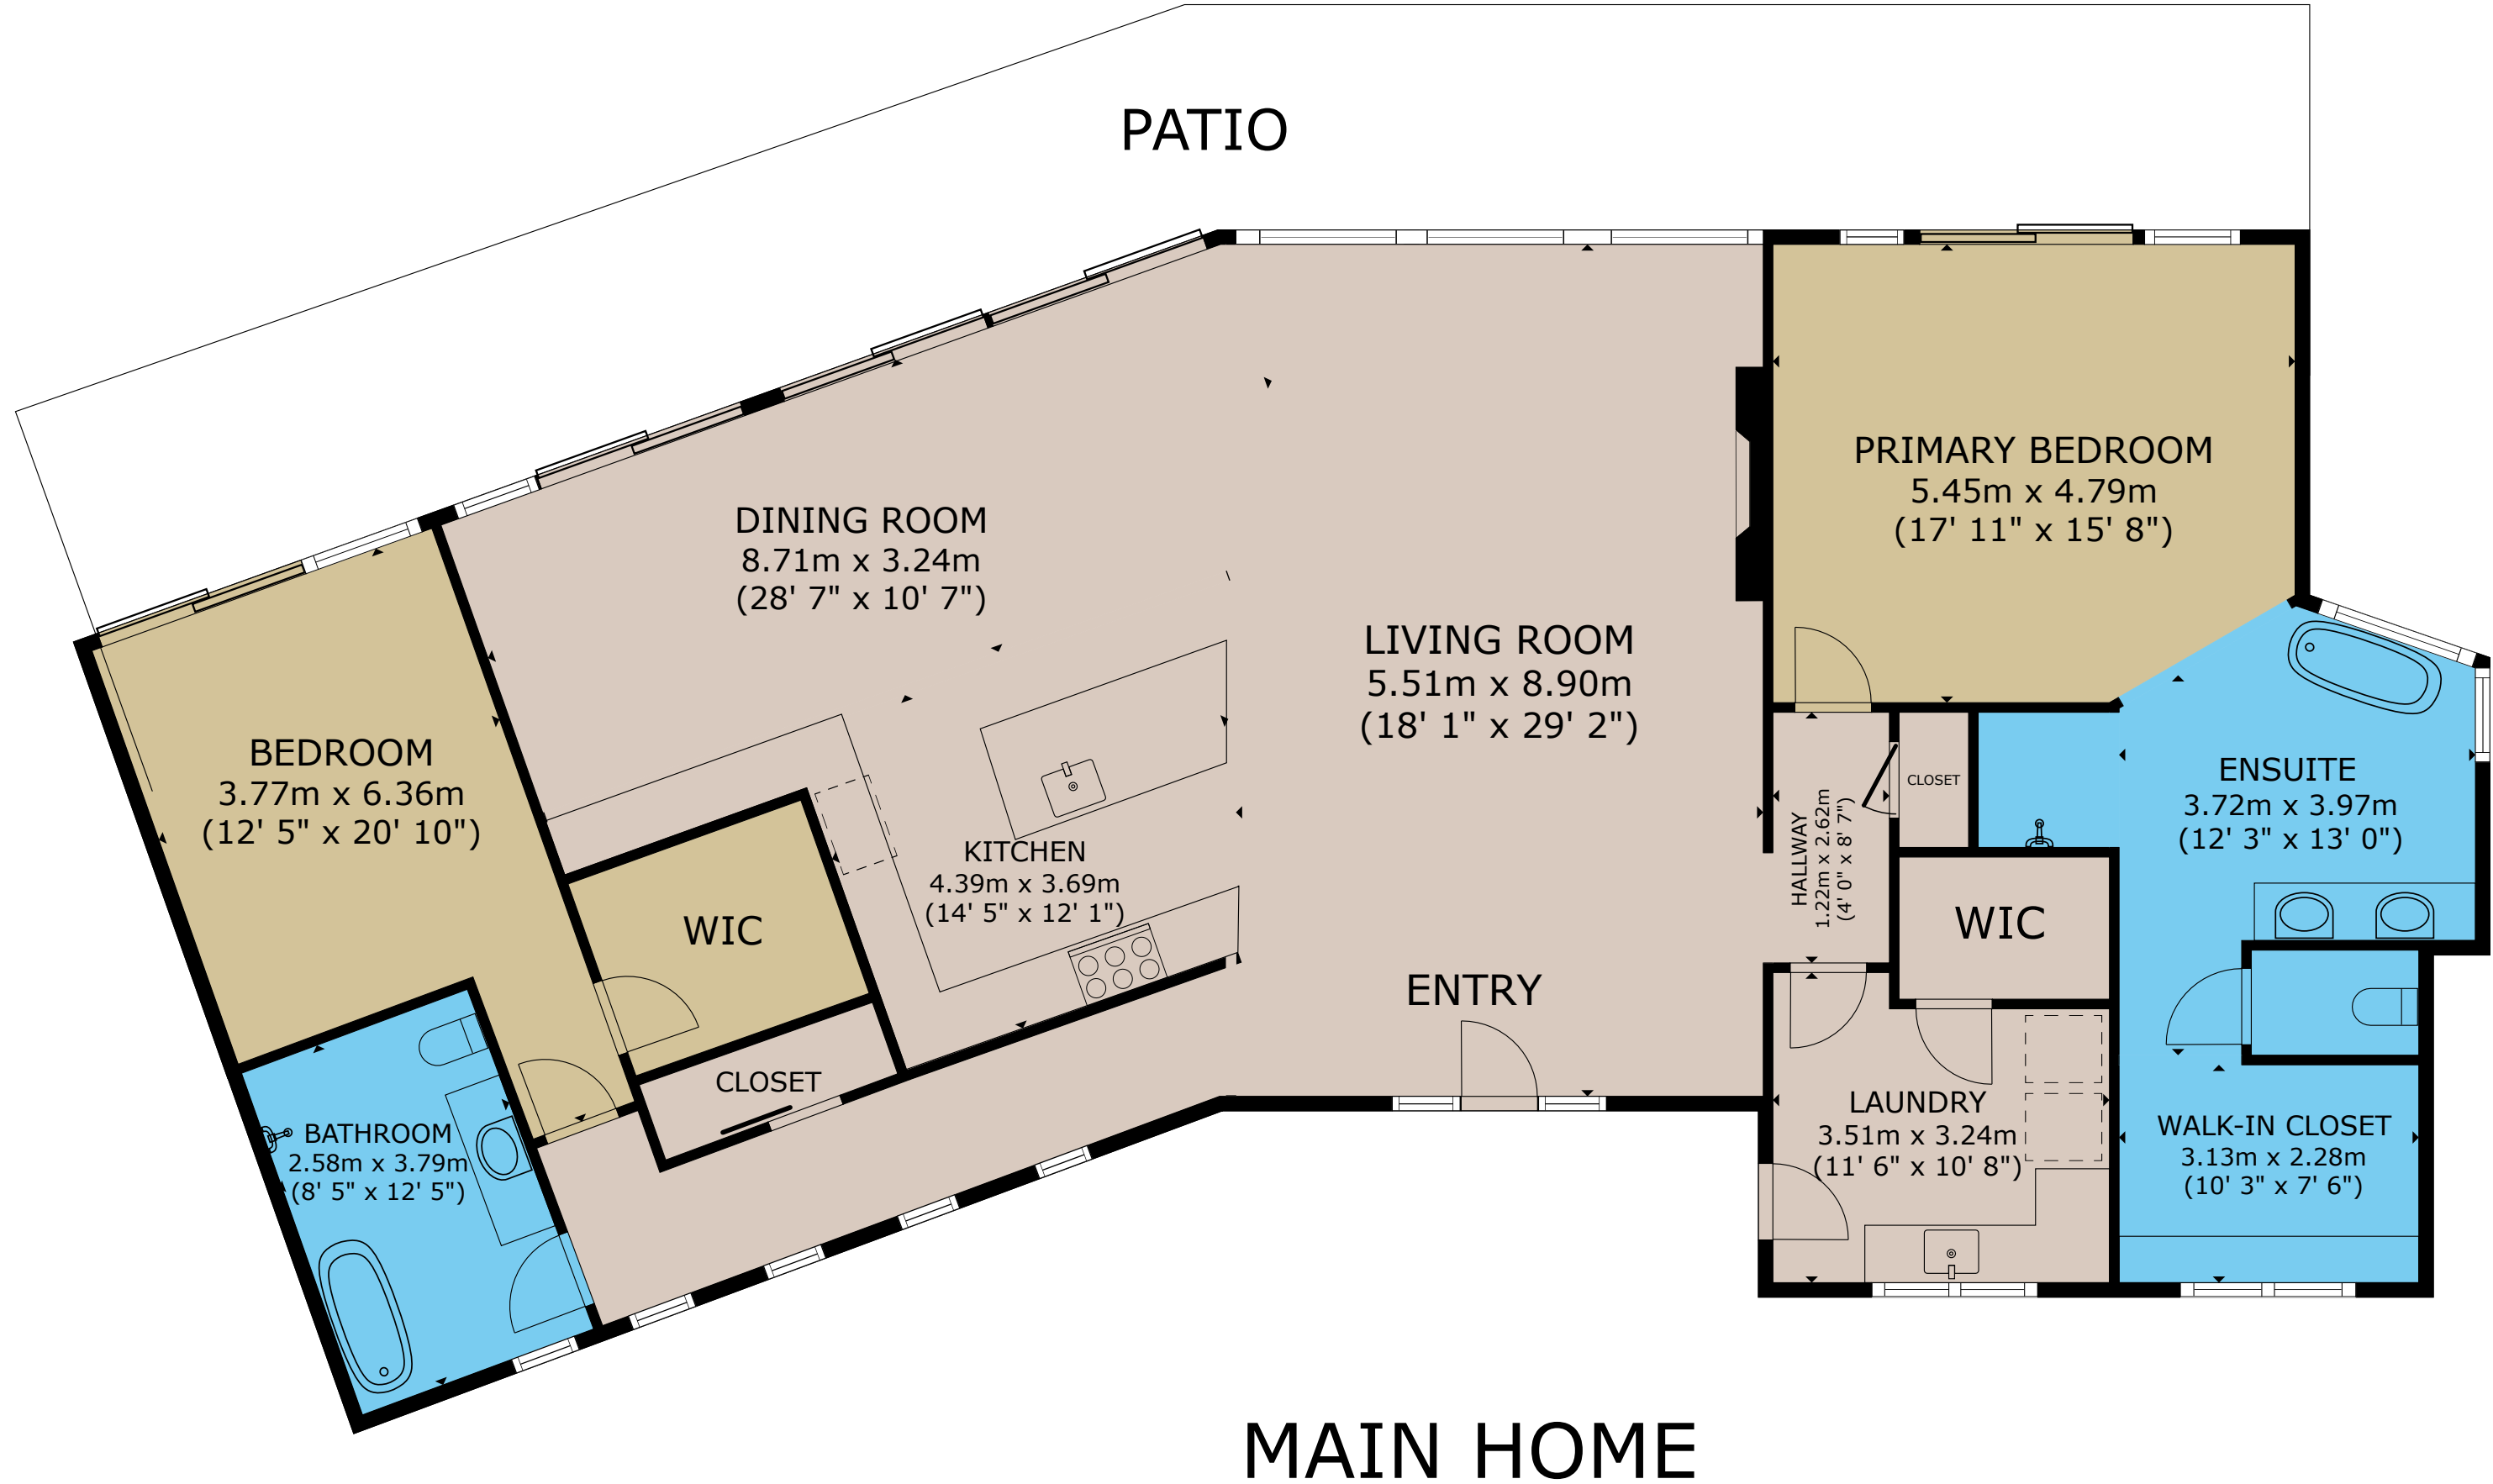

236 GULF DRIVE - MAIN HOME & CASITA

GROSS INTERNAL AREA
 MAIN HOME 212.8 m² (2,291 sq.ft.) CASITA 34.3 m² (369 sq.ft.)
 NOT SHOWN: BUNK POD 24.2 m² (260 sq.ft.)
 EXCLUDED AREAS : GARAGE 46.5 m² (500 sq.ft.)
 TOTAL : 271.3 m² (2,920 sq.ft.)
 SIZES AND DIMENSIONS ARE APPROXIMATE, ACTUAL MAY VARY.