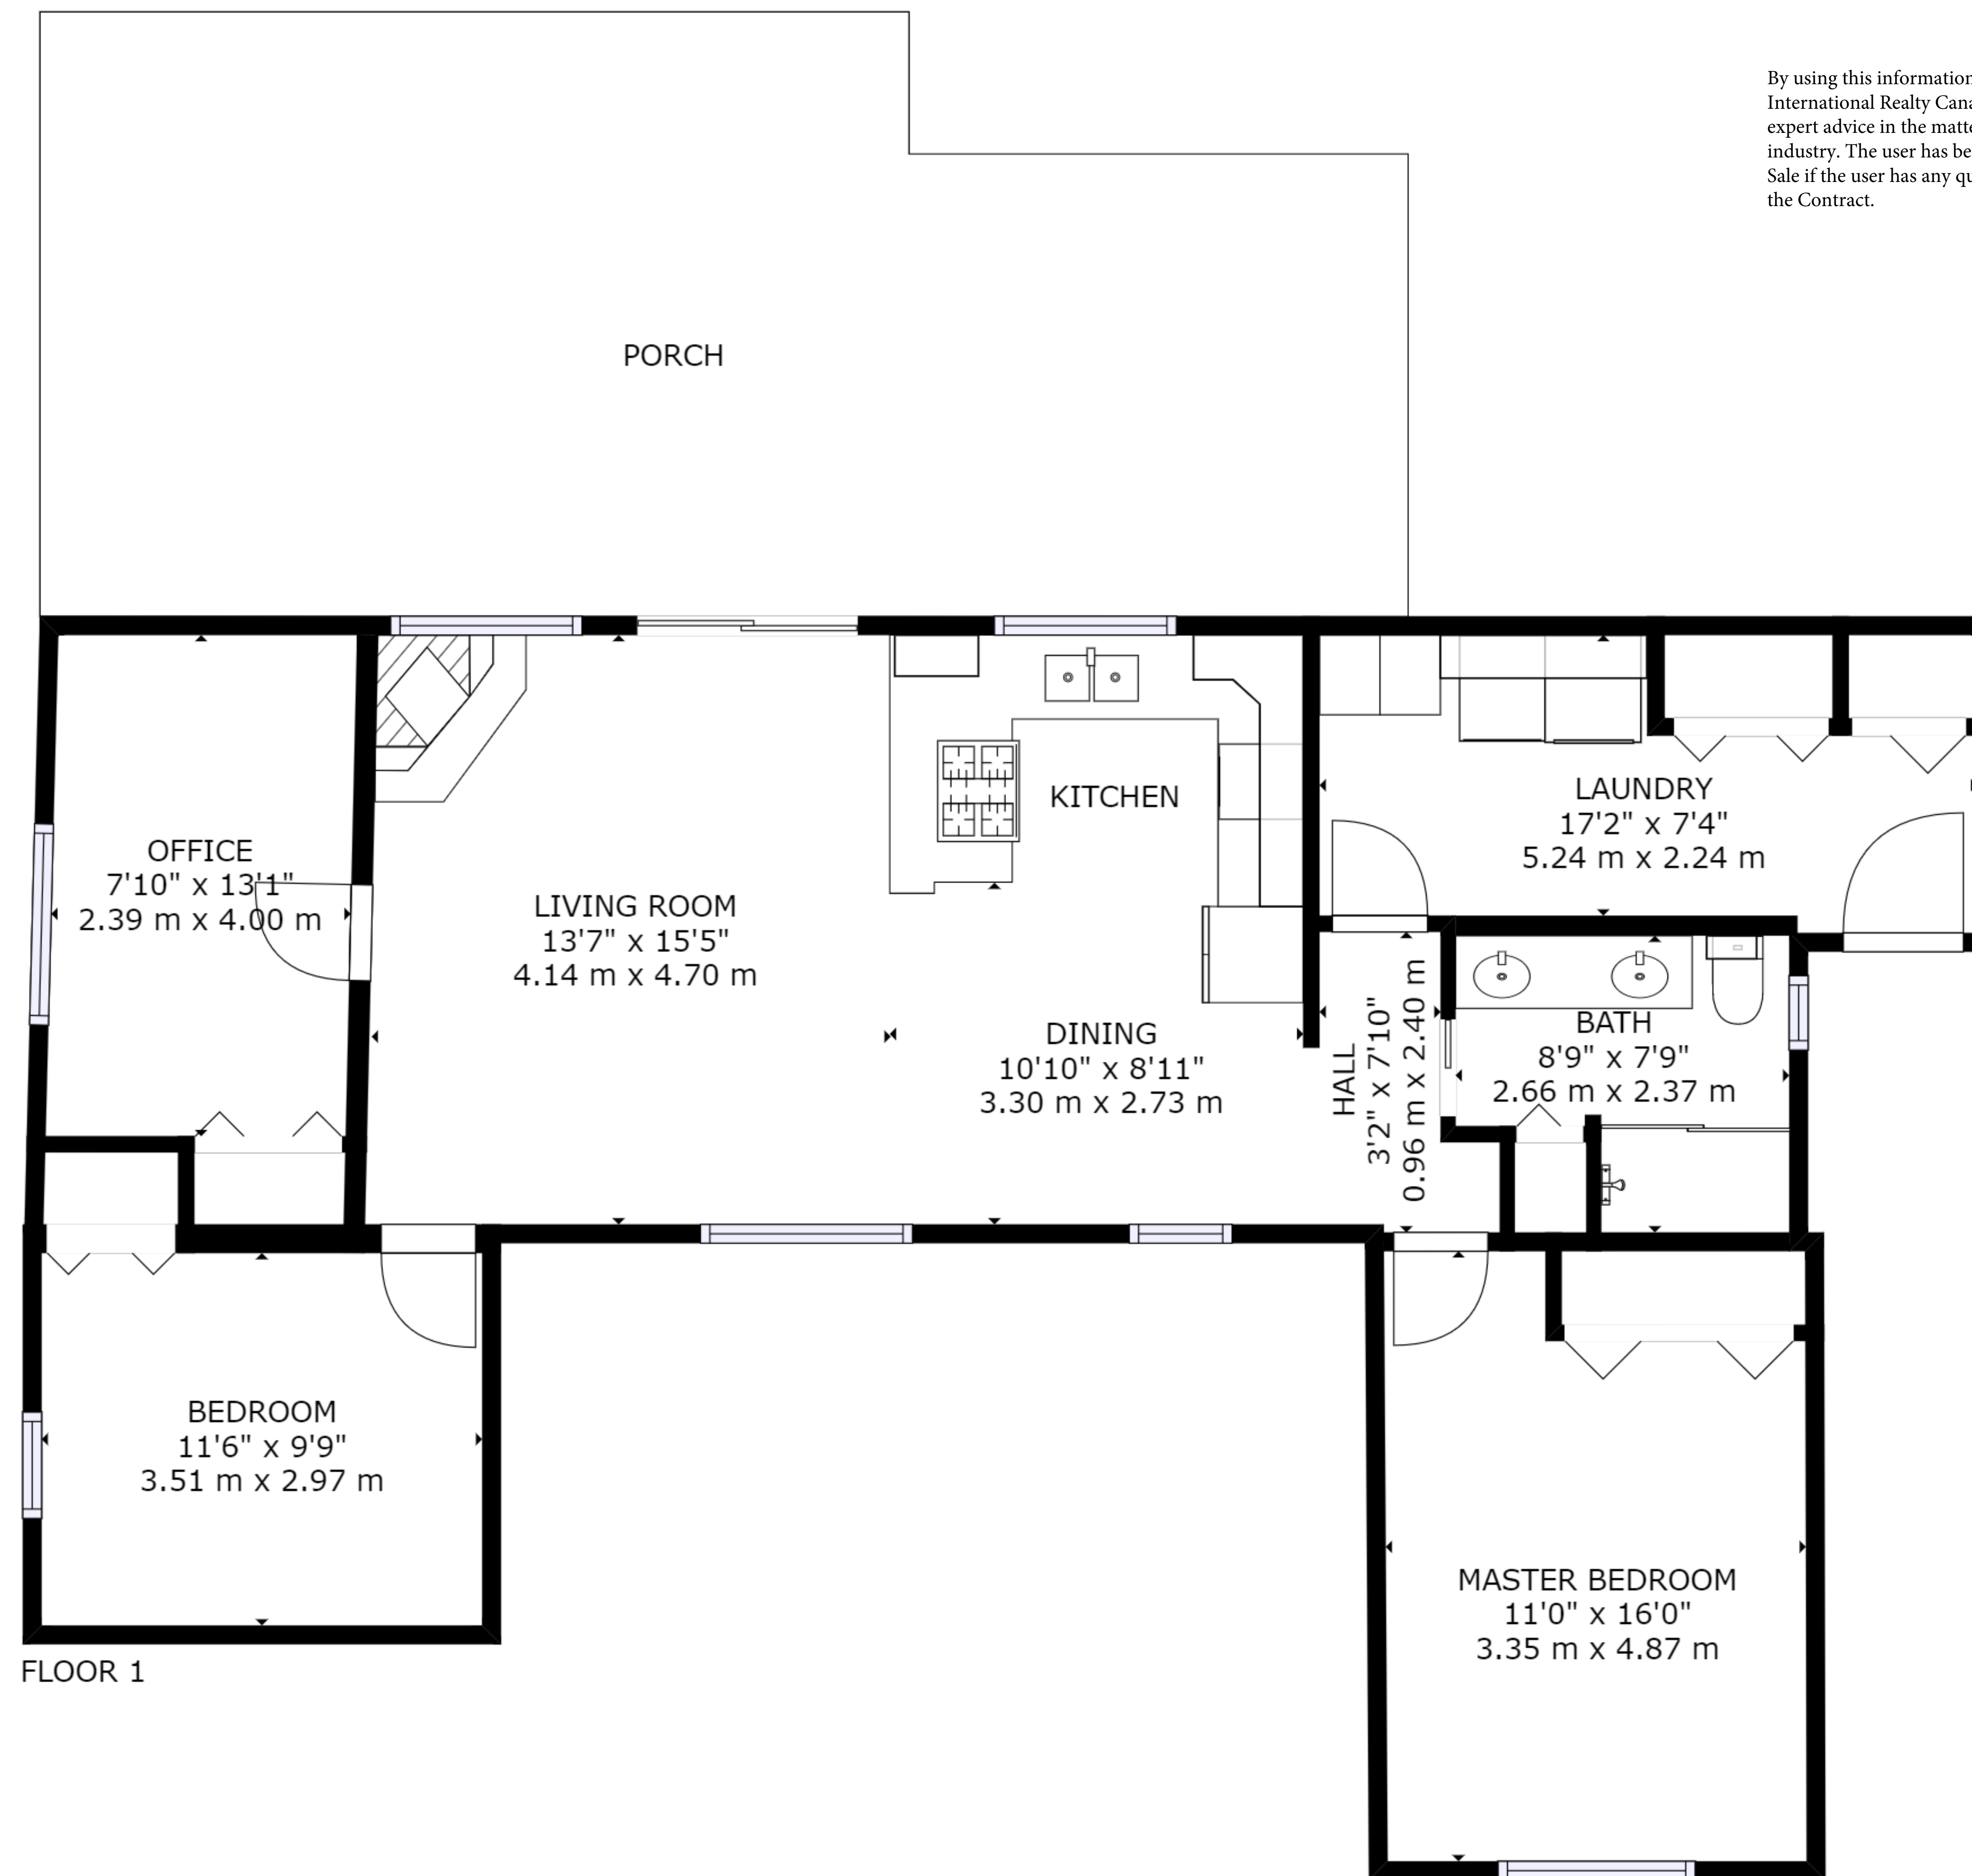

FLOOR 1

GROSS INTERNAL AREA
FLOOR 1: 1043 sq ft, 97 m²
TOTAL: 1043 sq ft, 97 m²

SIZES AND DIMENSIONS ARE APPROXIMATE, ACTUAL MAY VARY.