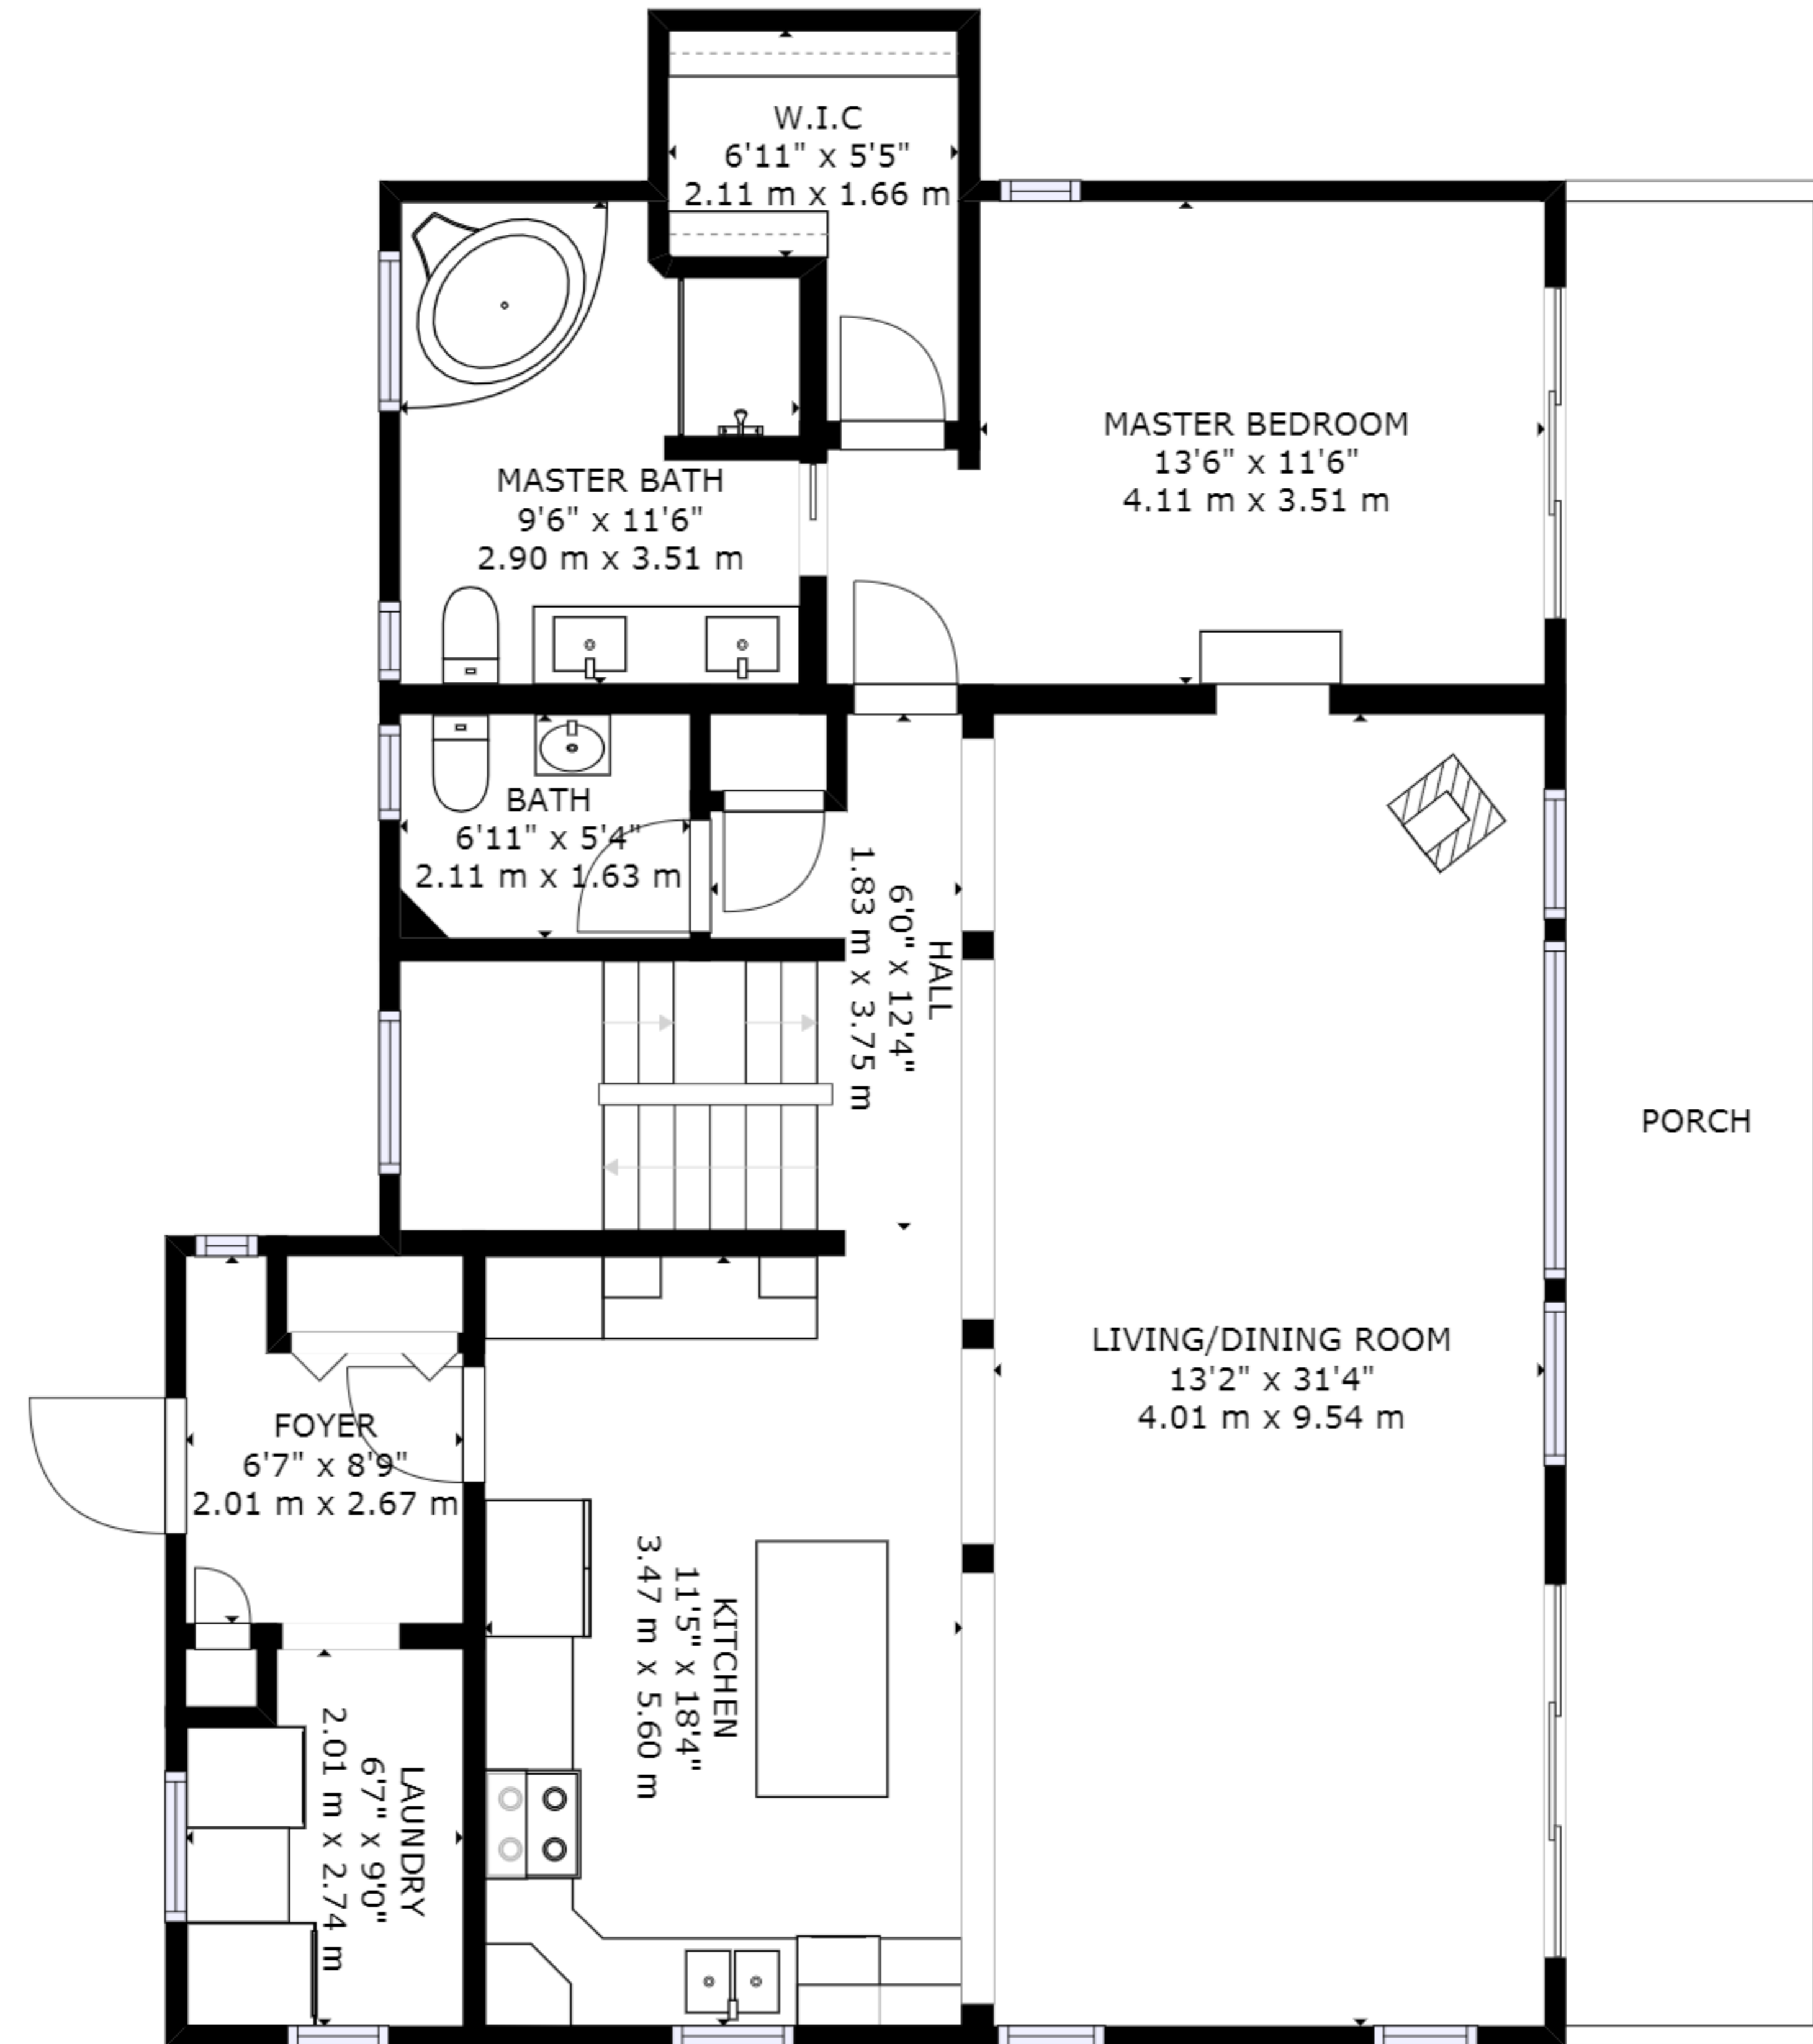

FLOOR 1

FLOOR 2

FLOOR 3

GROSS INTERNAL AREA
 FLOOR 1: 1039 sq ft, 97 m², FLOOR 2: 1311 sq ft, 122 m²
 FLOOR 3: 946 sq ft, 88 m²
 TOTAL: 3296 sq ft, 306 m²
 SIZES AND DIMENSIONS ARE APPROXIMATE, ACTUAL MAY VARY.