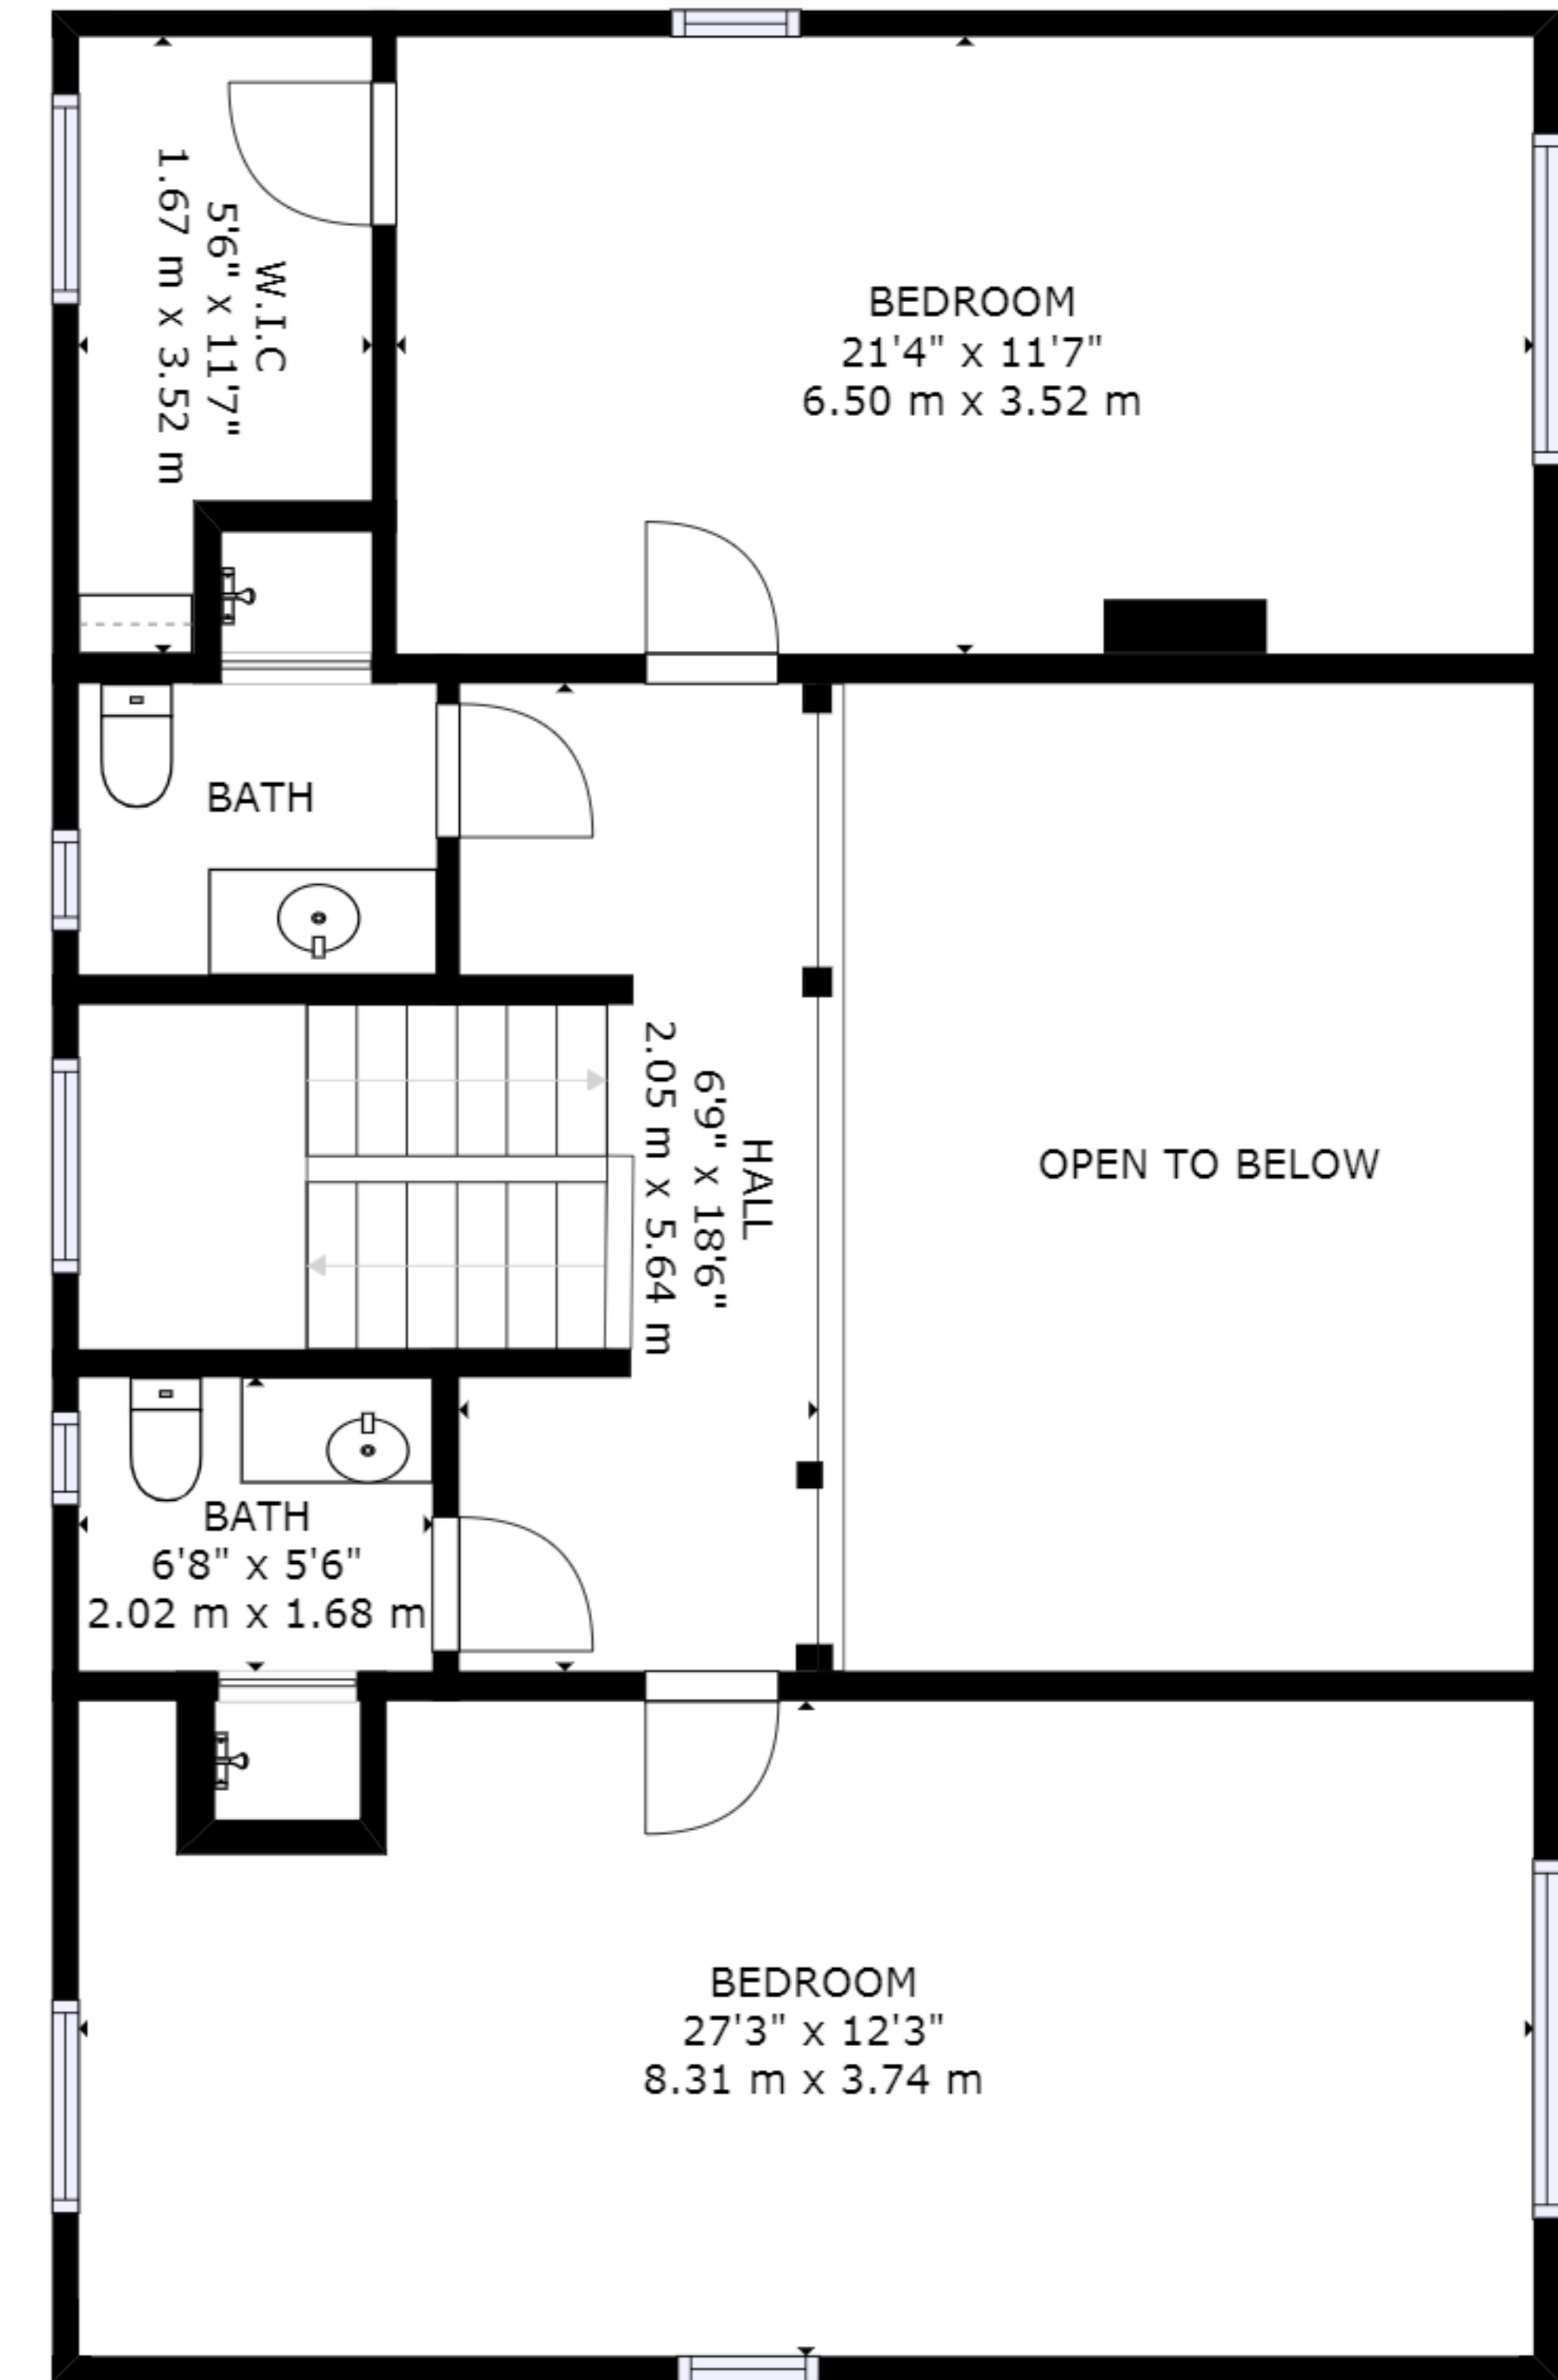

FLOOR 1

FLOOR 2

FLOOR 3

GROSS INTERNAL AREA
 FLOOR 1: 1039 sq ft, 97 m², FLOOR 2: 1311 sq ft, 122 m²
 FLOOR 3: 946 sq ft, 88 m²
 TOTAL: 3296 sq ft, 306 m²
 SIZES AND DIMENSIONS ARE APPROXIMATE, ACTUAL MAY VARY.